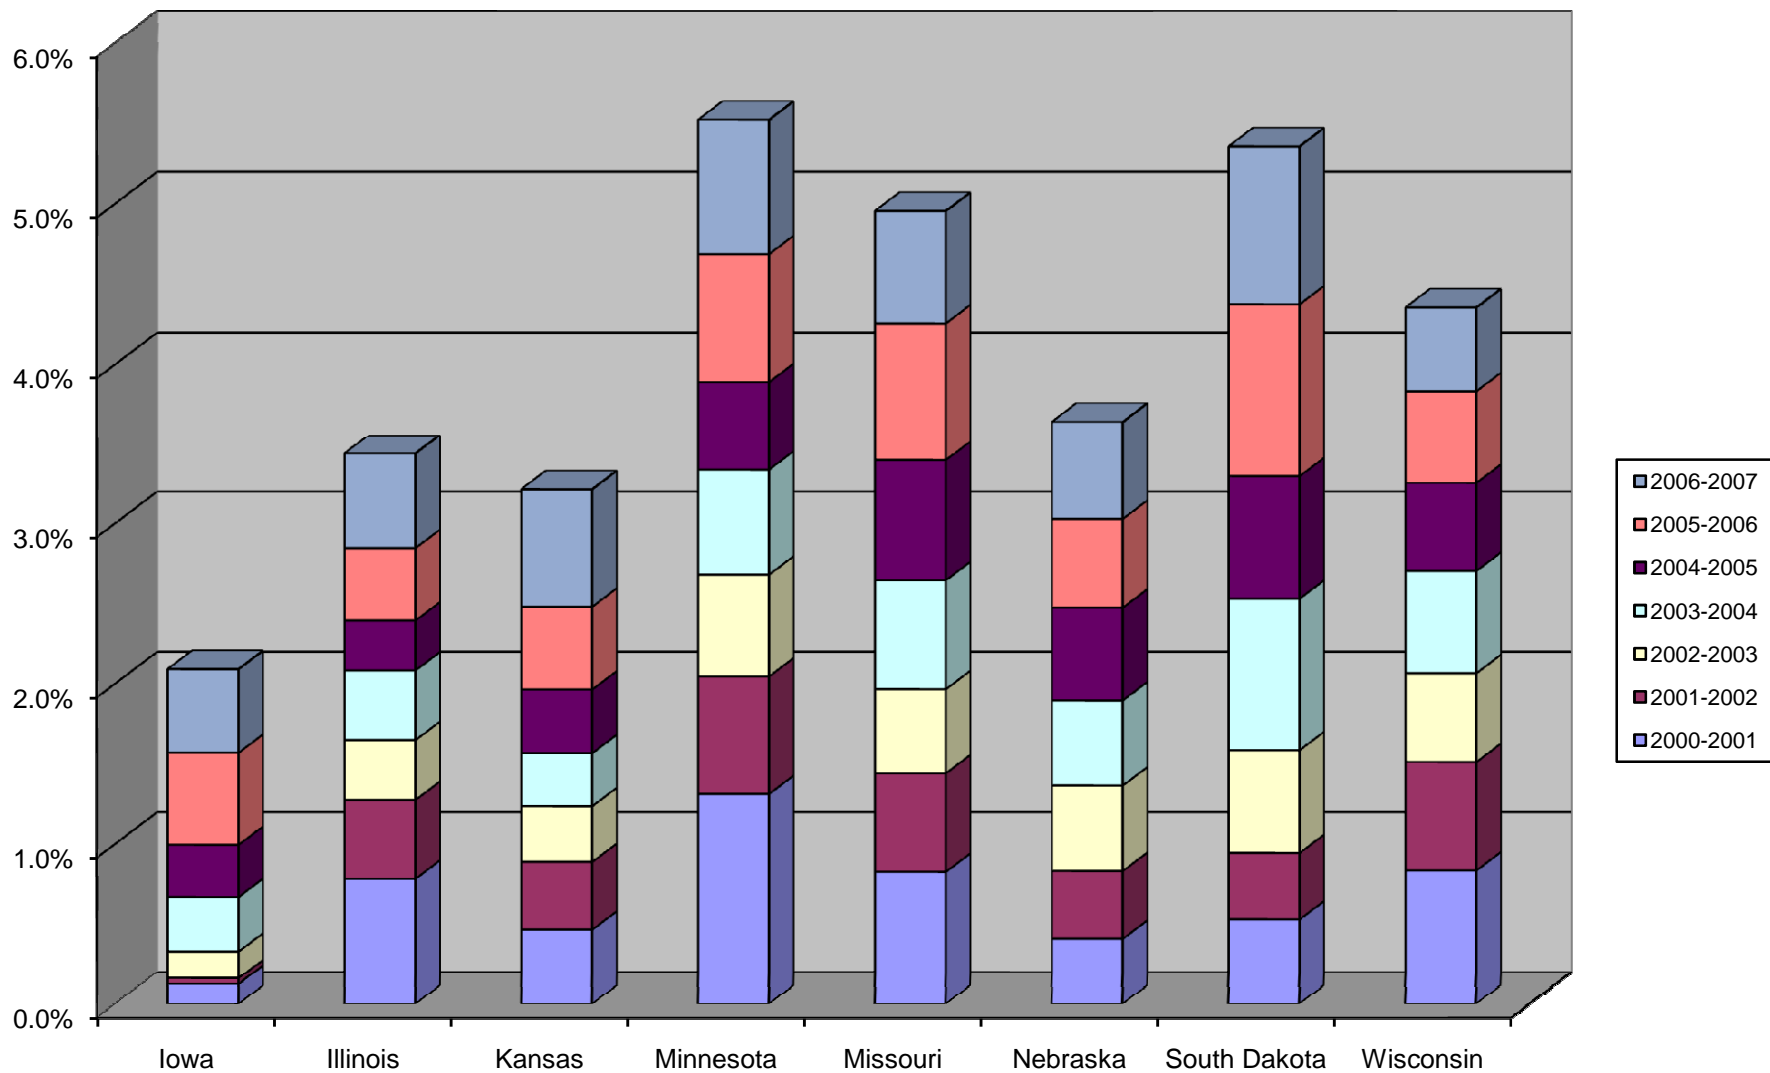

### Population Percent Change in Iowa and Surrounding States: 2000-2007

Source: U.S. Bureau of the Census, Population Estimates Branch, Population Division, 12/27/2007  
 Prepared By: State Library of Iowa, State Data Center Program, 800-248-4483,  
<http://www.iowadatacenter.org>