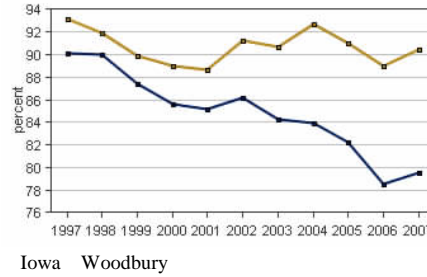

Woodbury, Iowa

Woodbury is one of 99 counties in Iowa. It is part of the [Sioux City, IA-NE-SD \(MSA\)](#). Its 2007 population of 101,910 ranked 6th in the state.

PER CAPITA PERSONAL INCOME

In 2007 Woodbury had a per capita personal income (PCPI) of \$30,733. This PCPI ranked 71st in the state and was 88 percent of the state average, \$34,916, and 80 percent of the national average, \$38,615. The 2007 PCPI reflected an increase of 6.4 percent from 2006. The 2006-2007 state change was 6.6 percent and the national change was 4.9 percent. In 1997 the PCPI of Woodbury was \$22,834 and ranked 39th in the state. The 1997-2007 average annual growth rate of PCPI was 3.0 percent. The average annual growth rate for the state was 4.0 percent and for the nation was 4.3 percent.

Per Capita Personal Income, 2007

Per Capita Income as a Percent of the United States, 2007

TOTAL PERSONAL INCOME

	2006-07 percent change	1997-2007 AAGR
Woodbury	6.5 %	2.8 %
Iowa	7.2 %	4.3 %
U.S.	6.0 %	5.4 %

AAGR: average annual growth rate

In 2007 Woodbury had a total personal income (TPI) of \$3,132,043*. This TPI ranked 6th in the state and accounted for 3.0 percent of the state total. In 1997 the TPI of Woodbury was \$2,368,577* and ranked 6th in the state.