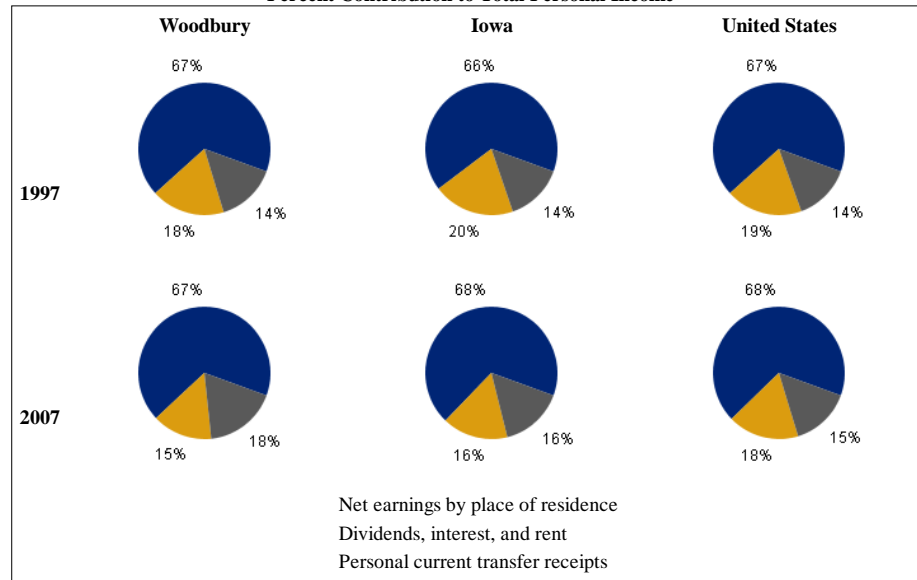

Percent Contribution to Total Personal Income

	2006-2007 percent change		
	Woodbury	Iowa	U.S.
Net earnings	6.6 %	7.3 %	5.0 %
Dividends, interest, and rent	8.6 %	9.5 %	9.2 %
Personal current transfer receipts	4.6 %	4.8 %	6.9 %

	1997-2007 average annual growth rate		
	Woodbury	Iowa	U.S.
Net earnings	2.8 %	4.7 %	5.4 %
Dividends, interest, and rent	0.7 %	2.0 %	4.5 %
Personal current transfer receipts	5.0 %	5.5 %	6.1 %