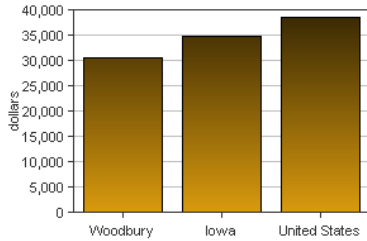

Woodbury, Iowa

Woodbury is one of 99 counties in Iowa. It is part of the [Sioux City, IA-NE-SD \(MSA\)](#). Its 2007 population of 101,910 ranked 6th in the state.

PER CAPITA PERSONAL INCOME

In 2007 Woodbury had a per capita personal income (PCPI) of \$30,733. This PCPI ranked 71st in the state and was 88 percent of the state average, \$34,916, and 80 percent of the national average, \$38,615. The 2007 PCPI reflected an increase of 6.4 percent from 2006. The 2006-2007 state change was 6.6 percent and the national change was 4.9 percent. In 1997 the PCPI of Woodbury was \$22,834 and ranked 39th in the state. The 1997-2007 average annual growth rate of PCPI was 3.0 percent. The average annual growth rate for the state was 4.0 percent and for the nation was 4.3 percent.

Per Capita Personal Income, 2007

Per Capita Income as a Percent of the United States, 2007

TOTAL PERSONAL INCOME

	2006-07 percent change	1997-2007 AAGR
Woodbury	6.5 %	2.8 %
Iowa	7.2 %	4.3 %
U.S.	6.0 %	5.4 %

AAGR: average annual growth rate

In 2007 Woodbury had a total personal income (TPI) of \$3,132,043*. This TPI ranked 6th in the state and accounted for 3.0 percent of the state total. In 1997 the TPI of Woodbury was \$2,368,577* and ranked 6th in the state.