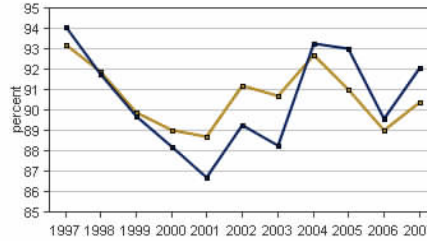

Plymouth, Iowa

Plymouth is one of 99 counties in Iowa. It is not part of a Metropolitan Area. Its 2007 population of 24,338 ranked 25th in the state.

PER CAPITA PERSONAL INCOME

In 2007 Plymouth had a per capita personal income (PCPI) of \$35,562. This PCPI ranked 14th in the state and was 102 percent of the state average, \$34,916, and 92 percent of the national average, \$38,615. The 2007 PCPI reflected an increase of 7.8 percent from 2006. The 2006-2007 state change was 6.6 percent and the national change was 4.9 percent. In 1997 the PCPI of Plymouth was \$23,837 and ranked 22nd in the state. The 1997-2007 average annual growth rate of PCPI was 4.1 percent. The average annual growth rate for the state was 4.0 percent and for the nation was 4.3 percent.

Per Capita Personal Income, 2007

Per Capita Income as a Percent of the United States, 2007

Iowa Plymouth

TOTAL PERSONAL INCOME

	2006-07 percent change	1997-2007 AAGR
Plymouth	7.2 %	3.9 %
Iowa	7.2 %	4.3 %
U.S.	6.0 %	5.4 %

AAGR: average annual growth rate

In 2007 Plymouth had a total personal income (TPI) of \$865,504*. This TPI ranked 24th in the state and accounted for 0.8 percent of the state total. In 1997 the TPI of Plymouth was \$588,571* and ranked 24th in the state.