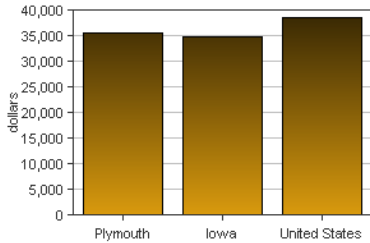

Plymouth, Iowa

Plymouth is one of 99 counties in Iowa. It is not part of a Metropolitan Area. Its 2007 population of 24,338 ranked 25th in the state.

PER CAPITA PERSONAL INCOME

In 2007 Plymouth had a per capita personal income (PCPI) of \$35,562. This PCPI ranked 14th in the state and was 102 percent of the state average, \$34,916, and 92 percent of the national average, \$38,615. The 2007 PCPI reflected an increase of 7.8 percent from 2006. The 2006-2007 state change was 6.6 percent and the national change was 4.9 percent. In 1997 the PCPI of Plymouth was \$23,837 and ranked 22nd in the state. The 1997-2007 average annual growth rate of PCPI was 4.1 percent. The average annual growth rate for the state was 4.0 percent and for the nation was 4.3 percent.

Per Capita Personal Income, 2007

Per Capita Income as a Percent of the United States, 2007

Iowa Plymouth

TOTAL PERSONAL INCOME

	2006-07 percent change	1997-2007 AAGR
Plymouth	7.2 %	3.9 %
Iowa	7.2 %	4.3 %
U.S.	6.0 %	5.4 %

AAGR: average annual growth rate

In 2007 Plymouth had a total personal income (TPI) of \$865,504*. This TPI ranked 24th in the state and accounted for 0.8 percent of the state total. In 1997 the TPI of Plymouth was \$588,571* and ranked 24th in the state.