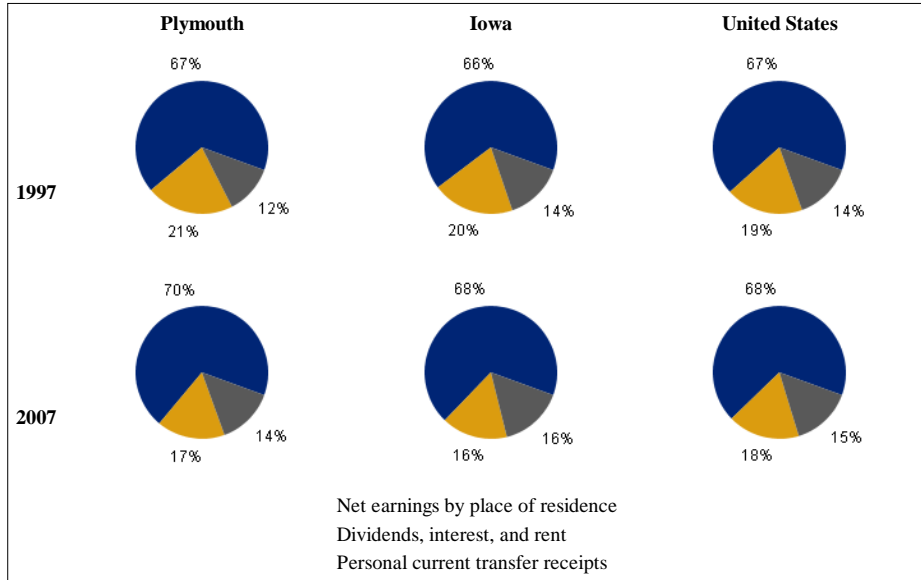

Percent Contribution to Total Personal Income

	2006-2007 percent change		
	Plymouth	Iowa	U.S.
Net earnings	8.2 %	7.3 %	5.0 %
Dividends, interest, and rent	6.0 %	9.5 %	9.2 %
Personal current transfer receipts	3.8 %	4.8 %	6.9 %

	1997-2007 average annual growth rate		
	Plymouth	Iowa	U.S.
Net earnings	4.4 %	4.7 %	5.4 %
Dividends, interest, and rent	1.3 %	2.0 %	4.5 %
Personal current transfer receipts	5.6 %	5.5 %	6.1 %