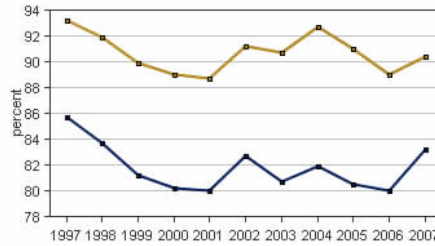

Clinton, Iowa

Clinton is one of 99 counties in Iowa. It is part of the Clinton, IA Micropolitan SA. Its 2007 population of 49,056 ranked 11th in the state.

PER CAPITA PERSONAL INCOME

In 2007 Clinton had a per capita personal income (PCPI) of \$32,118. This PCPI ranked 56th in the state and was 92 percent of the state average, \$34,916, and 83 percent of the national average, \$38,615. The 2007 PCPI reflected an increase of 9.1 percent from 2006. The 2006-2007 state change was 6.6 percent and the national change was 4.9 percent. In 1997 the PCPI of Clinton was \$21,748 and ranked 64th in the state. The 1997-2007 average annual growth rate of PCPI was 4.0 percent. The average annual growth rate for the state was 4.0 percent and for the nation was 4.3 percent.

Per Capita Personal Income, 2007

Per Capita Income as a Percent of the United States, 2007

Iowa Clinton

TOTAL PERSONAL INCOME

	2006-07 percent change	1997-2007 AAGR
Clinton	8.8 %	3.6 %
Iowa	7.2 %	4.3 %
U.S.	6.0 %	5.4 %

AAGR: average annual growth rate

In 2007 Clinton had a total personal income (TPI) of \$1,575,557*. This TPI ranked 12th in the state and accounted for 1.5 percent of the state total. In 1997 the TPI of Clinton was \$1,101,228* and ranked 10th in the state.