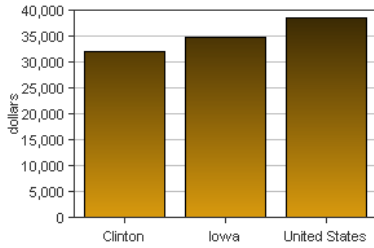

Clinton, Iowa

Clinton is one of 99 counties in Iowa. It is part of the Clinton, IA Micropolitan SA. Its 2007 population of 49,056 ranked 11th in the state.

PER CAPITA PERSONAL INCOME

In 2007 Clinton had a per capita personal income (PCPI) of \$32,118. This PCPI ranked 56th in the state and was 92 percent of the state average, \$34,916, and 83 percent of the national average, \$38,615. The 2007 PCPI reflected an increase of 9.1 percent from 2006. The 2006-2007 state change was 6.6 percent and the national change was 4.9 percent. In 1997 the PCPI of Clinton was \$21,748 and ranked 64th in the state. The 1997-2007 average annual growth rate of PCPI was 4.0 percent. The average annual growth rate for the state was 4.0 percent and for the nation was 4.3 percent.

Per Capita Personal Income, 2007

Per Capita Income as a Percent of the United States, 2007

Iowa Clinton

TOTAL PERSONAL INCOME

	2006-07 percent change	1997-2007 AAGR
Clinton	8.8 %	3.6 %
Iowa	7.2 %	4.3 %
U.S.	6.0 %	5.4 %

AAGR: average annual growth rate

In 2007 Clinton had a total personal income (TPI) of \$1,575,557*. This TPI ranked 12th in the state and accounted for 1.5 percent of the state total. In 1997 the TPI of Clinton was \$1,101,228* and ranked 10th in the state.