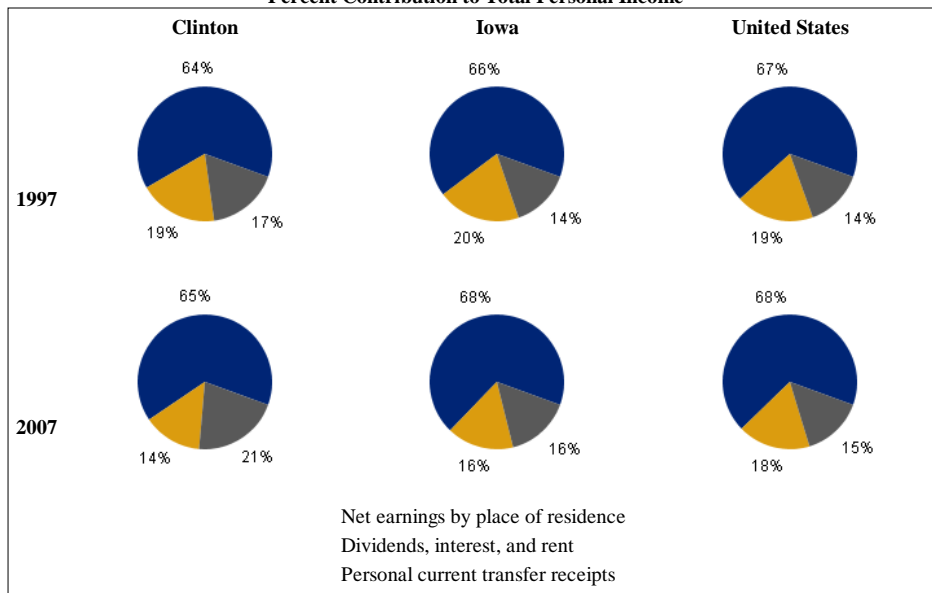

Percent Contribution to Total Personal Income

2006-2007 percent change			
	Clinton	Iowa	U.S.
Net earnings	9.8 %	7.3 %	5.0 %
Dividends, interest, and rent	8.6 %	9.5 %	9.2 %
Personal current transfer receipts	6.1 %	4.8 %	6.9 %

1997-2007 average annual growth rate			
	Clinton	Iowa	U.S.
Net earnings	3.8 %	4.7 %	5.4 %
Dividends, interest, and rent	0.6 %	2.0 %	4.5 %
Personal current transfer receipts	5.8 %	5.5 %	6.1 %