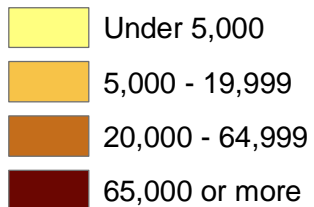

Iowa County Population: 2007 Estimates

July 1, 2007 Population

Source: U.S. Census Bureau, Population Division, Released 3/2008
 Prepared by: State Library of Iowa, State Data Center Program, 800-248-4483,
<http://www.iowadatacenter.org>