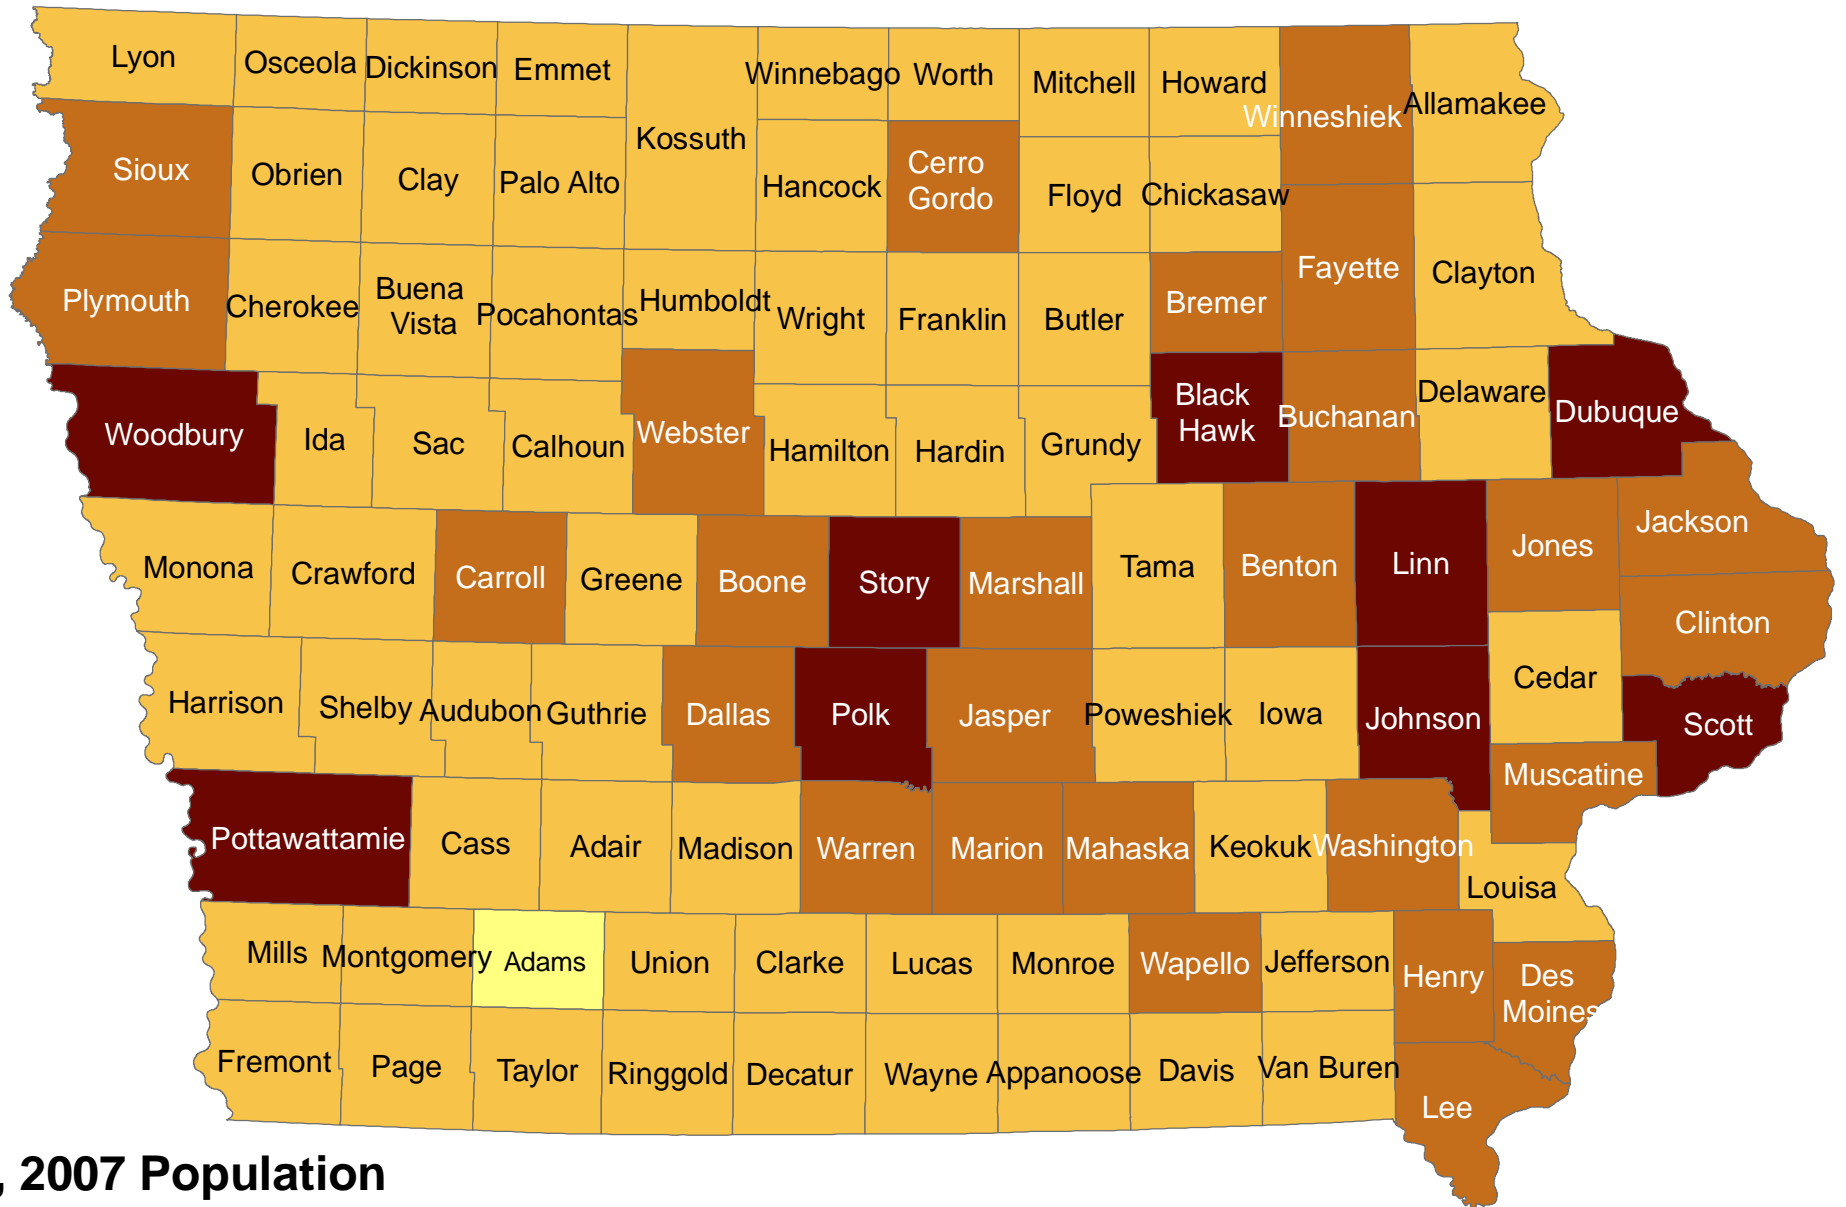

Iowa County Population: 2007 Estimates

July 1, 2007 Population

Source: U.S. Census Bureau, Population Division, Released 3/2008
 Prepared by: State Library of Iowa, State Data Center Program, 800-248-4483,
<http://www.iowadatacenter.org>