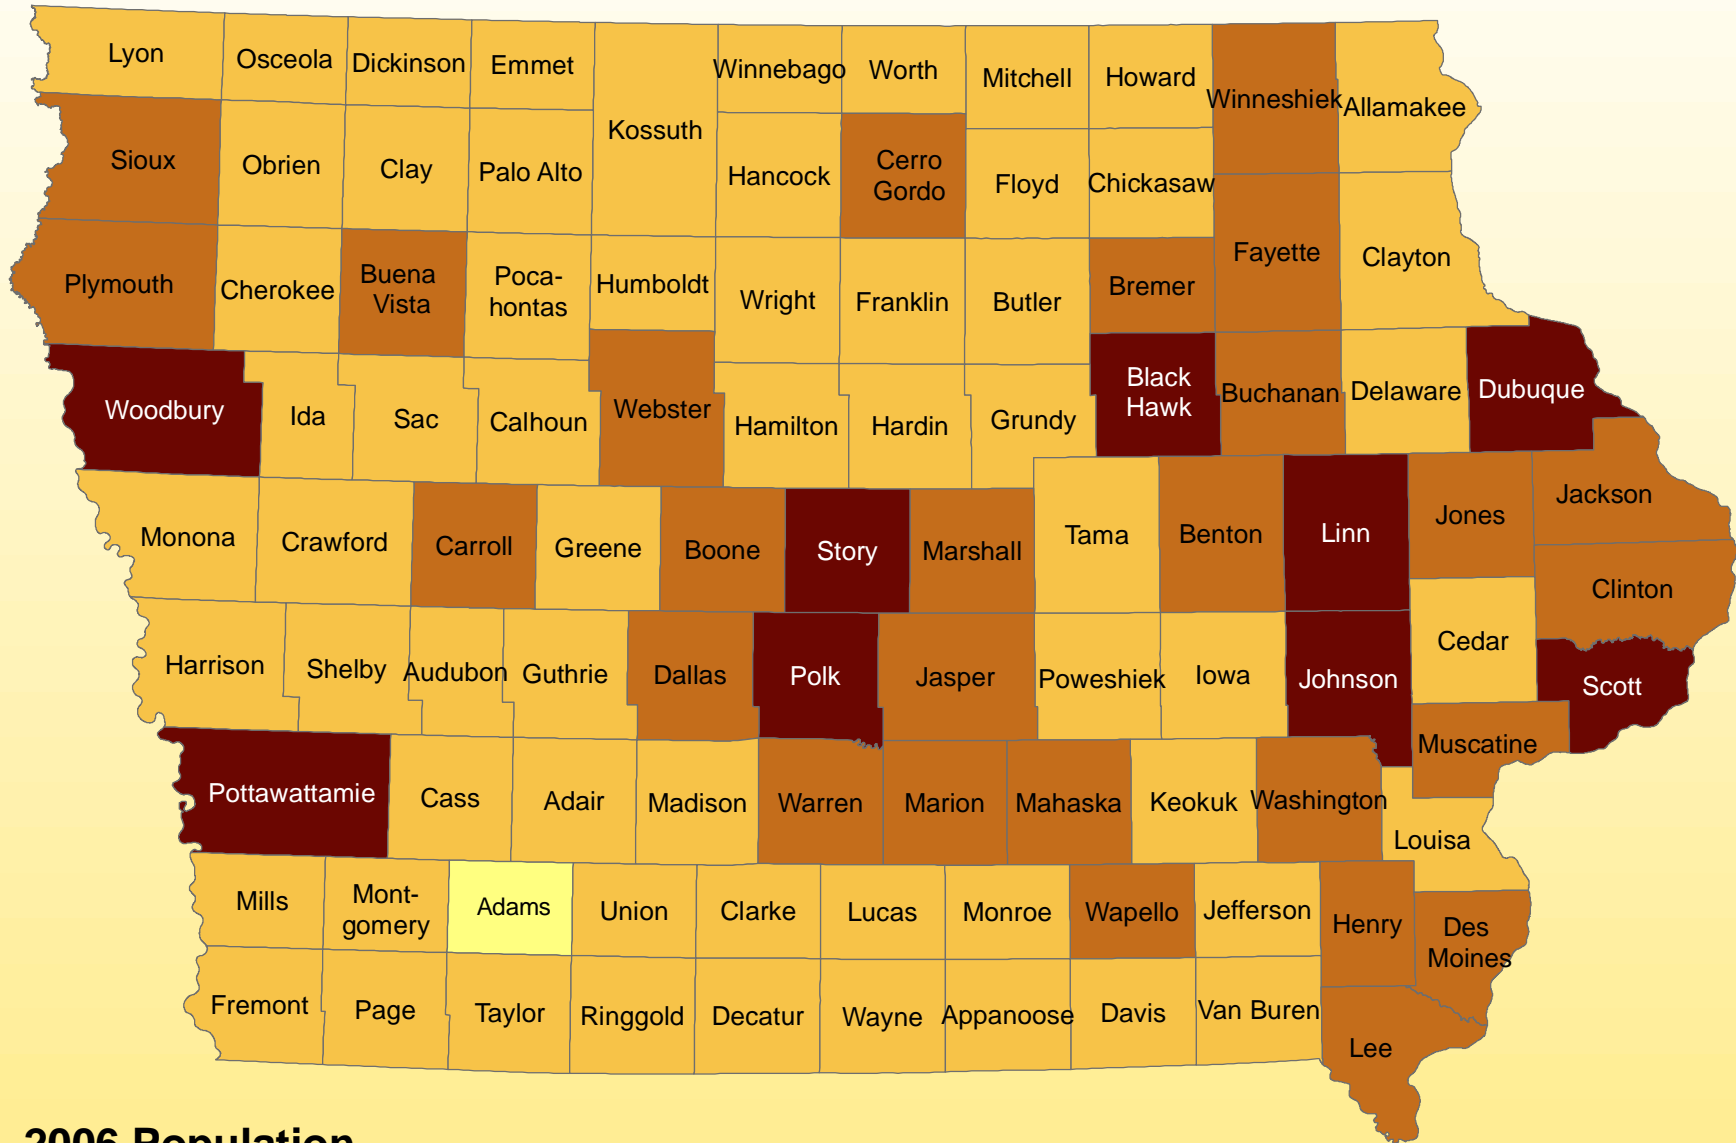

Iowa County Population: 2006 Estimates

July 1, 2006 Population

Source: U.S. Census Bureau, Population Division, Released 3/2007
 Prepared By: State Library of Iowa, State Data Center Program, 800-248-4483,
<http://www.iowadatacenter.org>