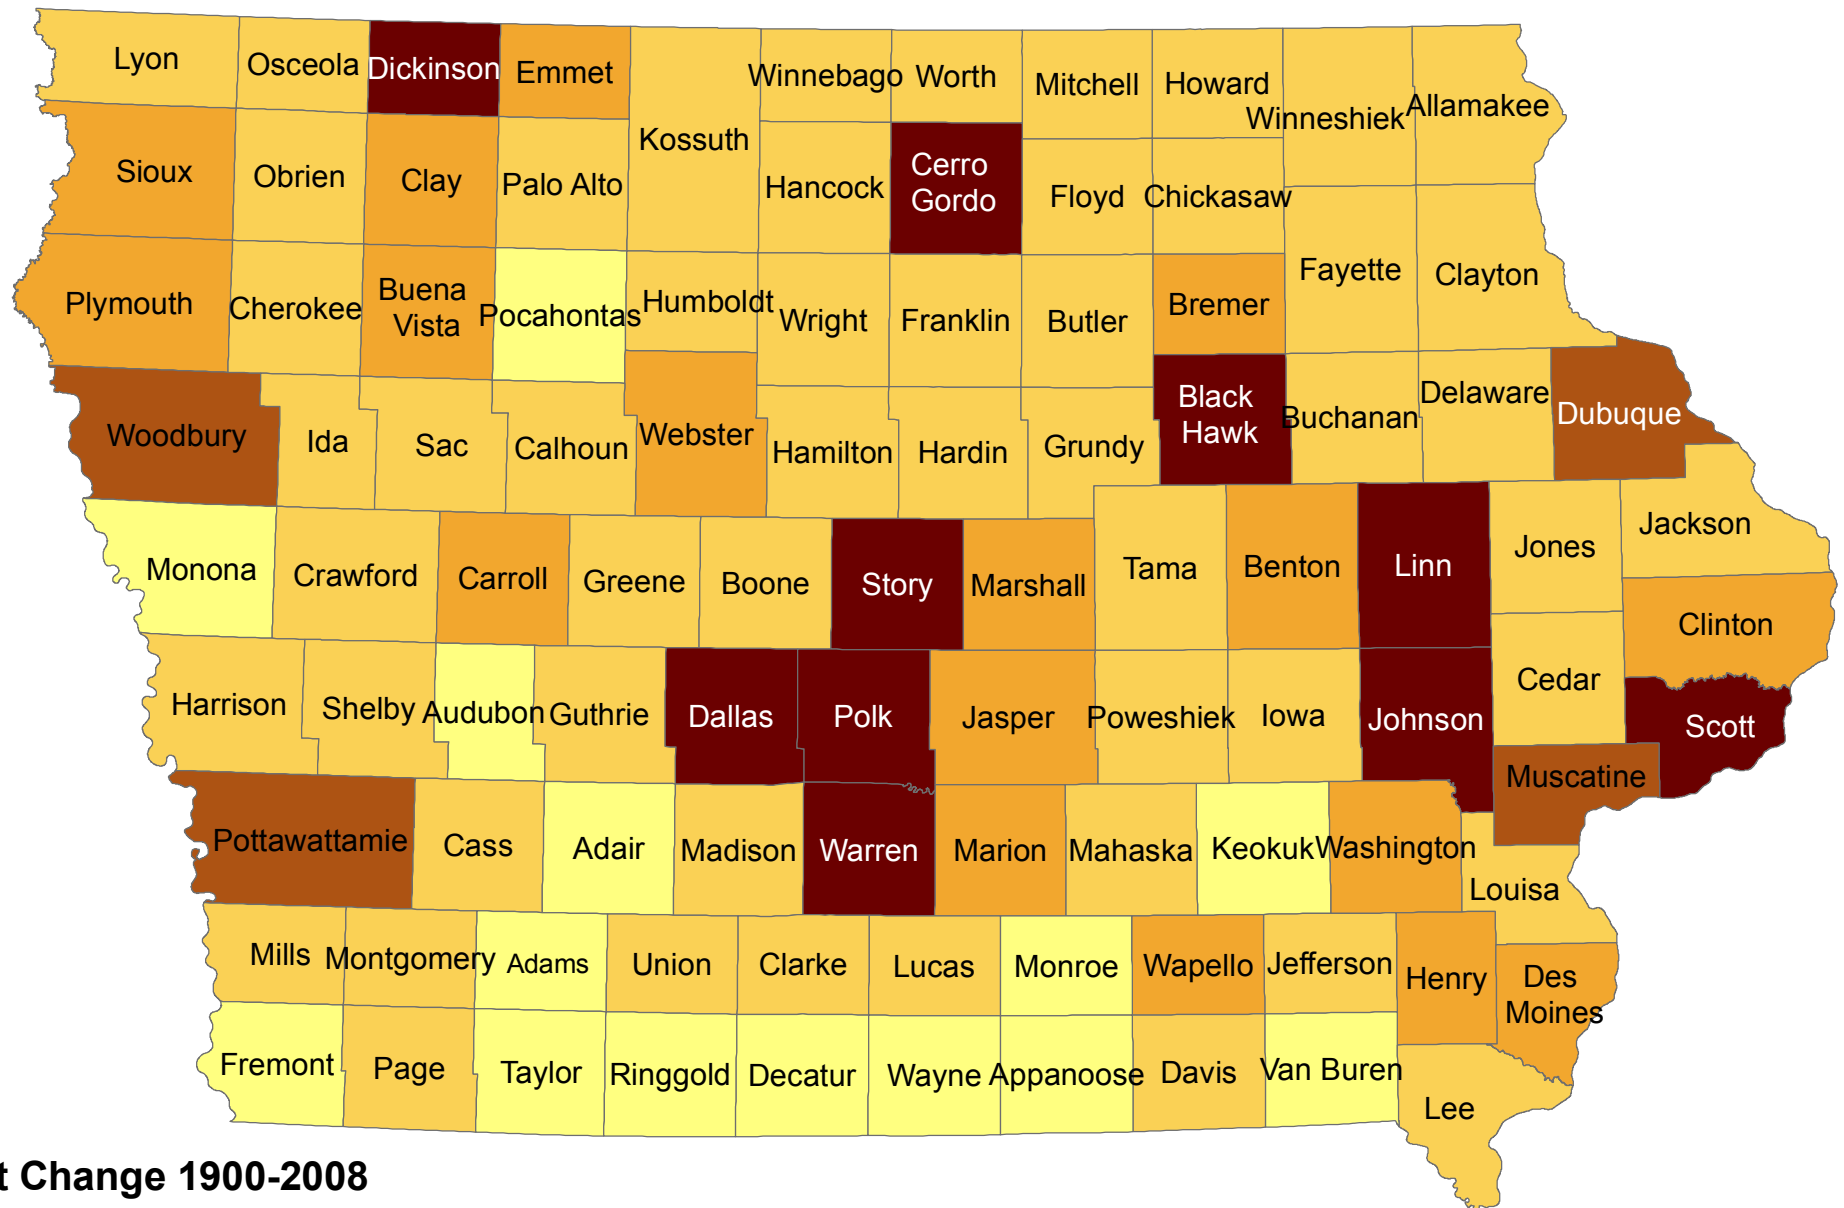

Iowa Counties by Percent Change in Population 1900-2008

Percent Change 1900-2008

Source: U.S. Census Bureau, Population Division, Released 3/2009
 Prepared by: State Library of Iowa, State Data Center Program, 800-248-4483,
<http://www.iowadatacenter.org>