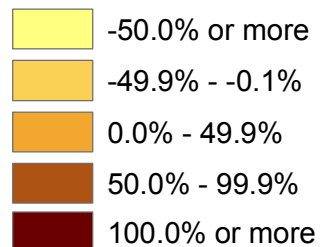

Iowa Counties by Percent Change in Population 1900-2008

Percent Change 1900-2008

Source: U.S. Census Bureau, Population Division, Released 3/2009
 Prepared by: State Library of Iowa, State Data Center Program, 800-248-4483,
<http://www.iowadatacenter.org>