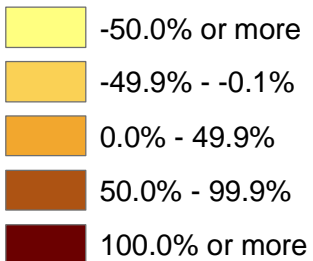

Iowa Counties by Percent Change in Population 1900-2007

Percent Change 1900-2007

Source: U.S. Census Bureau, Population Division, Released 3/2008
 Prepared by: State Library of Iowa, State Data Center Program, 800-248-4483,
<http://www.iowadatacenter.org>