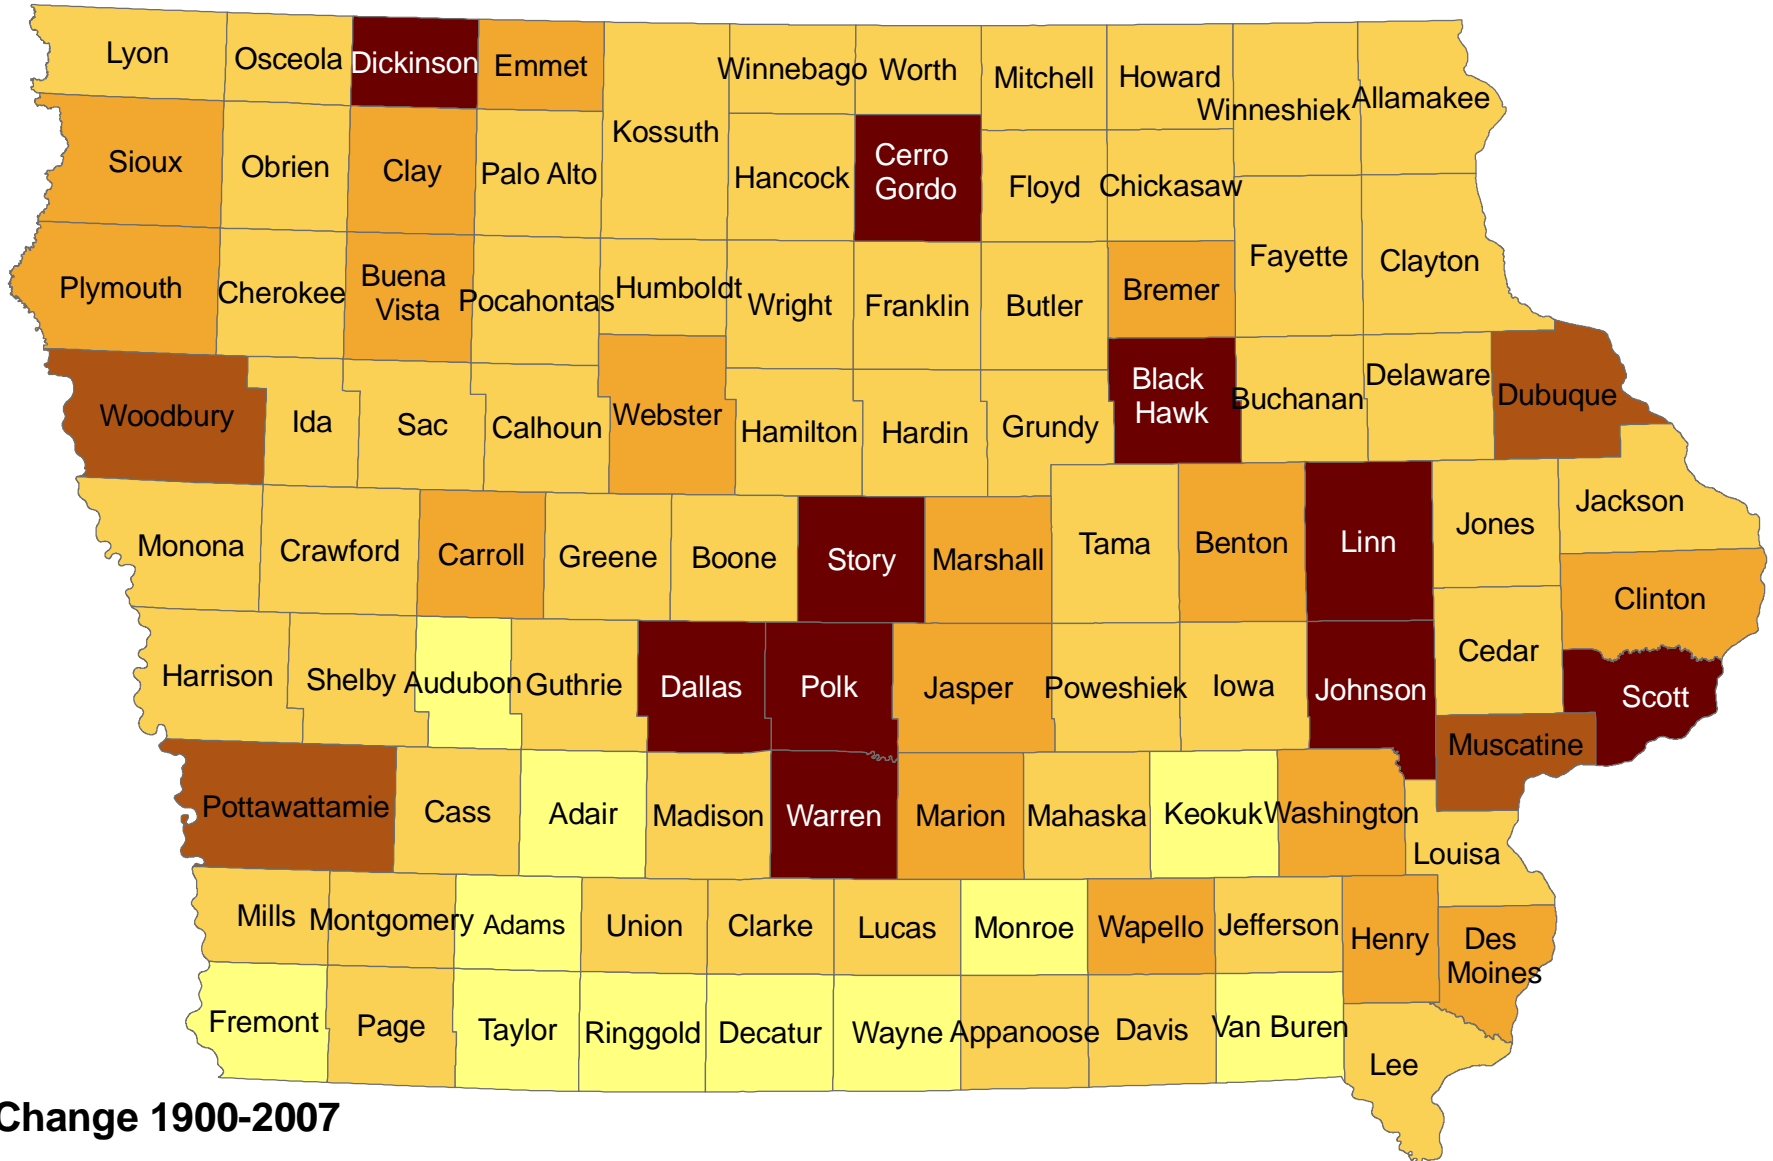

Iowa Counties by Percent Change in Population 1900-2007

Percent Change 1900-2007

Source: U.S. Census Bureau, Population Division, Released 3/2008
 Prepared by: State Library of Iowa, State Data Center Program, 800-248-4483,
<http://www.iowadatacenter.org>