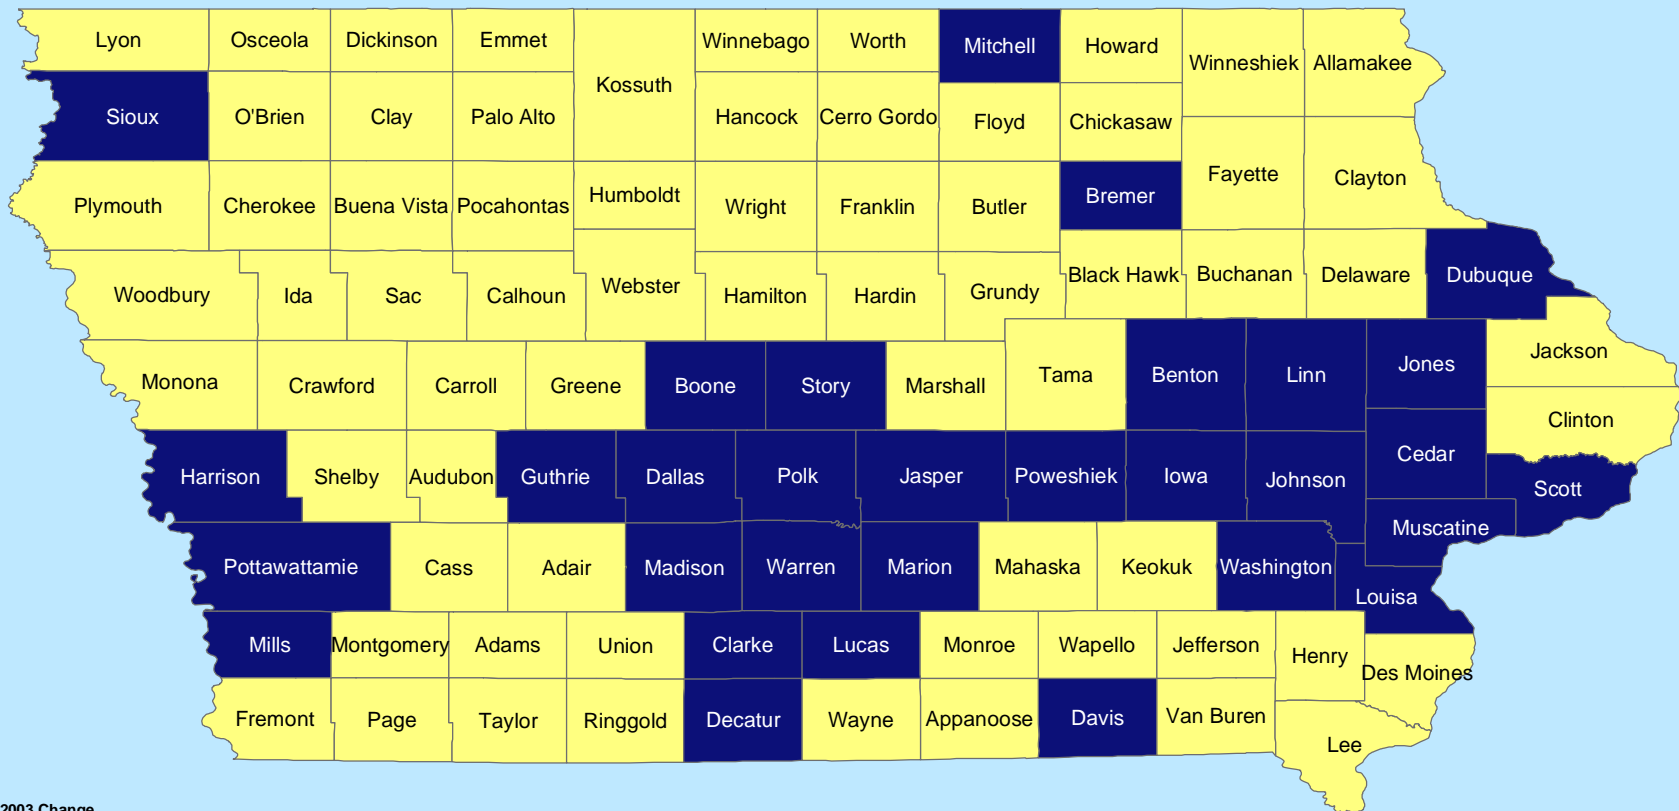

Iowa Counties by Population Gain or Loss: 2000-2003 (superseded)

2000-2003 Change
 Population loss
 No change
 Population gain

Source: U.S. Census Bureau, Population Division, Released April 9, 2004
 Prepared By: State Library of Iowa, State Data Center Program, 800-248-4483,
<http://www.iowadatacenter.org>