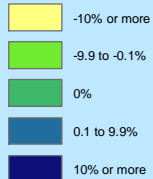

Iowa Counties by Percent Change in Population: 1980-1990

1980-1990 Percent Change

Source: U.S. Census Bureau, Decennial Census
 Prepared By: State Library of Iowa, State Data Center Program, 800-248-4483,
<http://www.iowadatacenter.org>