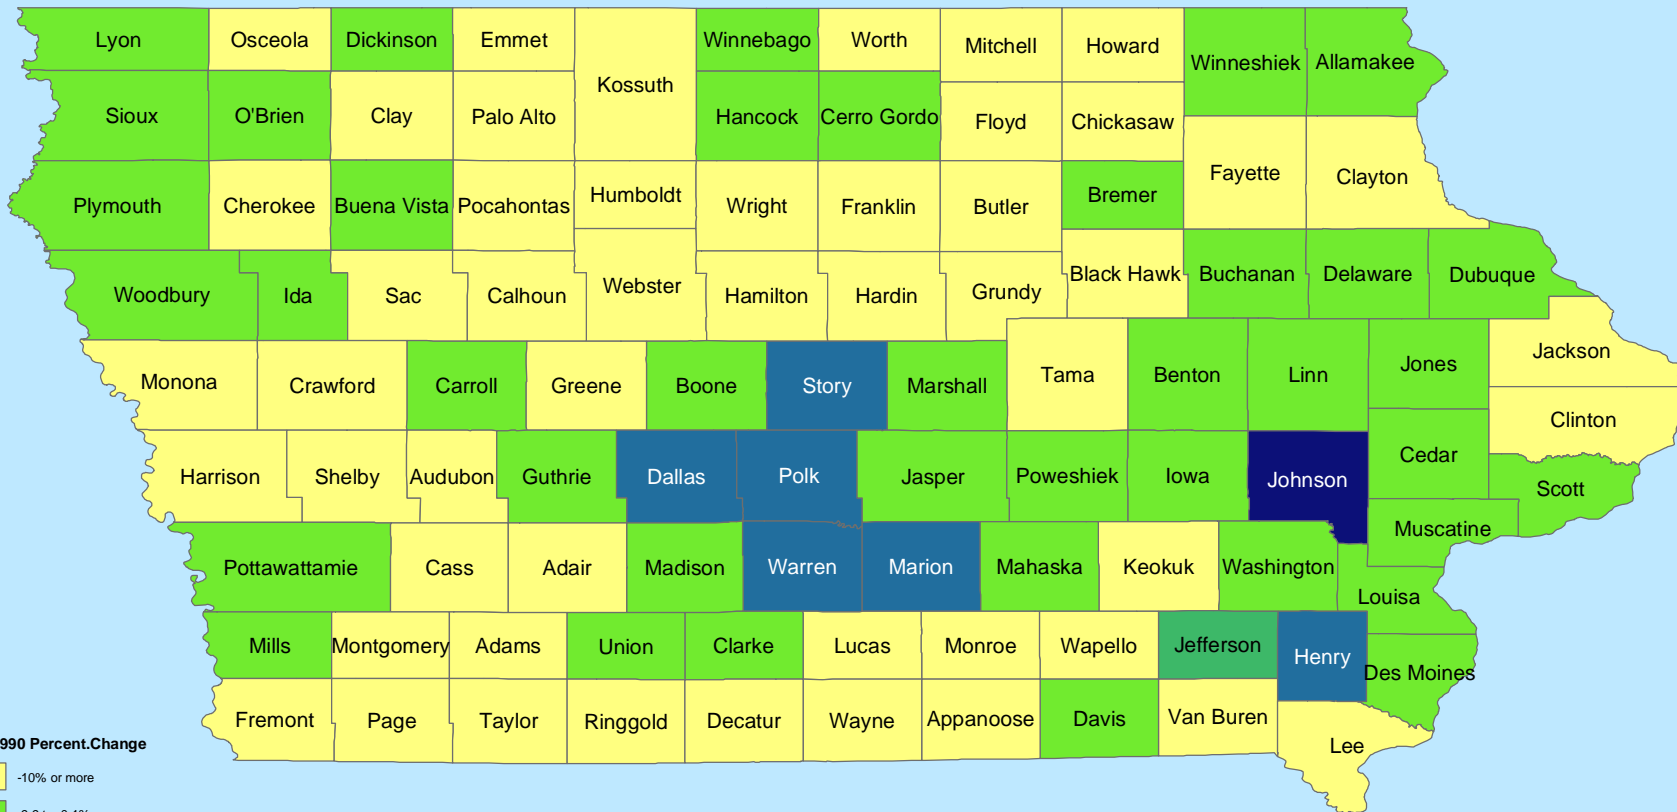

Iowa Counties by Percent Change in Population: 1980-1990

1980-1990 Percent Change

Source: U.S. Census Bureau, Decennial Census
 Prepared By: State Library of Iowa, State Data Center Program, 800-248-4483,
<http://www.iowadatacenter.org>