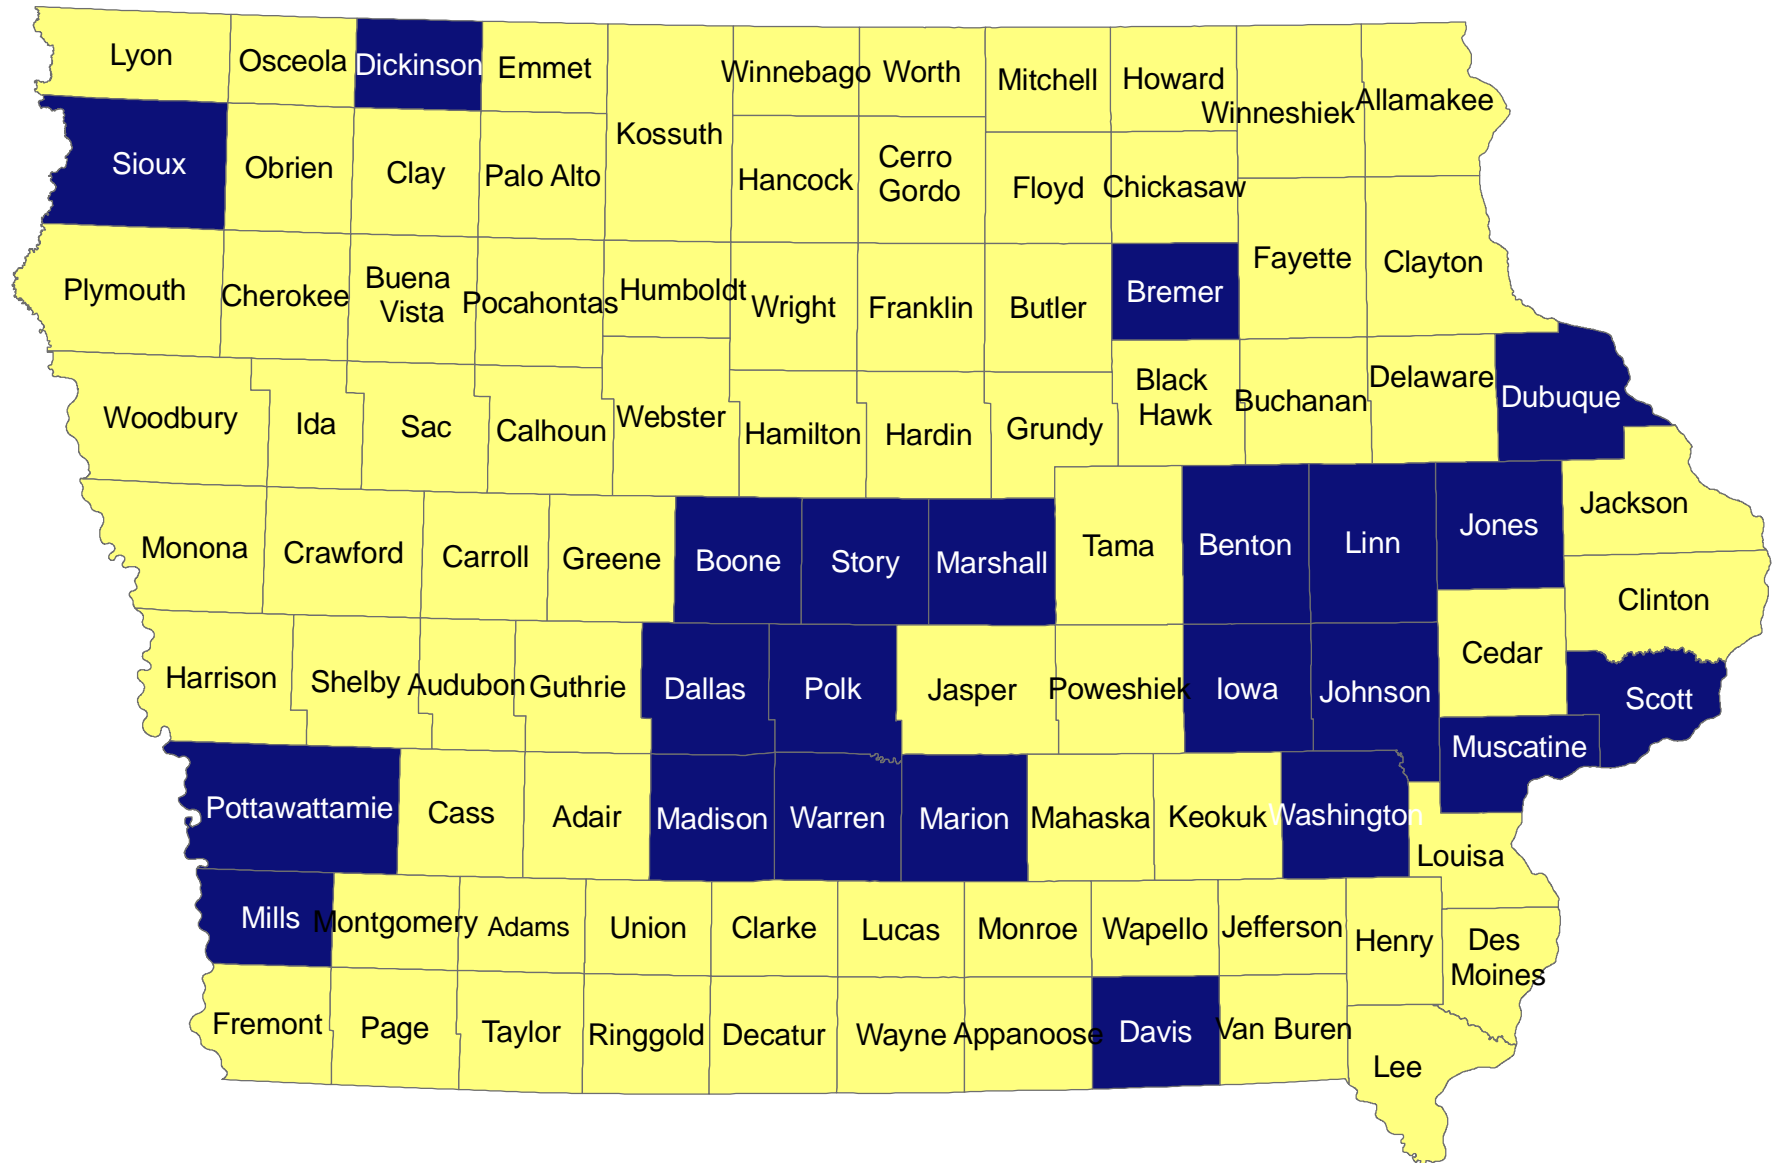

Iowa Counties by Population Gain or Loss 2000-2007

2000-2007 Change

- Population loss
- No change
- Population gain

Source: U.S. Census Bureau, Population Division, Released 3/2008
 Prepared by: State Library of Iowa, State Data Center Program, 800-248-4483,
<http://www.iowadatacenter.org>