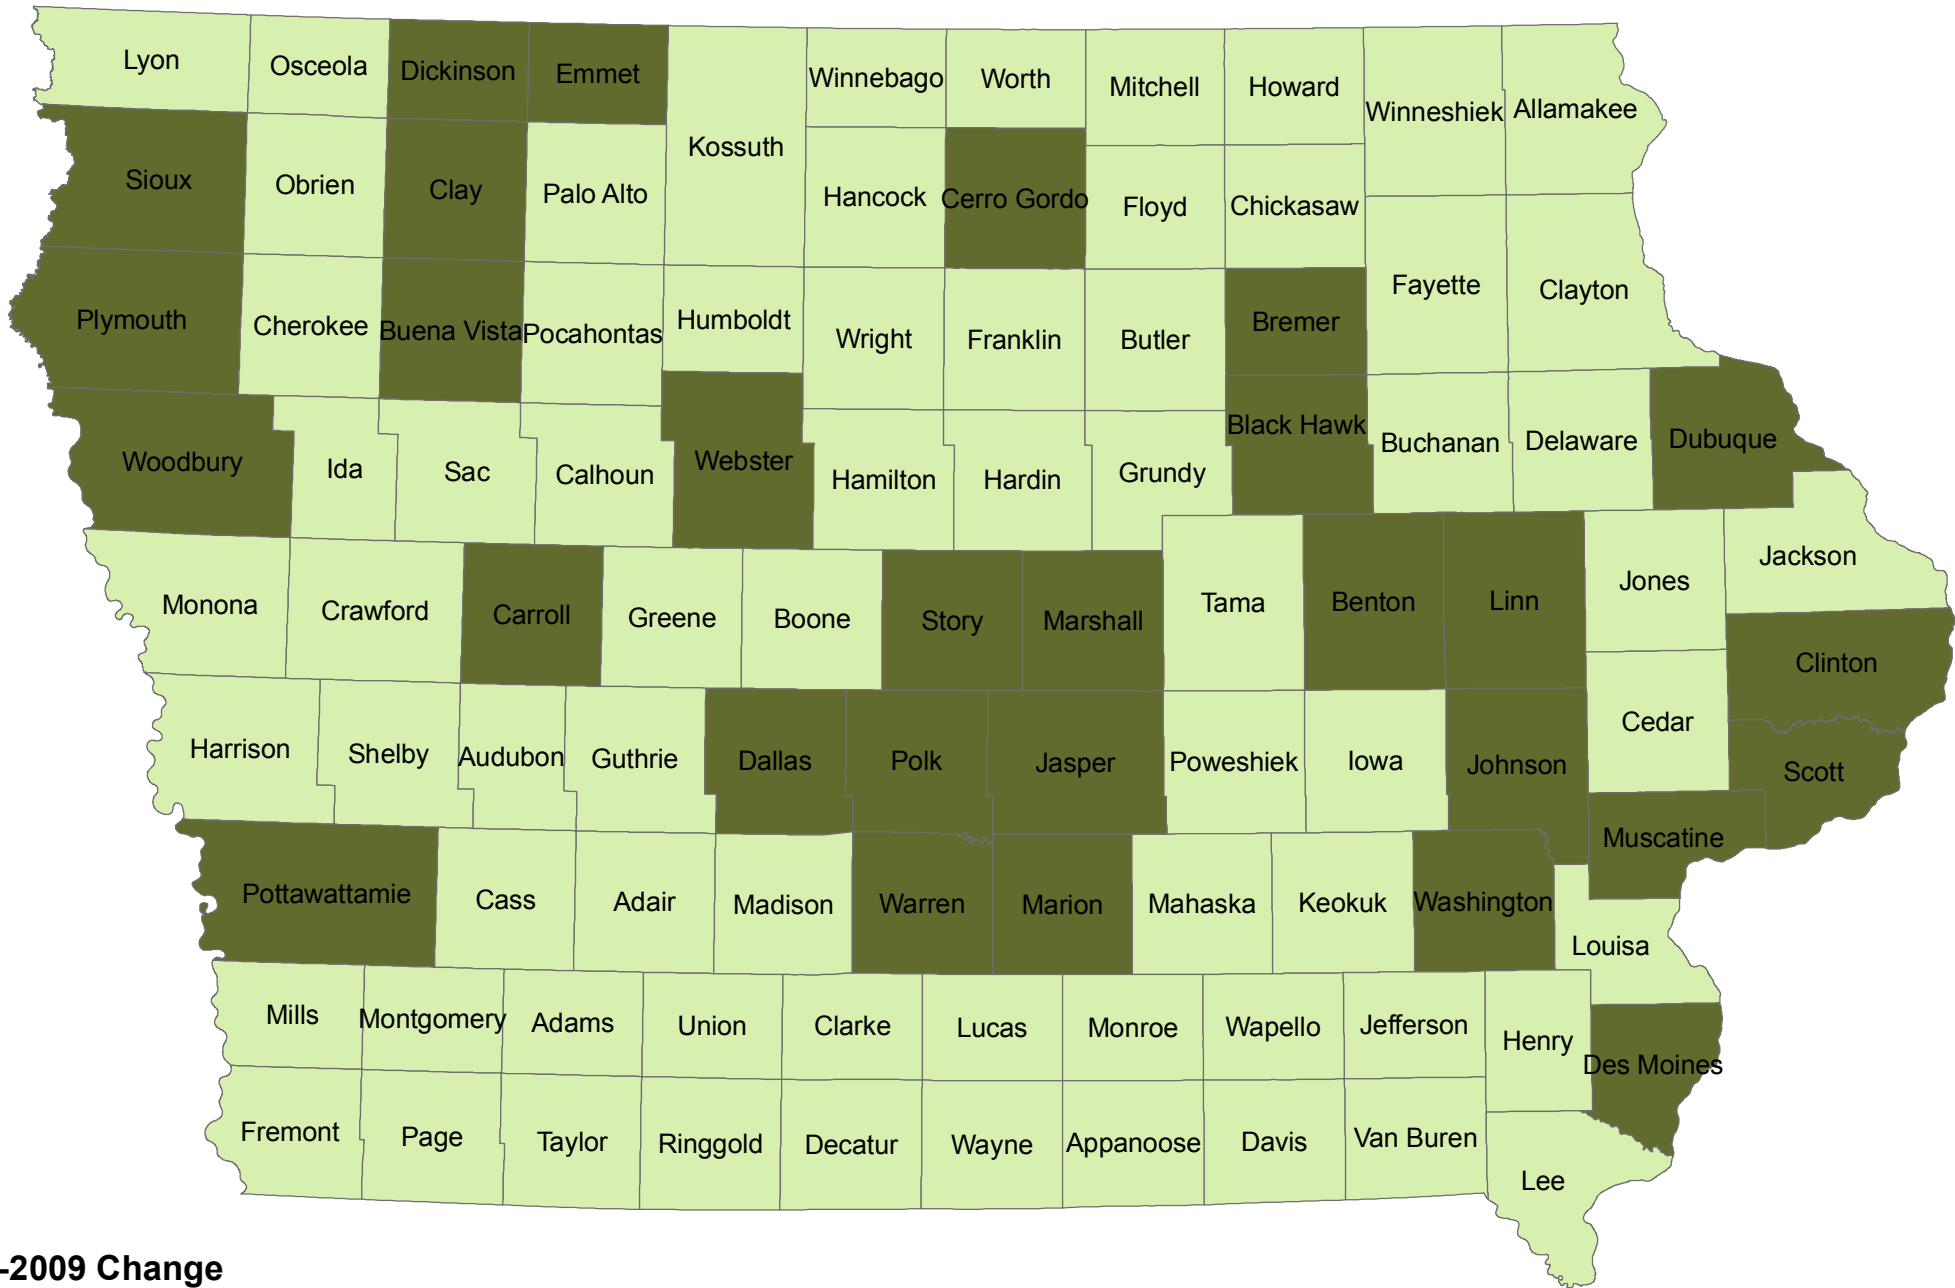

Iowa Counties by Population Gain or Loss: 1900-2009

1900-2009 Change

- Population Loss
- No Change
- Population Gain

Source: U.S. Census Bureau, Population Division, Released 3/2010
 Prepared By: State Library of Iowa, State Data Center Program, 800-248-4483
<http://www.iowadatacenter.org>