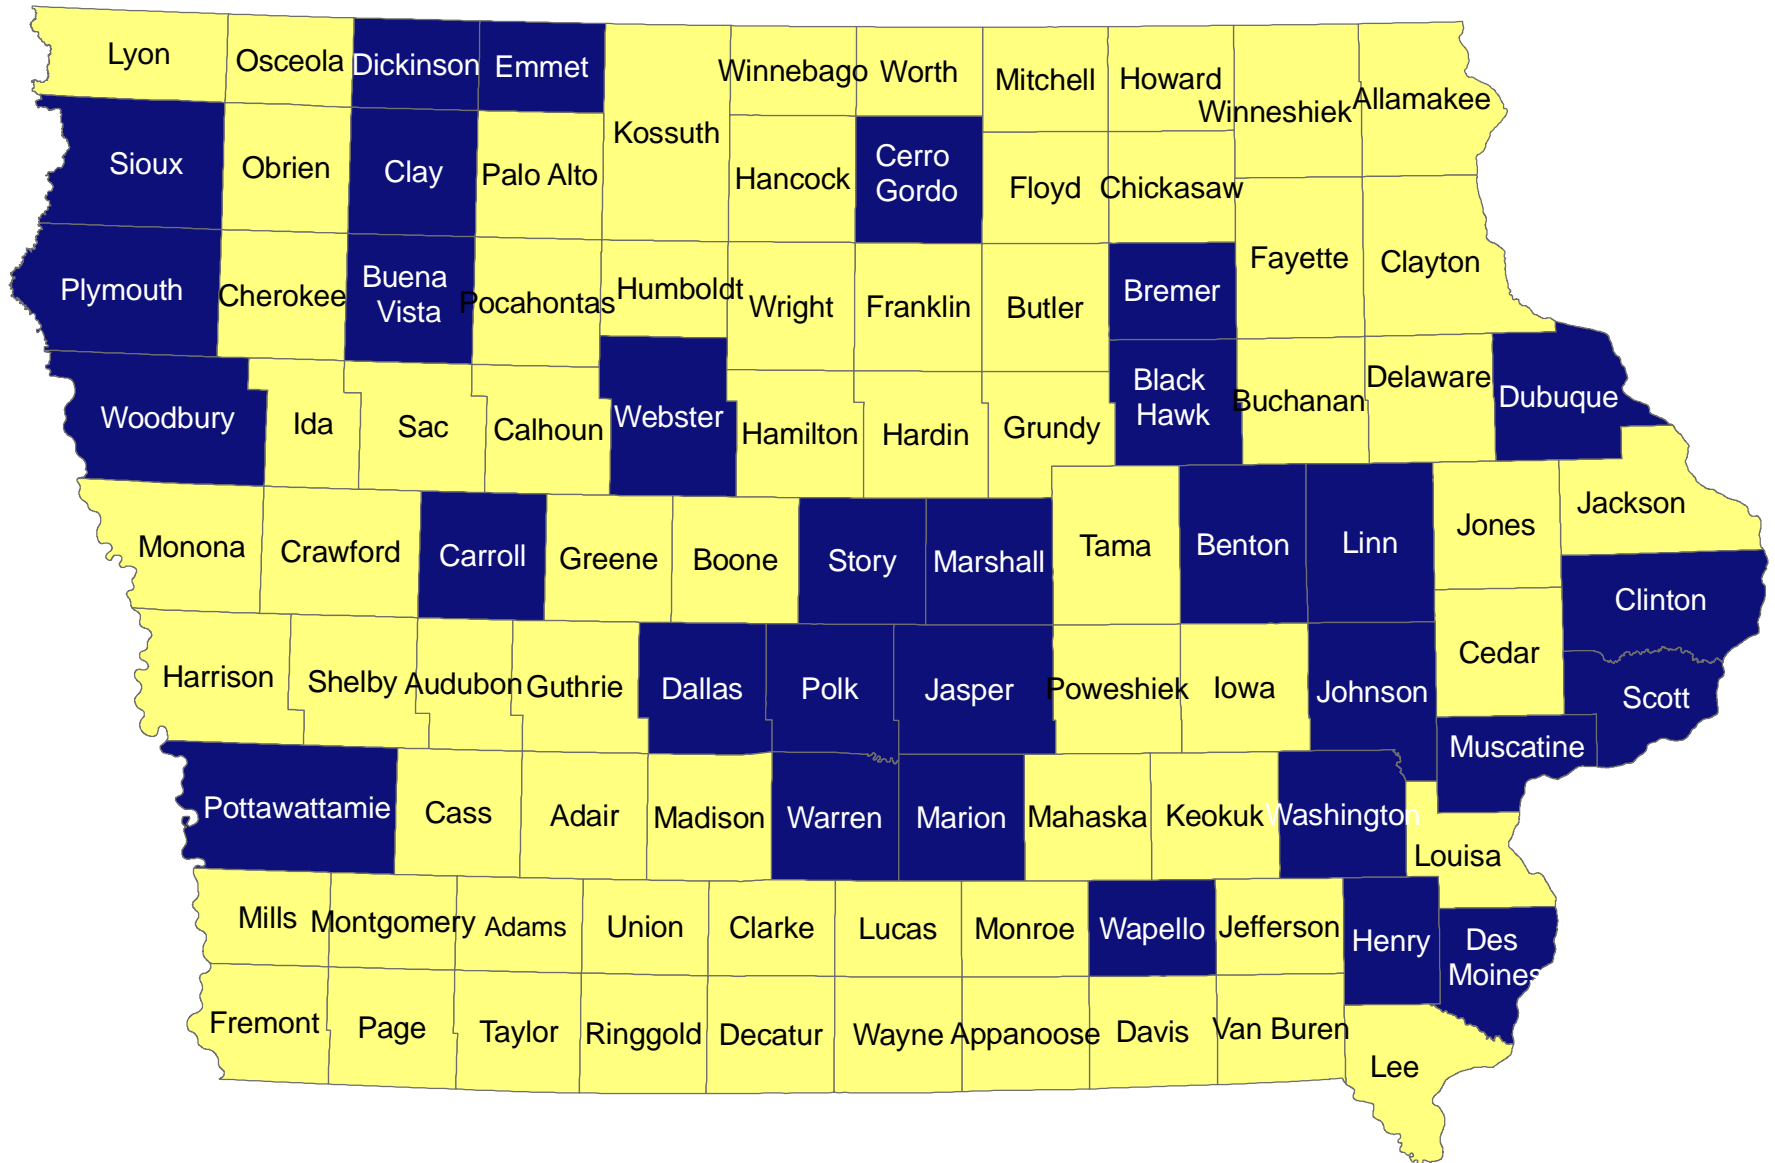

Iowa Counties by Population Gain or Loss 1900-2007

1900-2007 Change

- Population loss
- No change
- Population gain

Source: U.S. Census Bureau, Population Division, Released 3/2008
 Prepared by: State Library of Iowa, State Data Center Program, 800-248-4483,
<http://www.iowadatacenter.org>