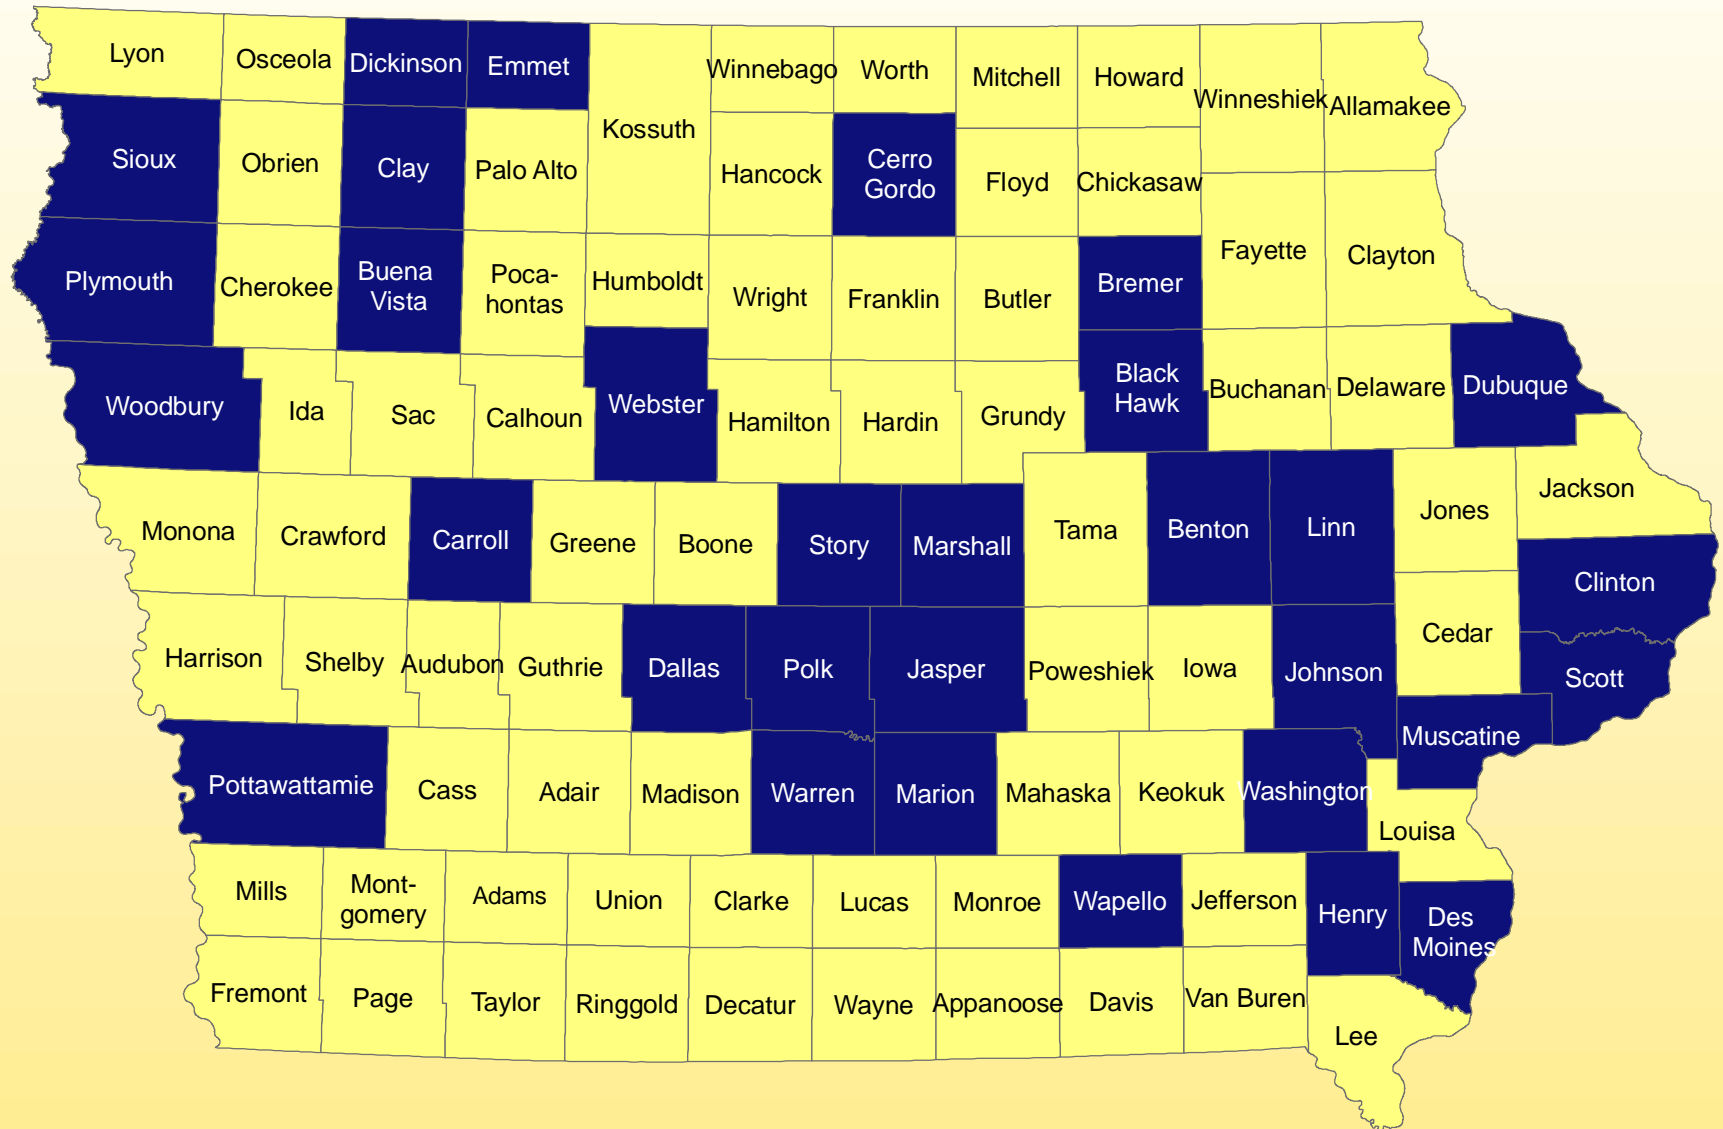

Iowa Counties by Population Gain or Loss 1900-2006

1900-2006 Change

- Population loss
- No change
- Population gain

Source: U.S. Census Bureau, Population Division, Released 3/2007
 Prepared By: State Library of Iowa, State Data Center Program, 800-248-4483,
<http://www.iowadatacenter.org>