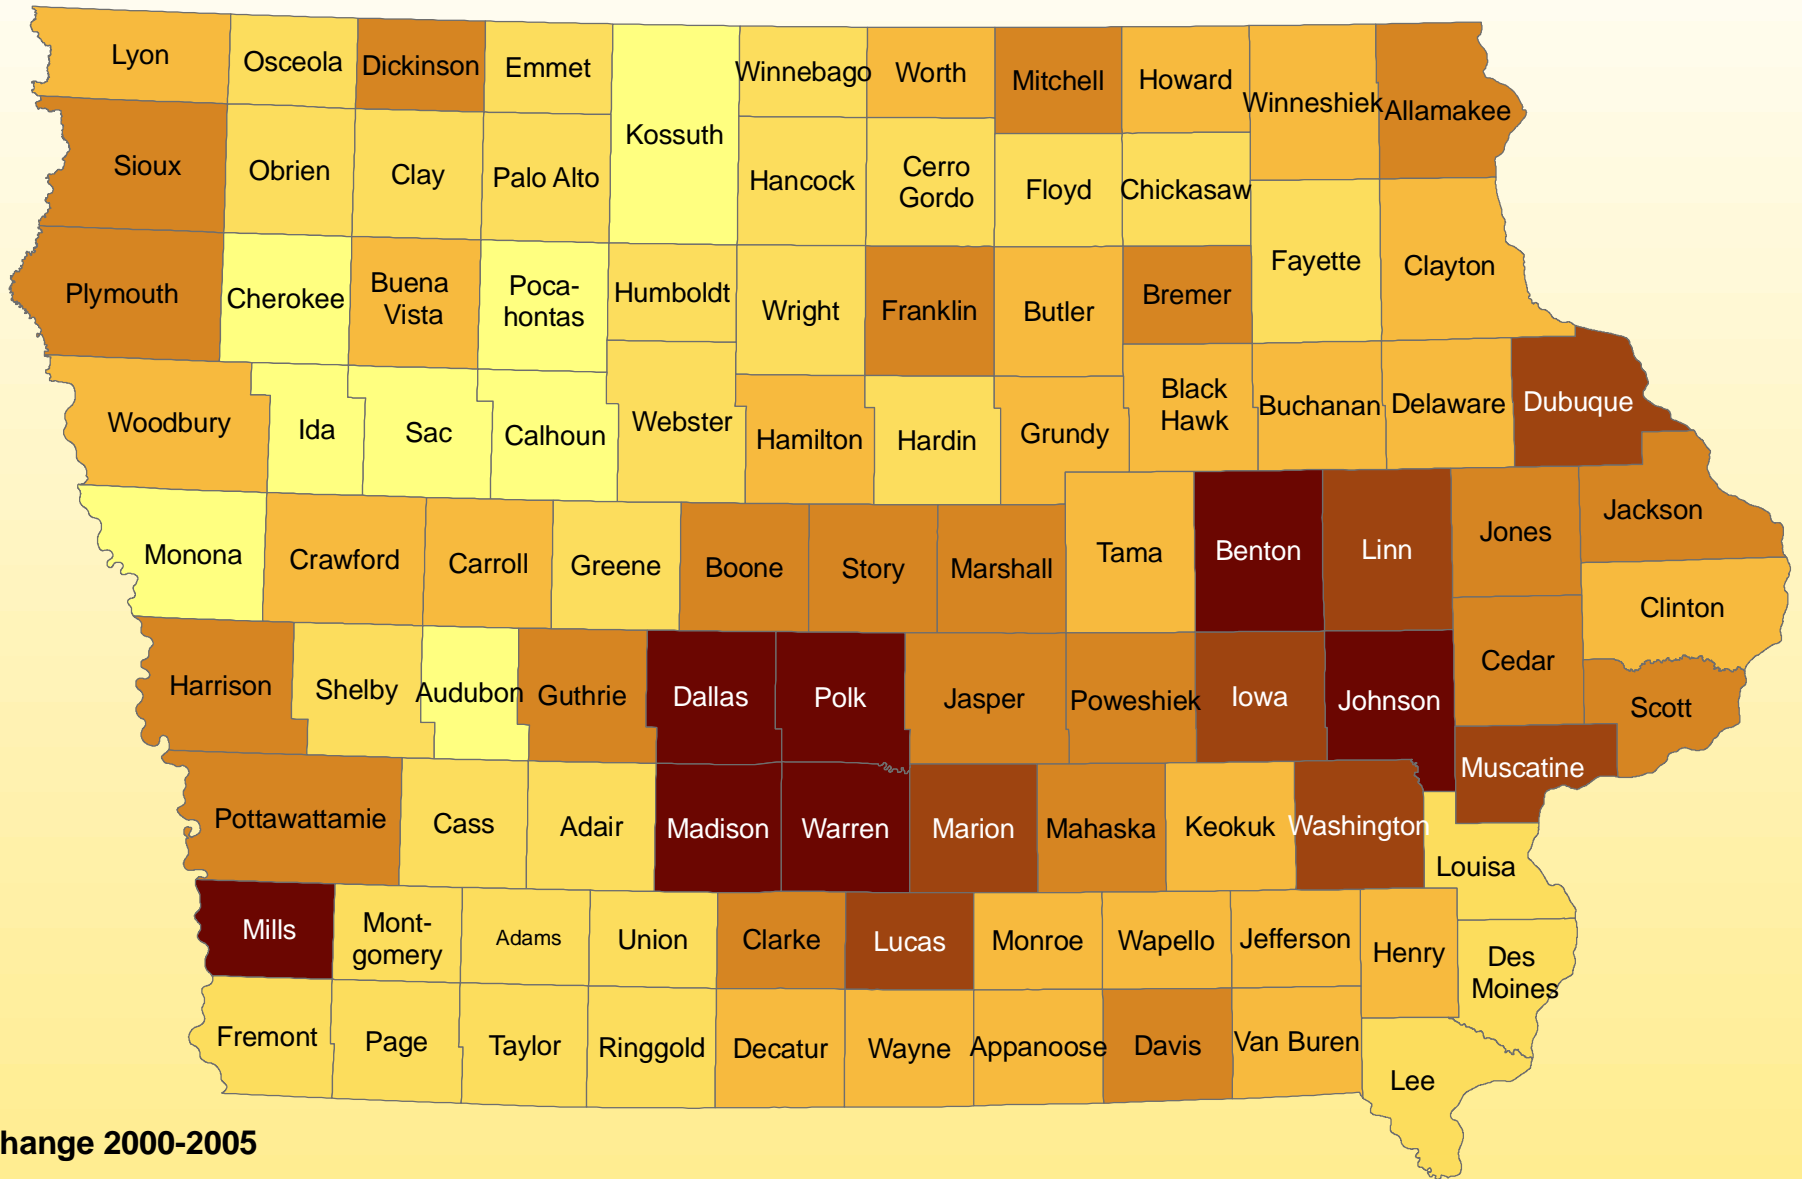

Iowa Counties by Percent Change in Population: 2000-2005

Percent Change 2000-2005

Source: U.S. Census Bureau, Population Division, Released 3/2006
 Prepared By: State Library of Iowa, State Data Center Program, 800-248-4483,
<http://www.iowadatatcenter.org>