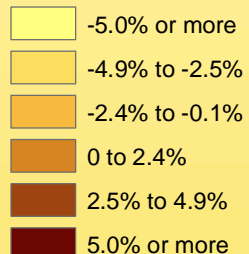

Iowa Counties by Percent Change in Population: 2000-2005

Percent Change 2000-2005

Source: U.S. Census Bureau, Population Division, Released 3/2006
 Prepared By: State Library of Iowa, State Data Center Program, 800-248-4483,
<http://www.iowadatatcenter.org>