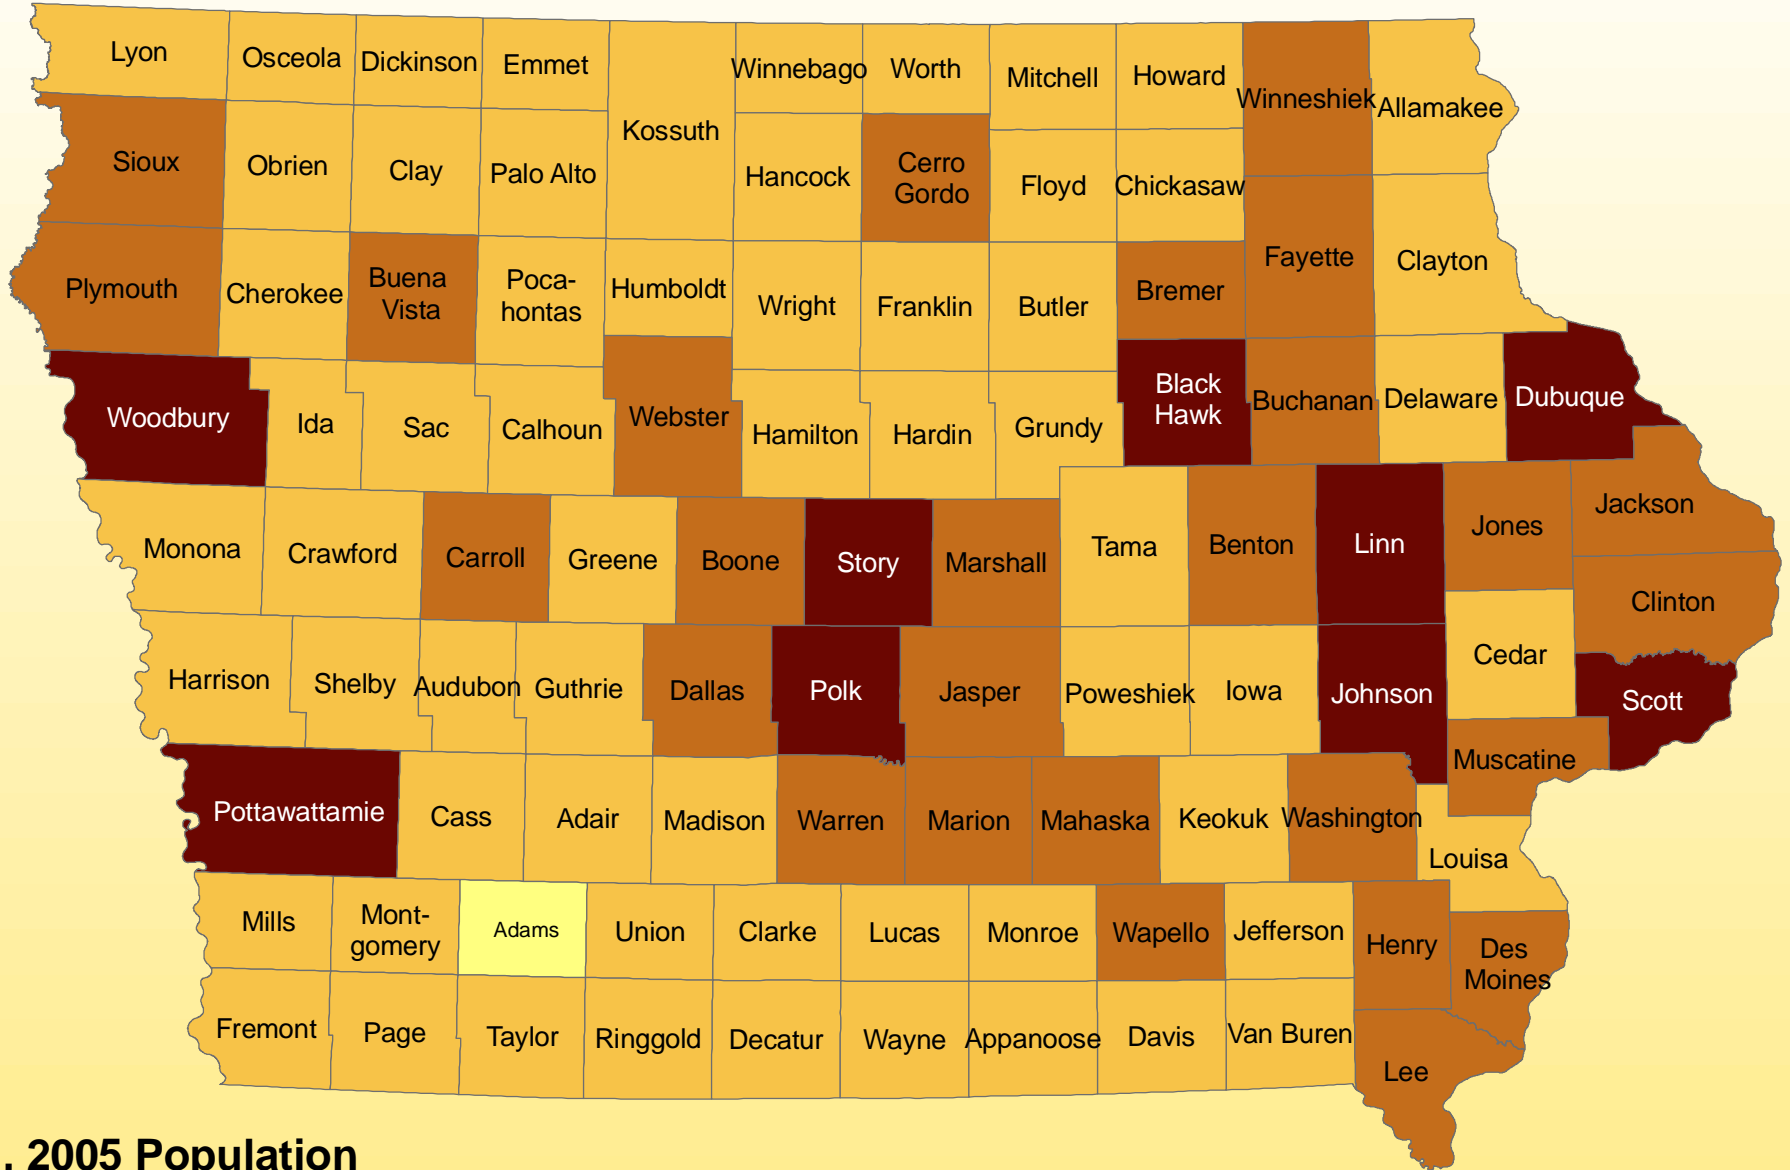

Iowa County Population: 2005 Estimates

July 1, 2005 Population

Source: U.S. Census Bureau, Population Division, Released 3/2006
 Prepared By: State Library of Iowa, State Data Center Program, 800-248-4483,
<http://www.iowadatacenter.org>