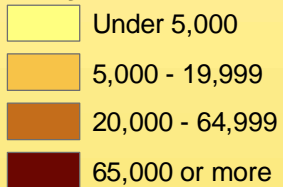

Iowa County Population: 2005 Estimates

July 1, 2005 Population

Source: U.S. Census Bureau, Population Division, Released 3/2006
 Prepared By: State Library of Iowa, State Data Center Program, 800-248-4483,
<http://www.iowadatacenter.org>