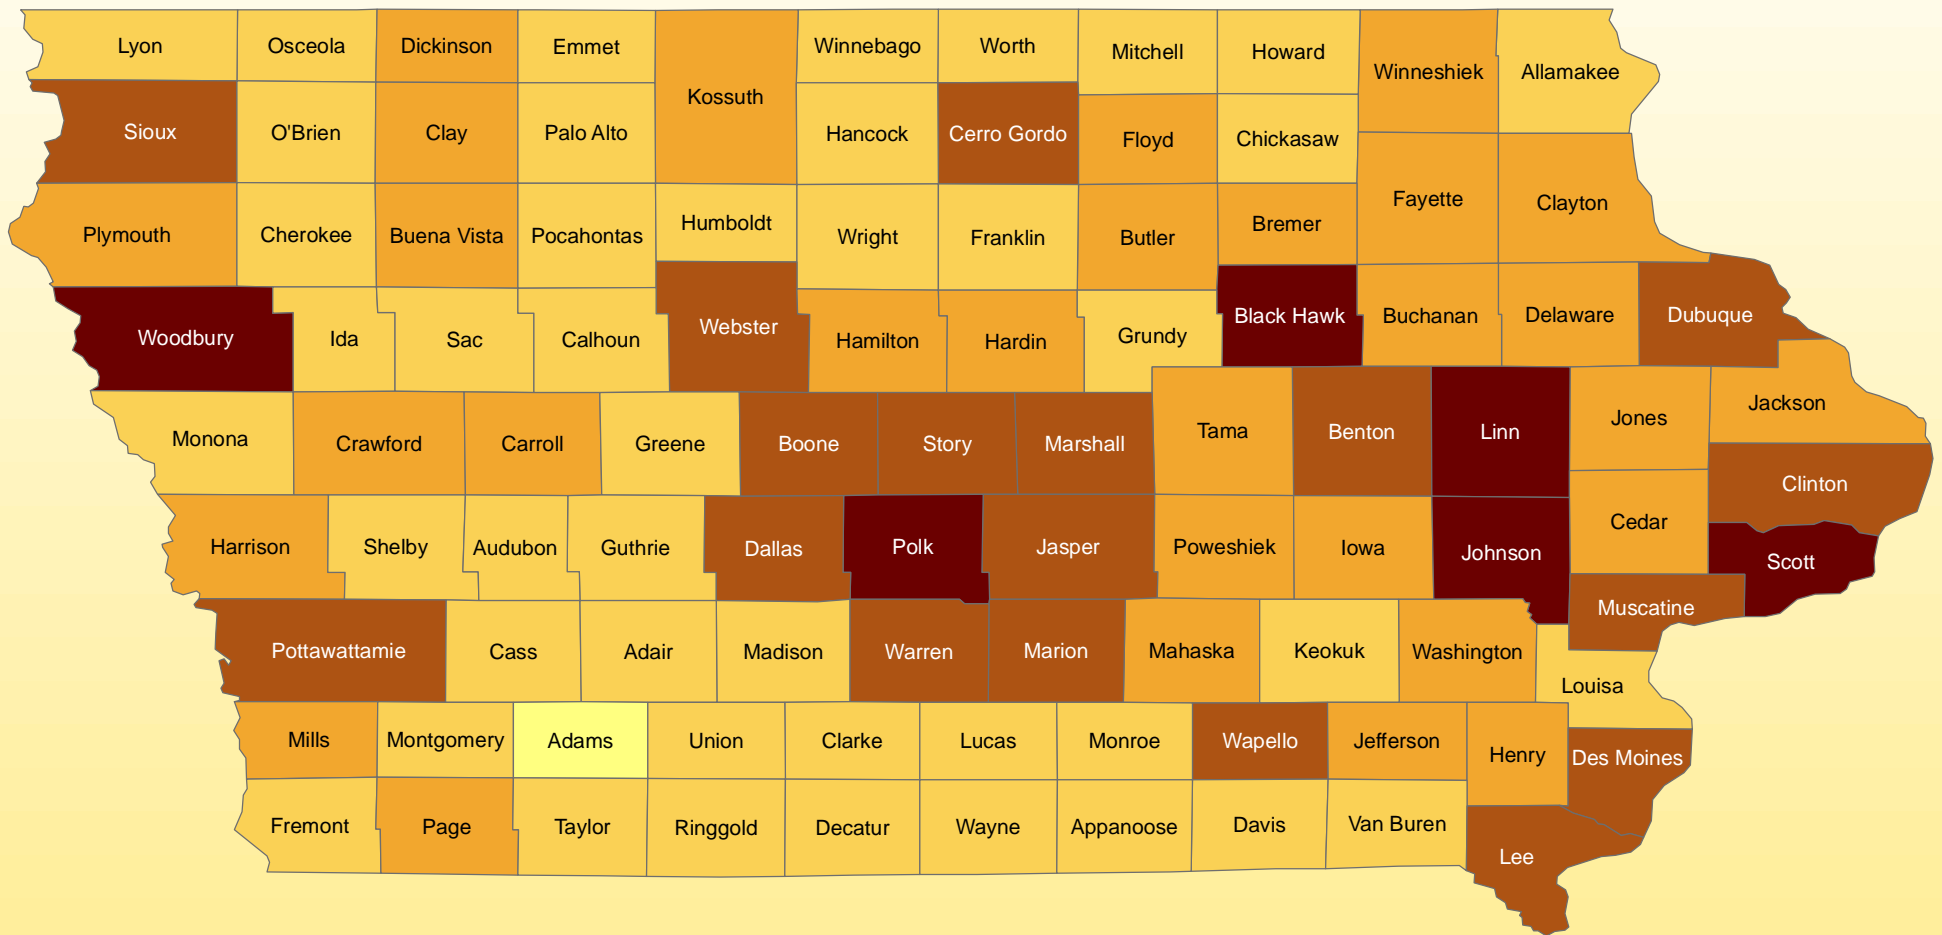

Iowa County Population: 2004 Estimates

July 1, 2004 Population

- Less than 5,000
- 5,000 - 14,999
- 15,000 - 24,999
- 25,000 - 99,999
- 100,000 or more

Source: U.S. Census Bureau, Population Division, Released 4/2005
 Prepared By: State Library of Iowa, State Data Center Program, 800-248-4483,
<http://www.iowadatacenter.org>