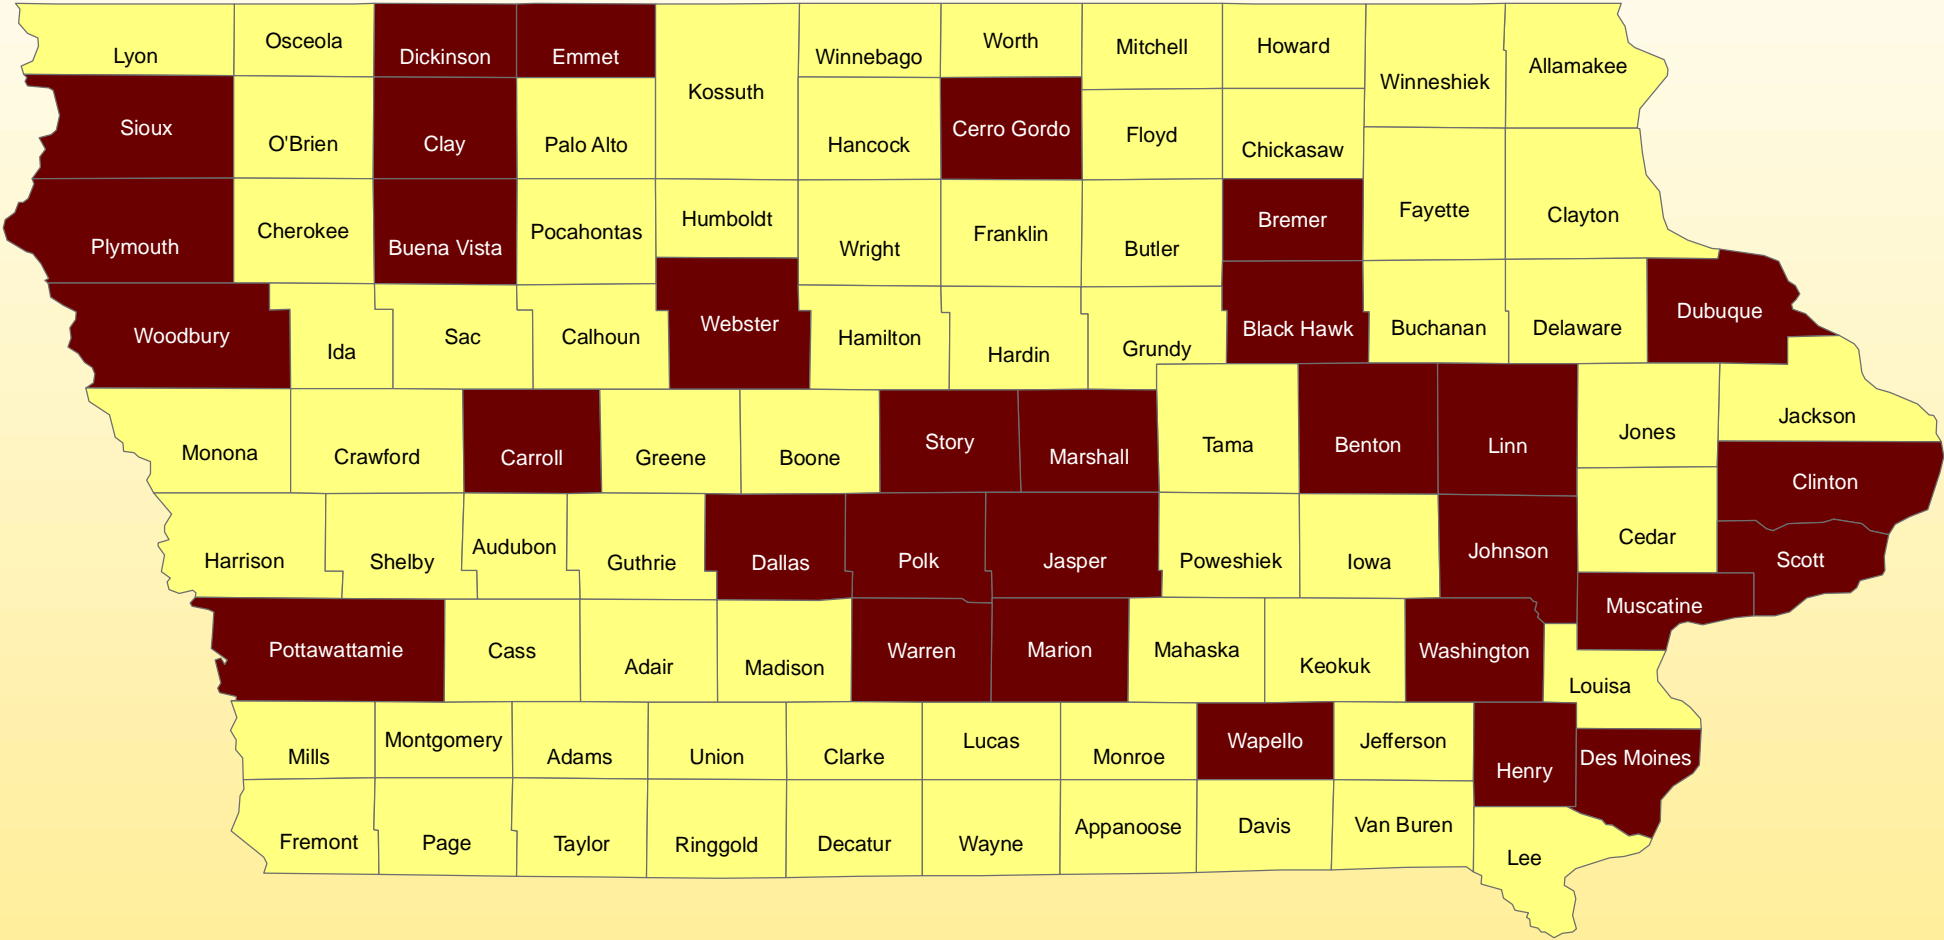

Iowa Counties by Population Gain or Loss: 1900-2004

1900-2004 Change

- Population loss
- No change
- Population gain

Source: U.S. Census Bureau, Population Division, Released 4/2005
 Prepared By: State Library of Iowa, State Data Center Program, 800-248-4483,
<http://www.iowadatacenter.org>