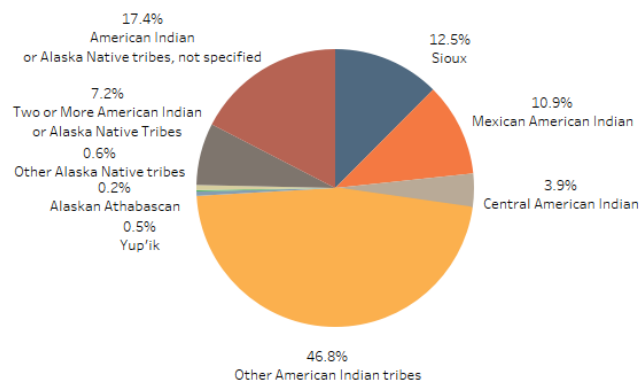

9.6%

Percentage of American Indian and Alaska Native population under age 5 in 2023. This compares to 5.8 percent for the state of Iowa.
2023 Annual Population Estimates

American Indian and Alaska Natives in Iowa by Selected Tribe
2018-2022 American Community Survey