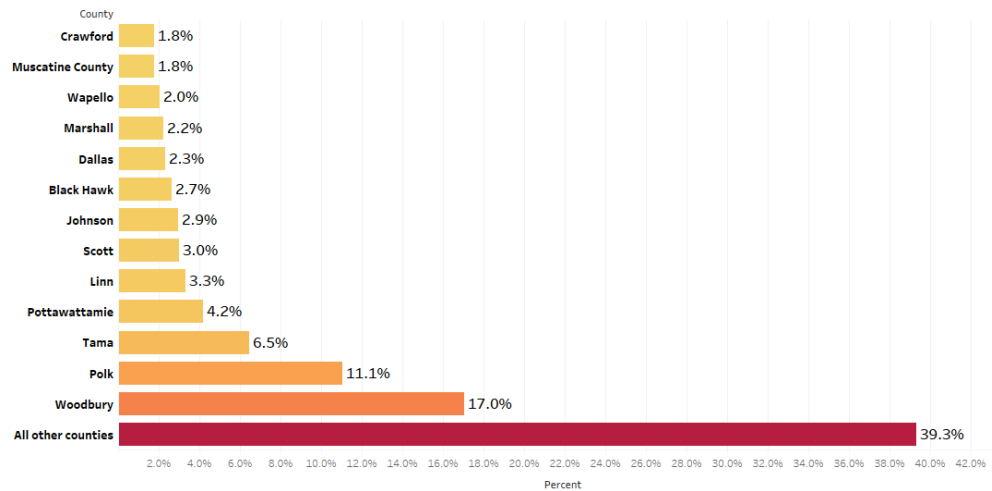

We're on the web!
www.iowadatacenter.org

Data Source (unless otherwise noted) :
U.S. Census Bureau,
2023 American Community Survey
2020 Decennial Census
Photos by the U.S. Census Bureau

Counties and cities

3,443
The number of American Indian and Alaska Natives in Woodbury County in 2023, making it largest population of American Indian and Alaska Natives in any Iowa county.

34.5%
In 2023, a third of the total American Indian and Alaska Native population live in Woodbury, Polk, and Tama counties.

1,729
The population of American Indian and Alaska Natives in Sioux City making it largest population of American Indian and Alaska Natives in any city in Iowa.

50.2%
The growth in Iowa's Native American population from 2000-2023 occurred in ten counties: Black Hawk, Crawford, Dallas, Johnson, Marshall, Polk, Pottawattamie, Tama, Wapello, and Woodbury.

7.7%
The percent of total population in Tama County who are American Indian and Alaska Natives in 2023. The next county with a high percentage of American Indian and Alaska Natives is Woodbury with 3.2%.
2023 Annual Population Estimates

32.9%
The percentage of Iowa's total American Indian and Alaska Natives population living in five cities: Sioux City, Des Moines, Marshalltown, Davenport, and Council Bluffs.
2018-2022 American Community Survey

Percent of Iowa's Total American Indian and Alaska Native population: 2023

Income, poverty, and health insurance

$50,847
The median income of Iowa American Indian and Alaska Natives households in 2023. The median household income for the state was $71,433.

$71,206
The median income of Iowa American Indian and Alaska Native families in 2023. The median family income for the state was $92,352.

17.4%
The percent of the Iowa American Indian and Alaska Native population with no health insurance coverage in 2022. The corresponding rate for all Iowa is 5.0%

$34,448
The per capita income of Iowa American Indian and Alaska Natives in 2023. The per capita income for the state was $39,518.

22.6%
The poverty rate for the Iowa American Indian and Alaska Native population in 2023. The corresponding rate for Iowa is 11.3%