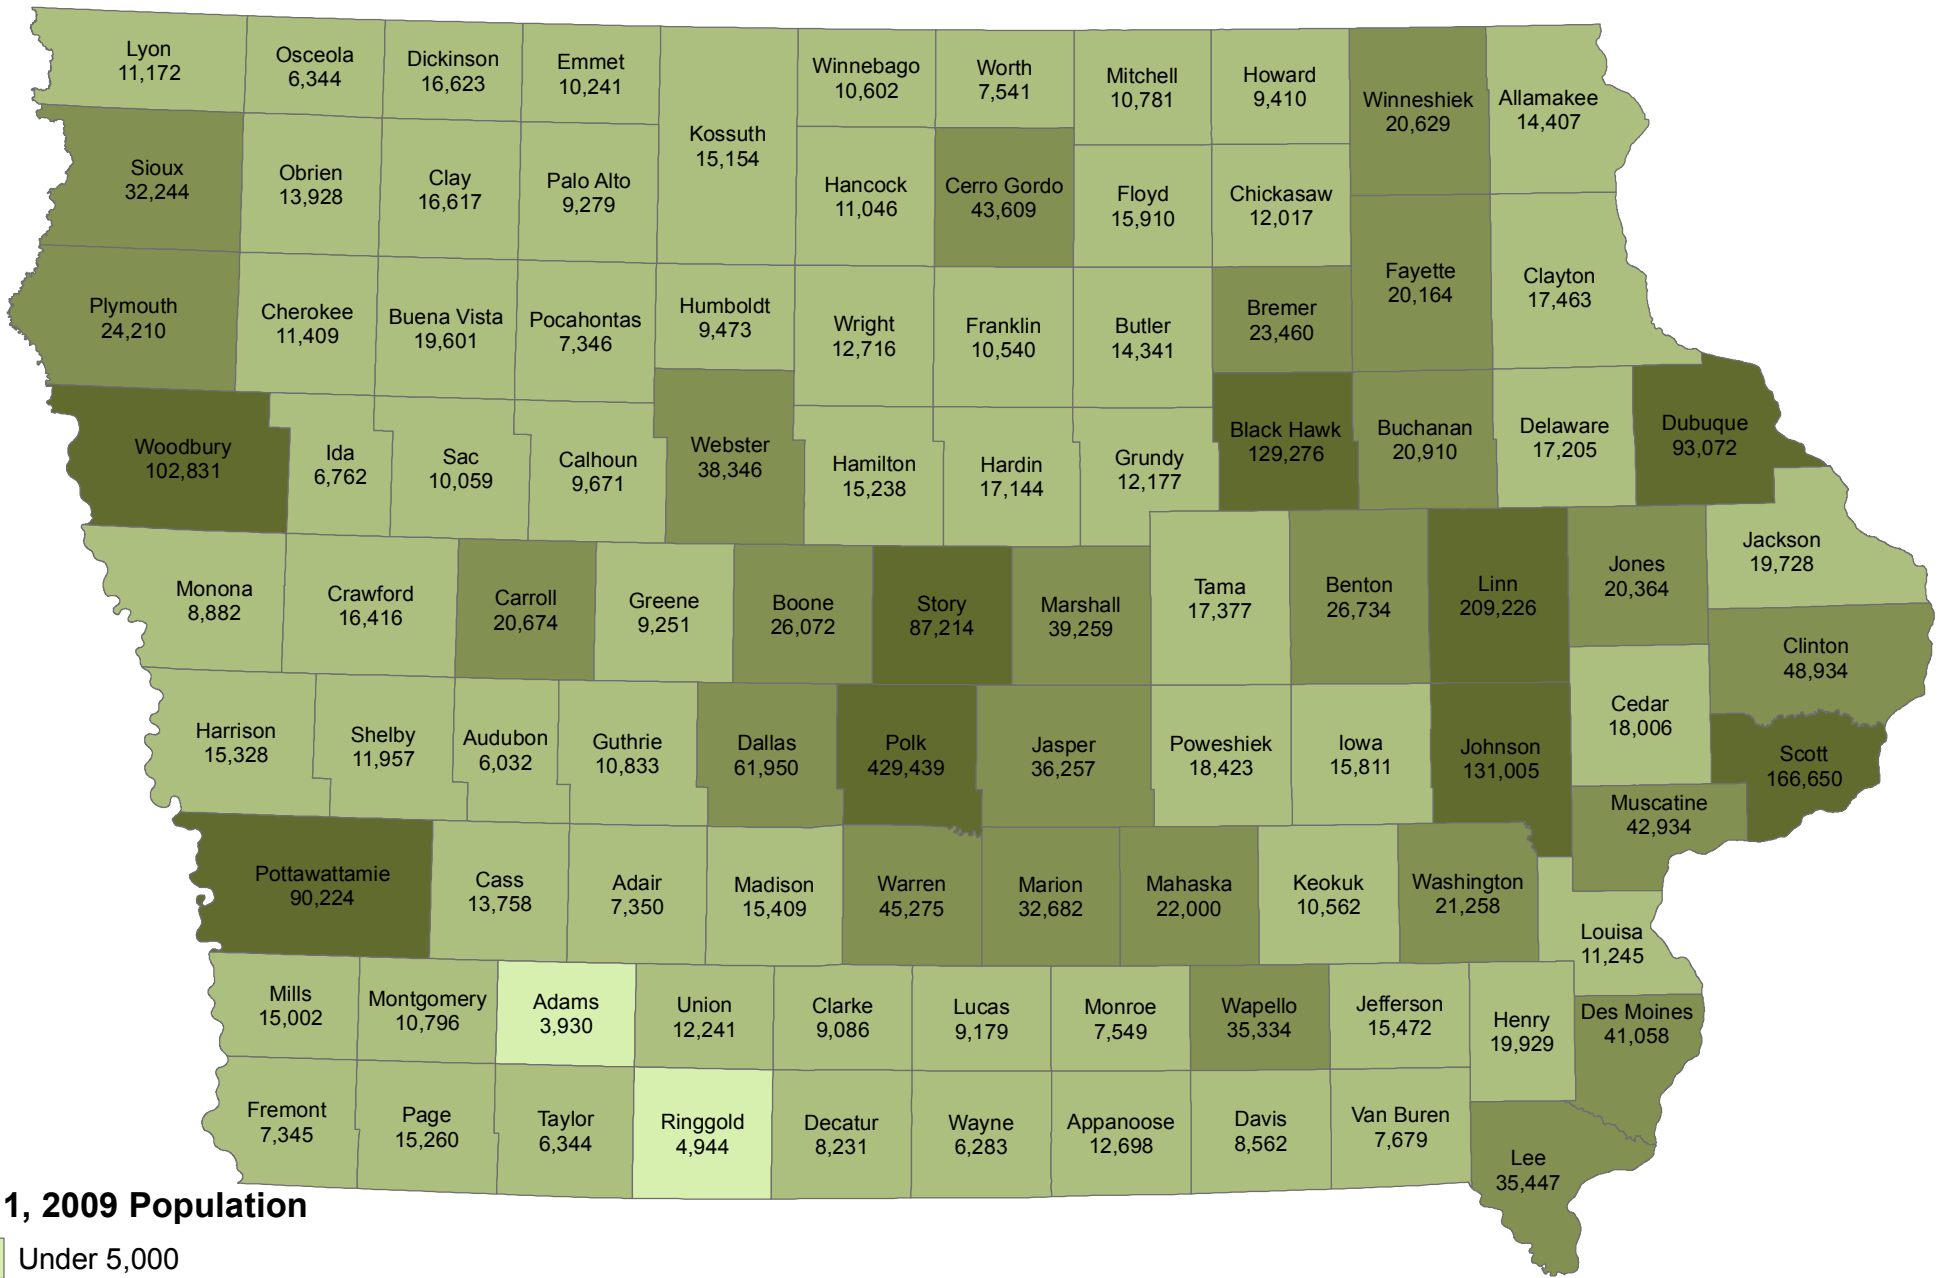

# Iowa County Population: 2009 Estimates

## July 1, 2009 Population

- Under 5,000
- 5,000 - 19,999
- 20,000 - 64,999
- 65,000 or more

Source: U.S. Census Bureau, Population Division, Released 3/2010  
 Prepared By: State Library of Iowa, State Data Center Program, 800-248-4483  
<http://www.iowadatacenter.org>