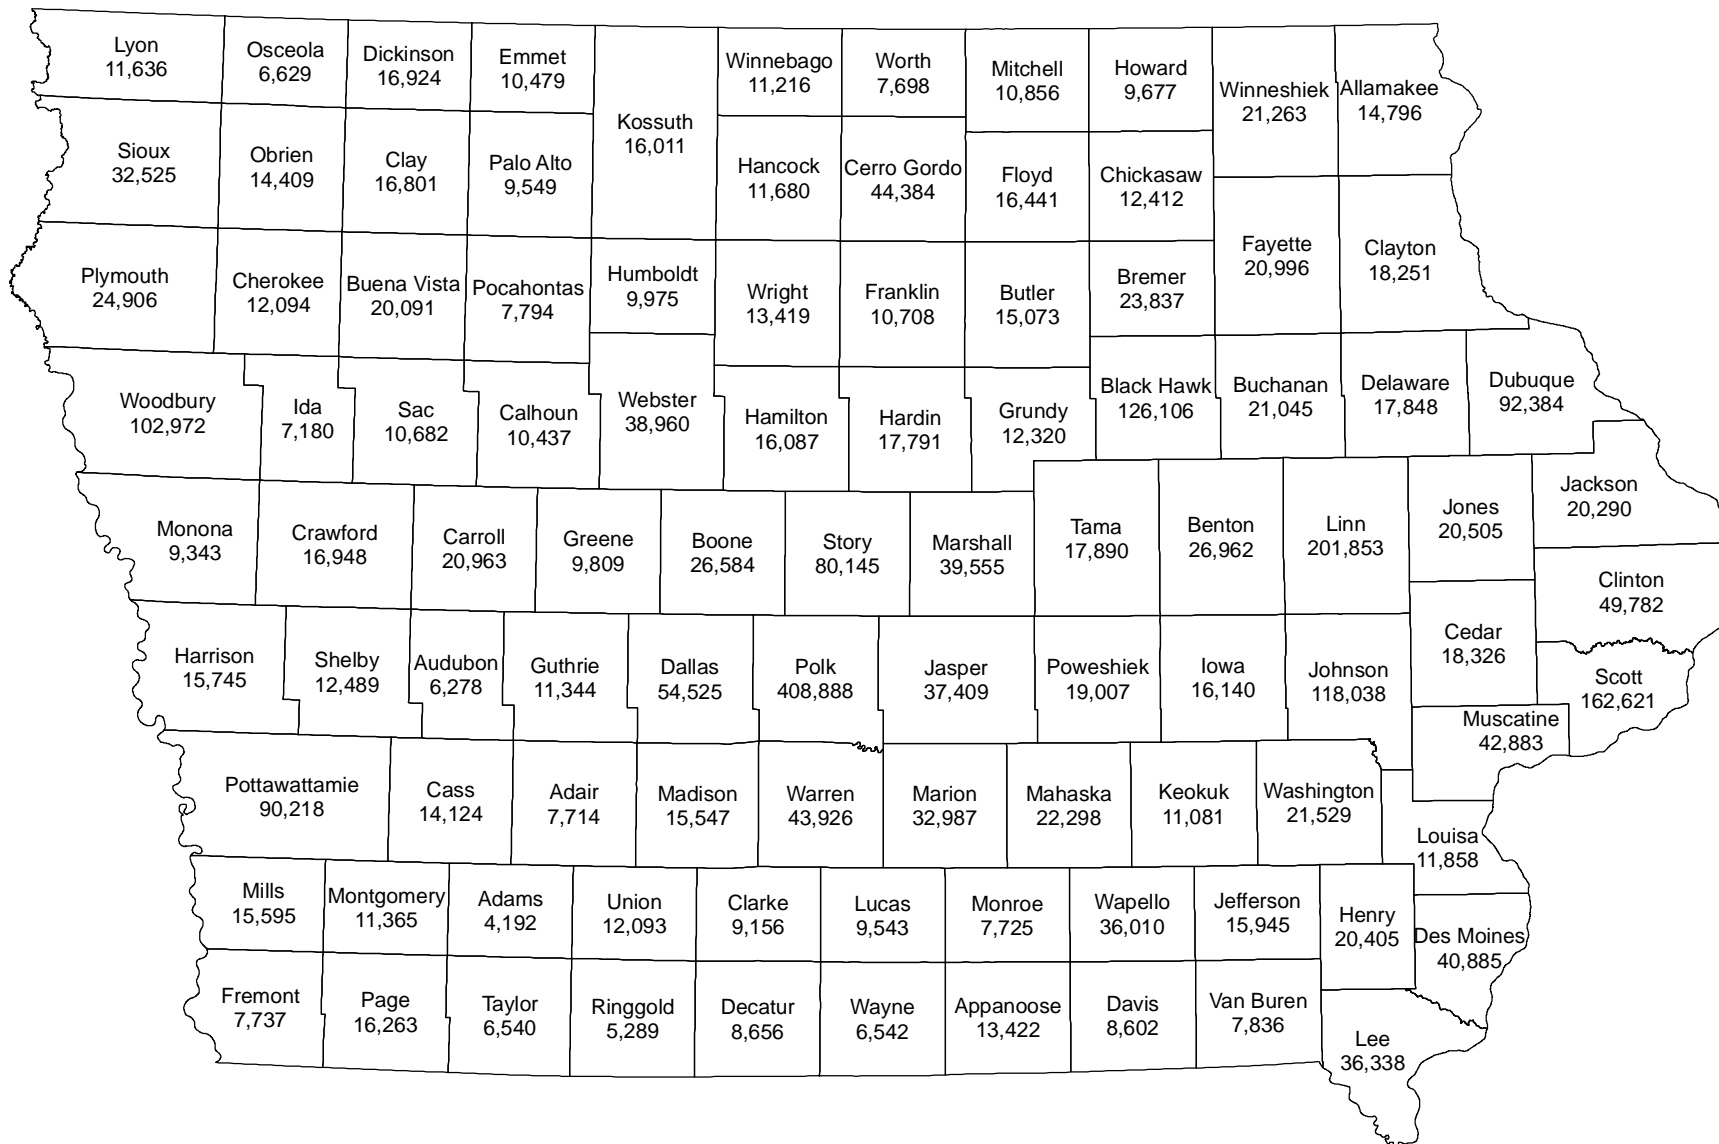

Iowa County Population: 2006 Estimates

Source: U.S. Census Bureau, Population Division, Released 3/2007
 Prepared By: State Library of Iowa, State Data Center Program, 800-248-4483,
<http://www.iowadatacenter.org>