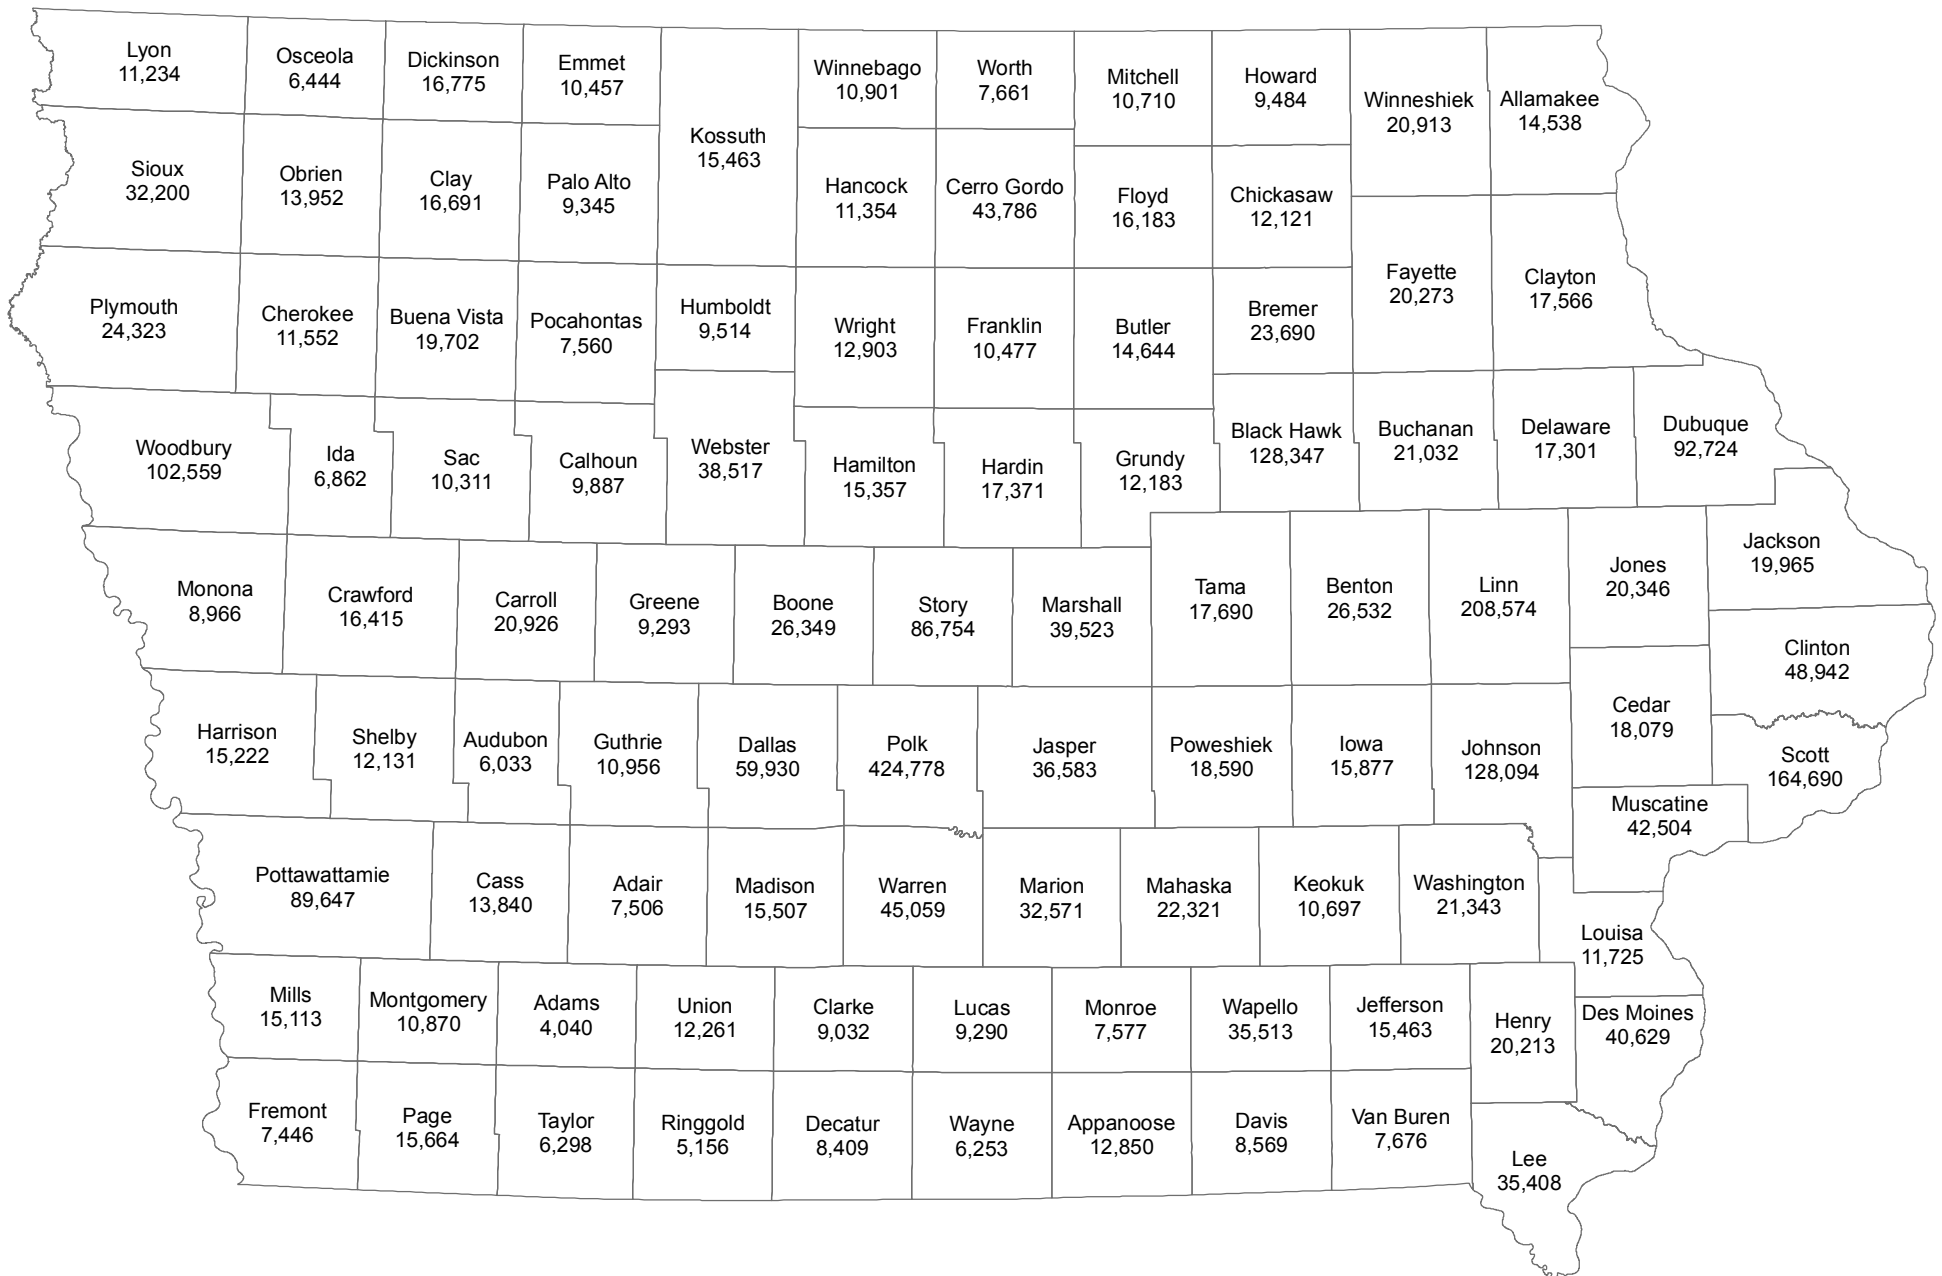

Iowa County Population: 2008 Estimates

Source: U.S. Census Bureau, Population Division, Released 3/2009
 Prepared By: State Library of Iowa, State Data Center Program, 800-248-4483
<http://www.iowadatacenter.org>