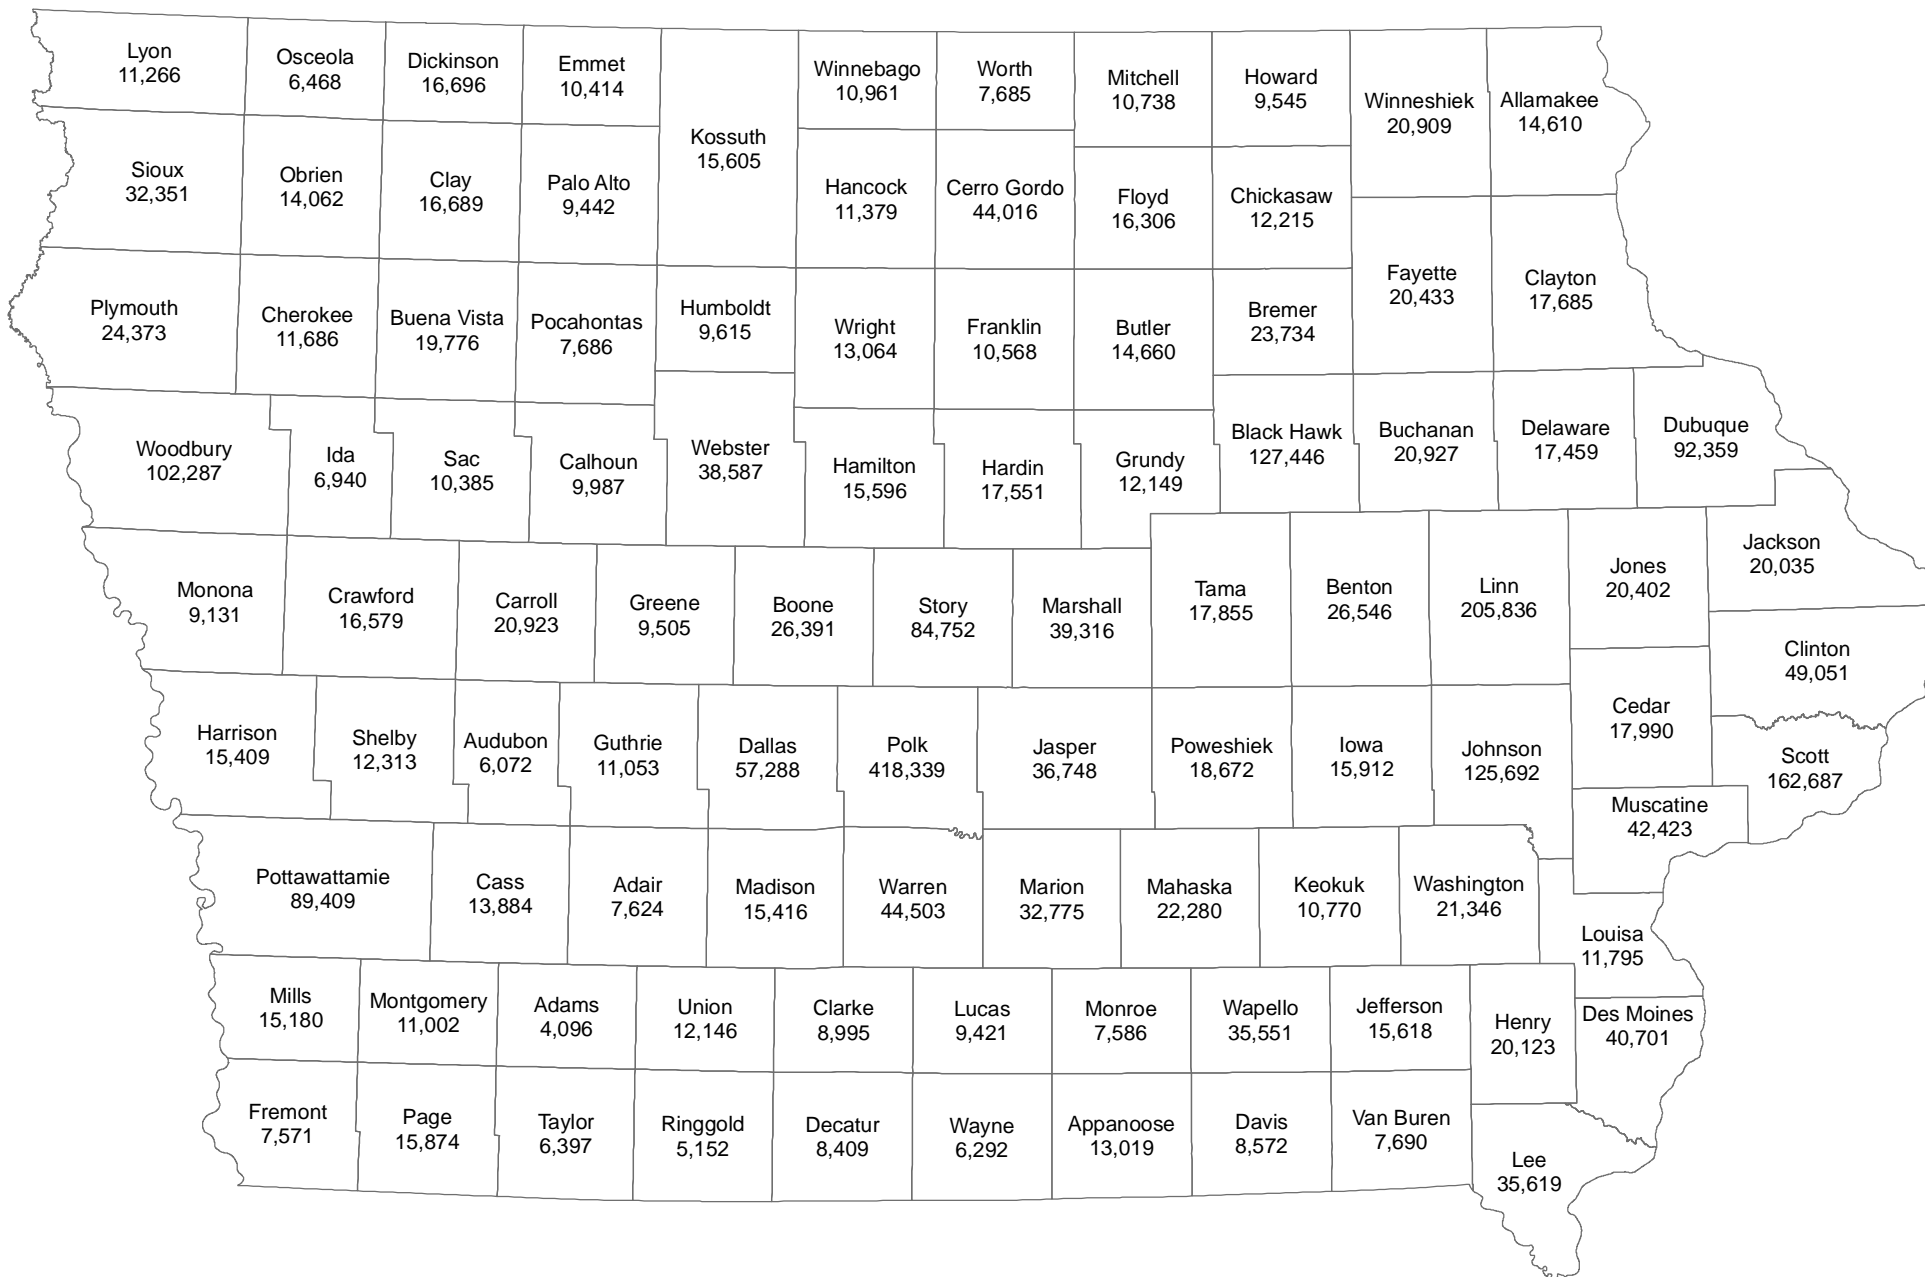

Iowa County Population: 2007 Estimates

Source: U.S. Census Bureau, Population Division, Released 3/2008
 Prepared By: State Library of Iowa, State Data Center Program, 800-248-4483
<http://www.iowadatacenter.org>