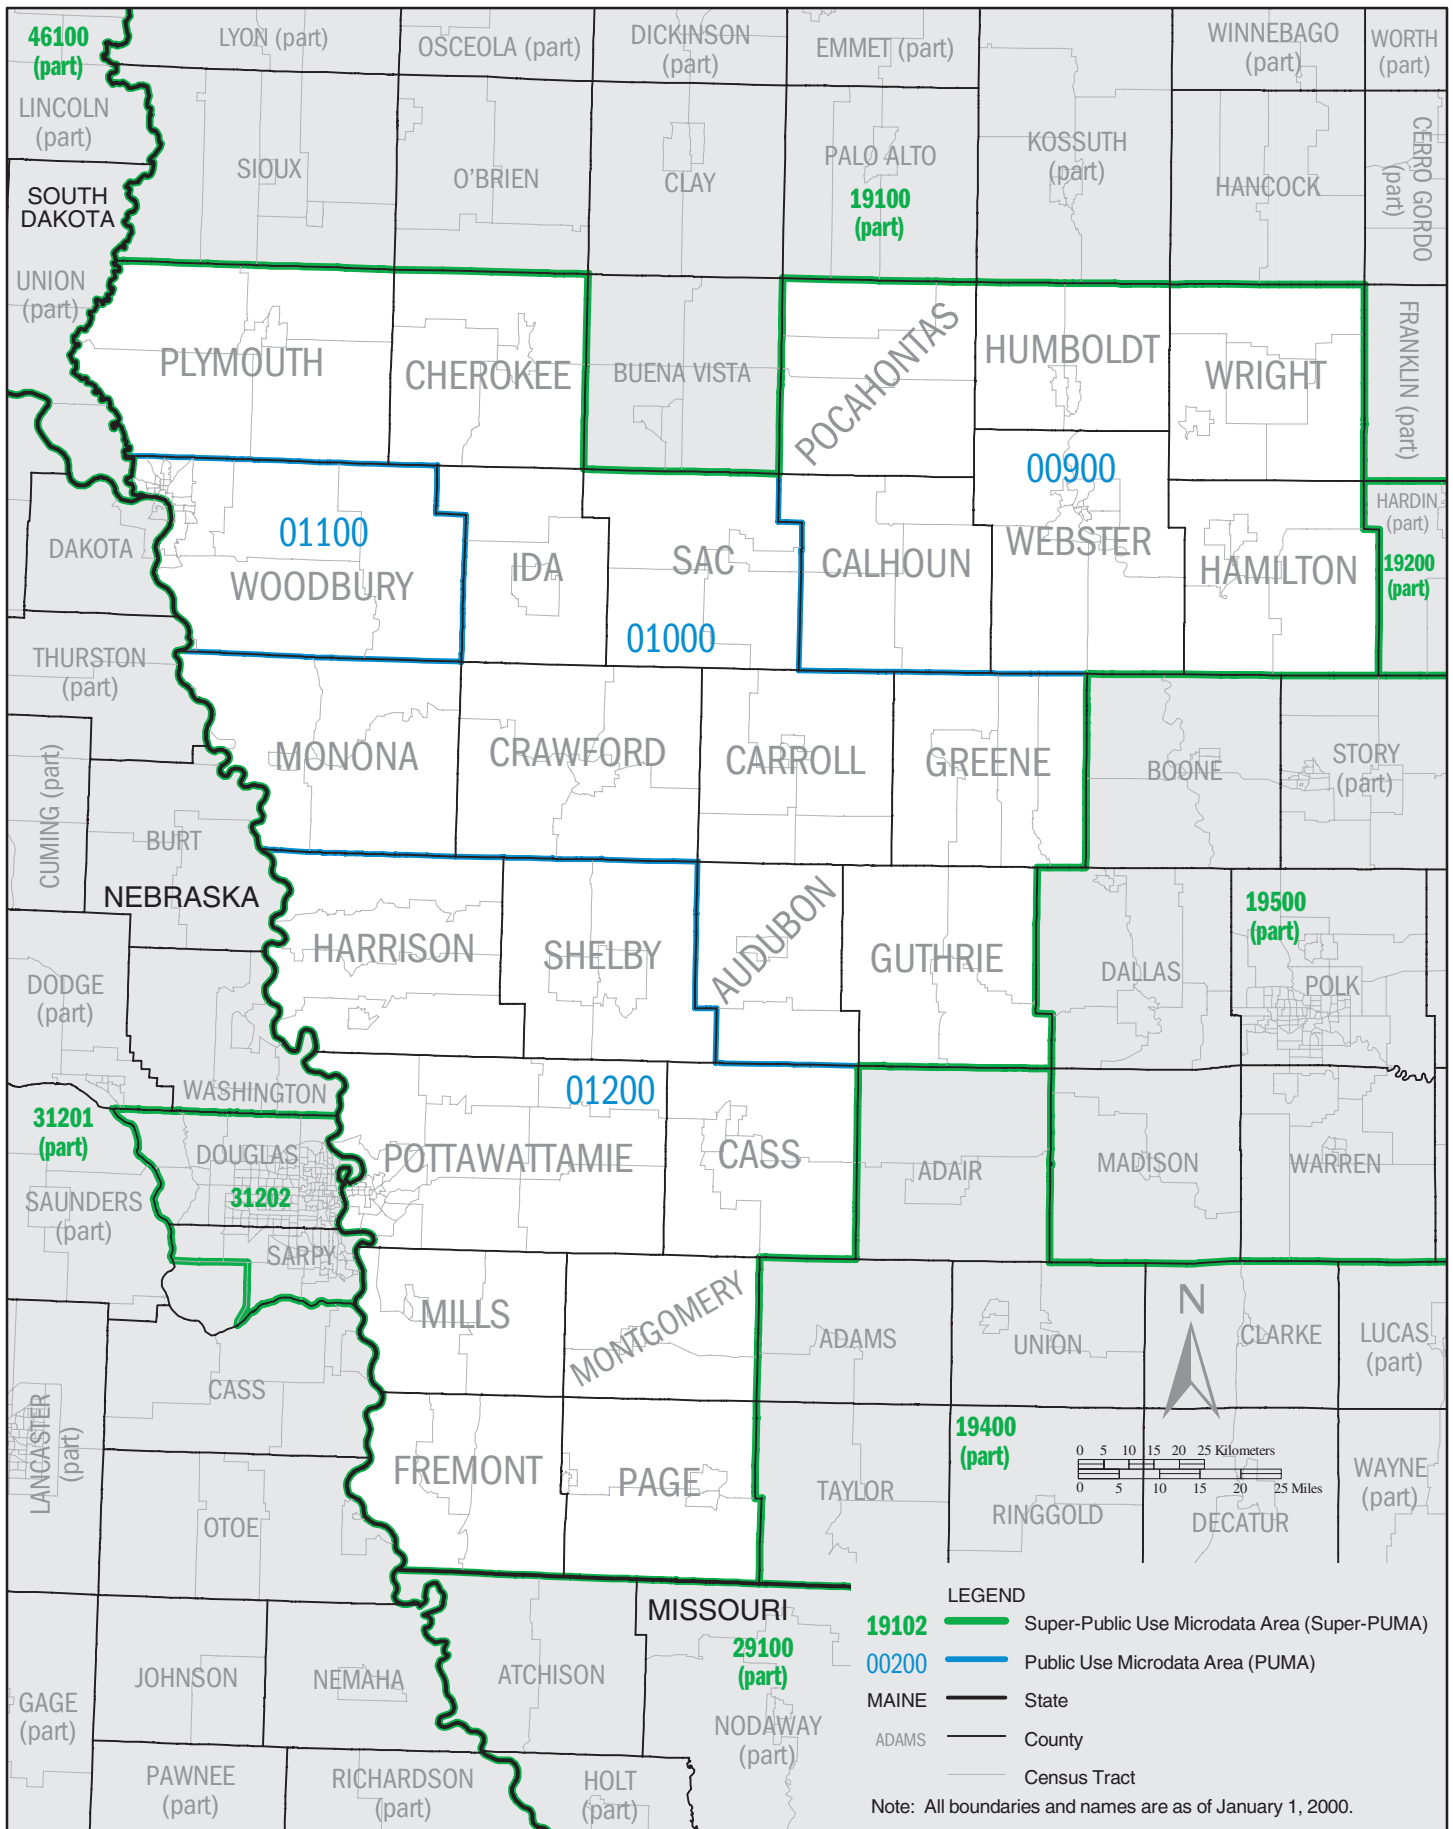

LEGEND

19102 Super-Public Use Microdata Area (Super-PUMA)

State

County

IOWA Super-PUMA 19100: Census 2000 Public Use Microdata Areas (PUMAs)

IOWA Super-PUMA 19300: Census 2000 Public Use Microdata Areas (PUMAs)

IOWA Super-PUMA 19400: Census 2000 Public Use Microdata Areas (PUMAs)

IOWA Super-PUMA 195000: Census 2000 Public Use Microdata Areas (PUMAs)

6 Iowa

Public Use Microdata Sample (PUMS) files
U.S. Census Bureau, Census 2000