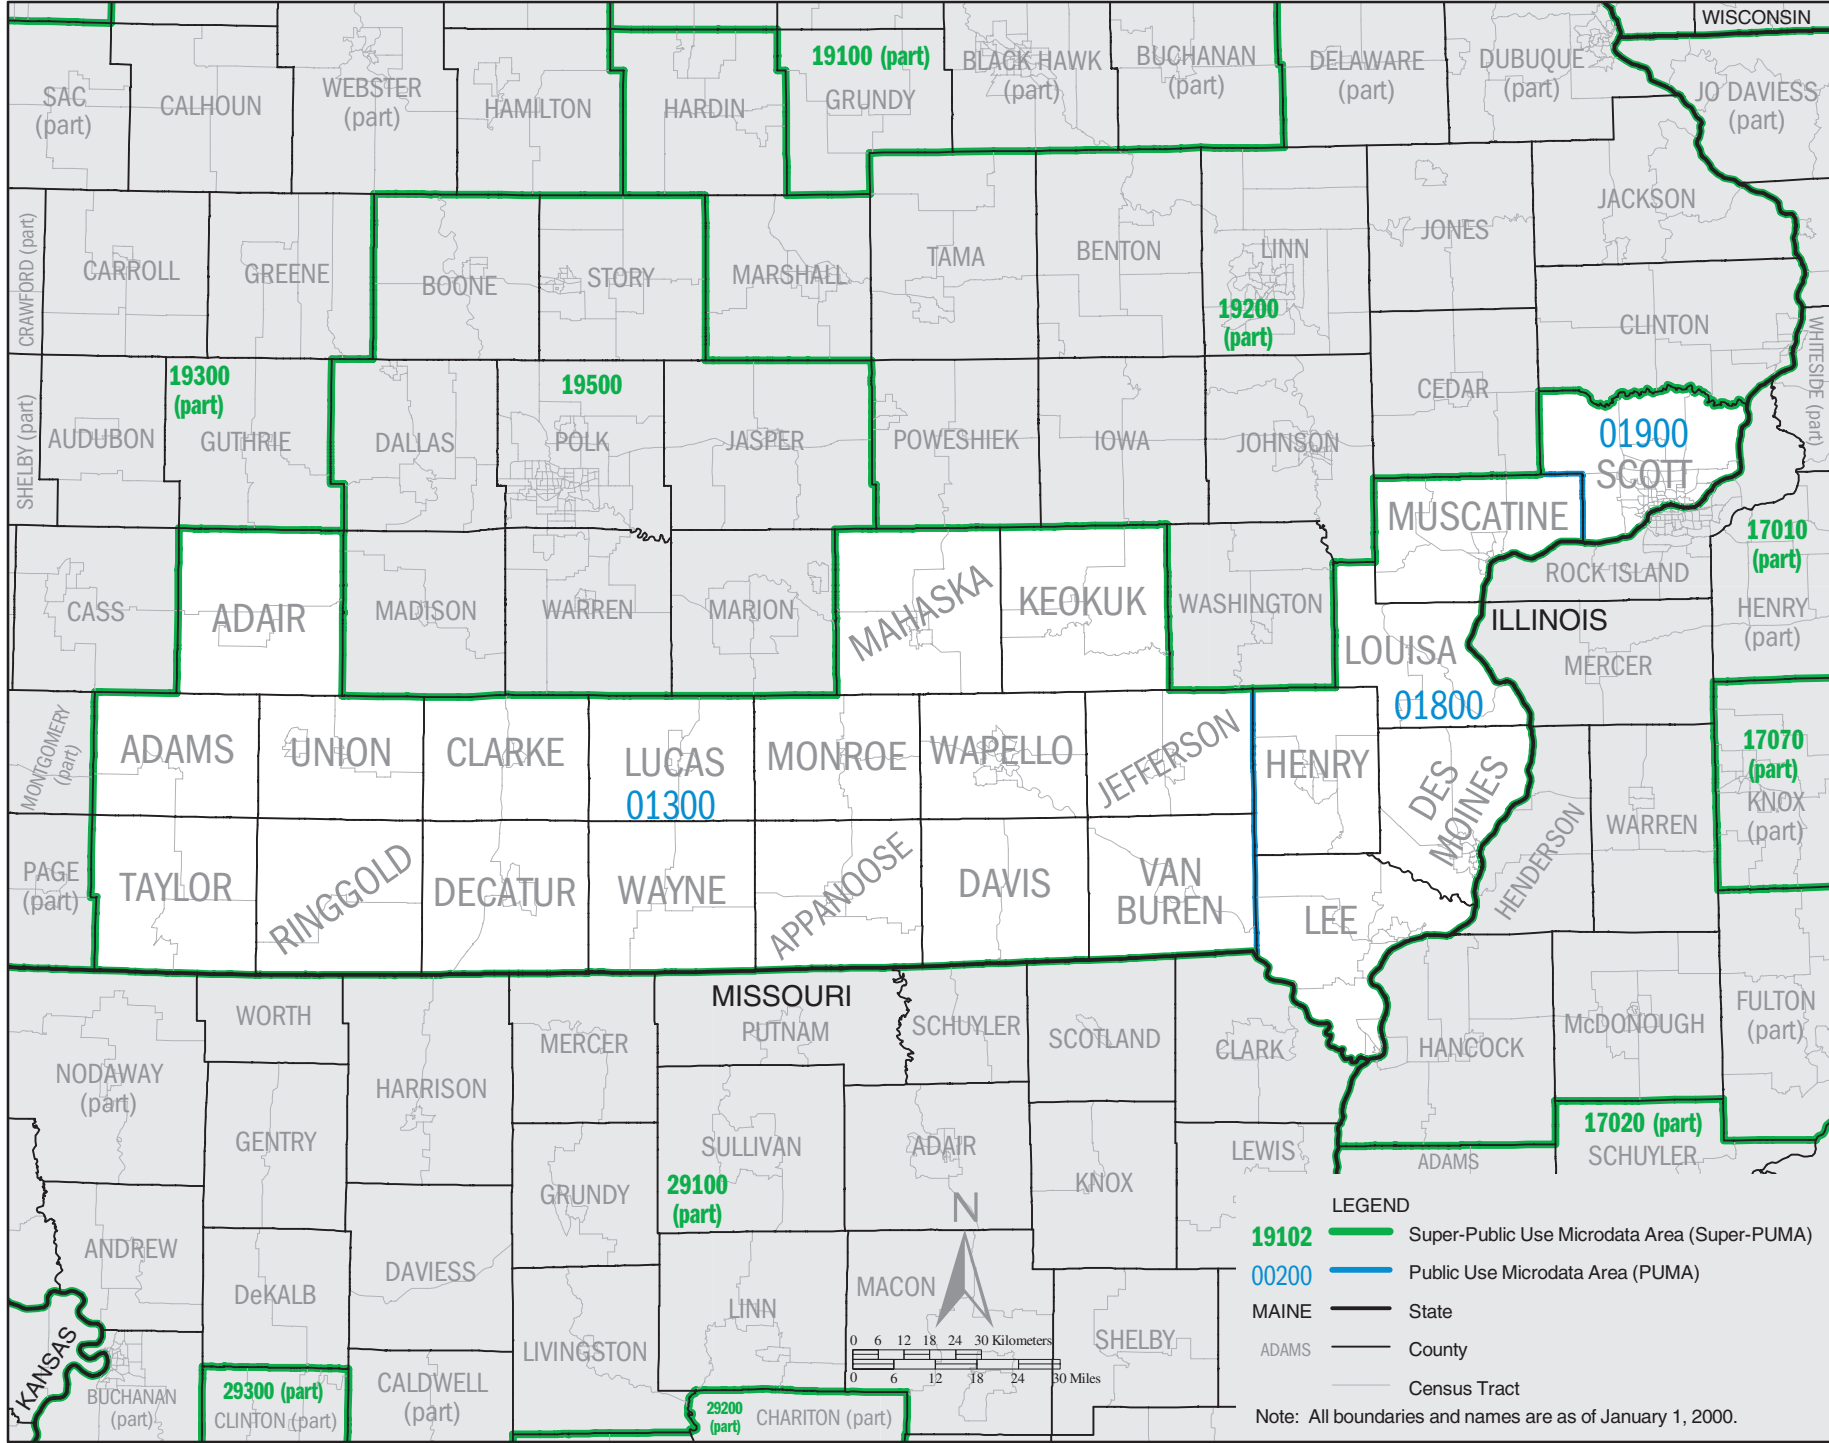

LEGEND

19102 Super-Public Use Microdata Area (Super-PUMA)

State

County

IOWA Super-PUMA 19100: Census 2000 Public Use Microdata Areas (PUMAs)

IOWA Super-PUMA 19300: Census 2000 Public Use Microdata Areas (PUMAs)

IOWA Super-PUMA 19400: Census 2000 Public Use Microdata Areas (PUMAs)

IOWA Super-PUMA 195000: Census 2000 Public Use Microdata Areas (PUMAs)

6 Iowa

Public Use Microdata Sample (PUMS) files
U.S. Census Bureau, Census 2000