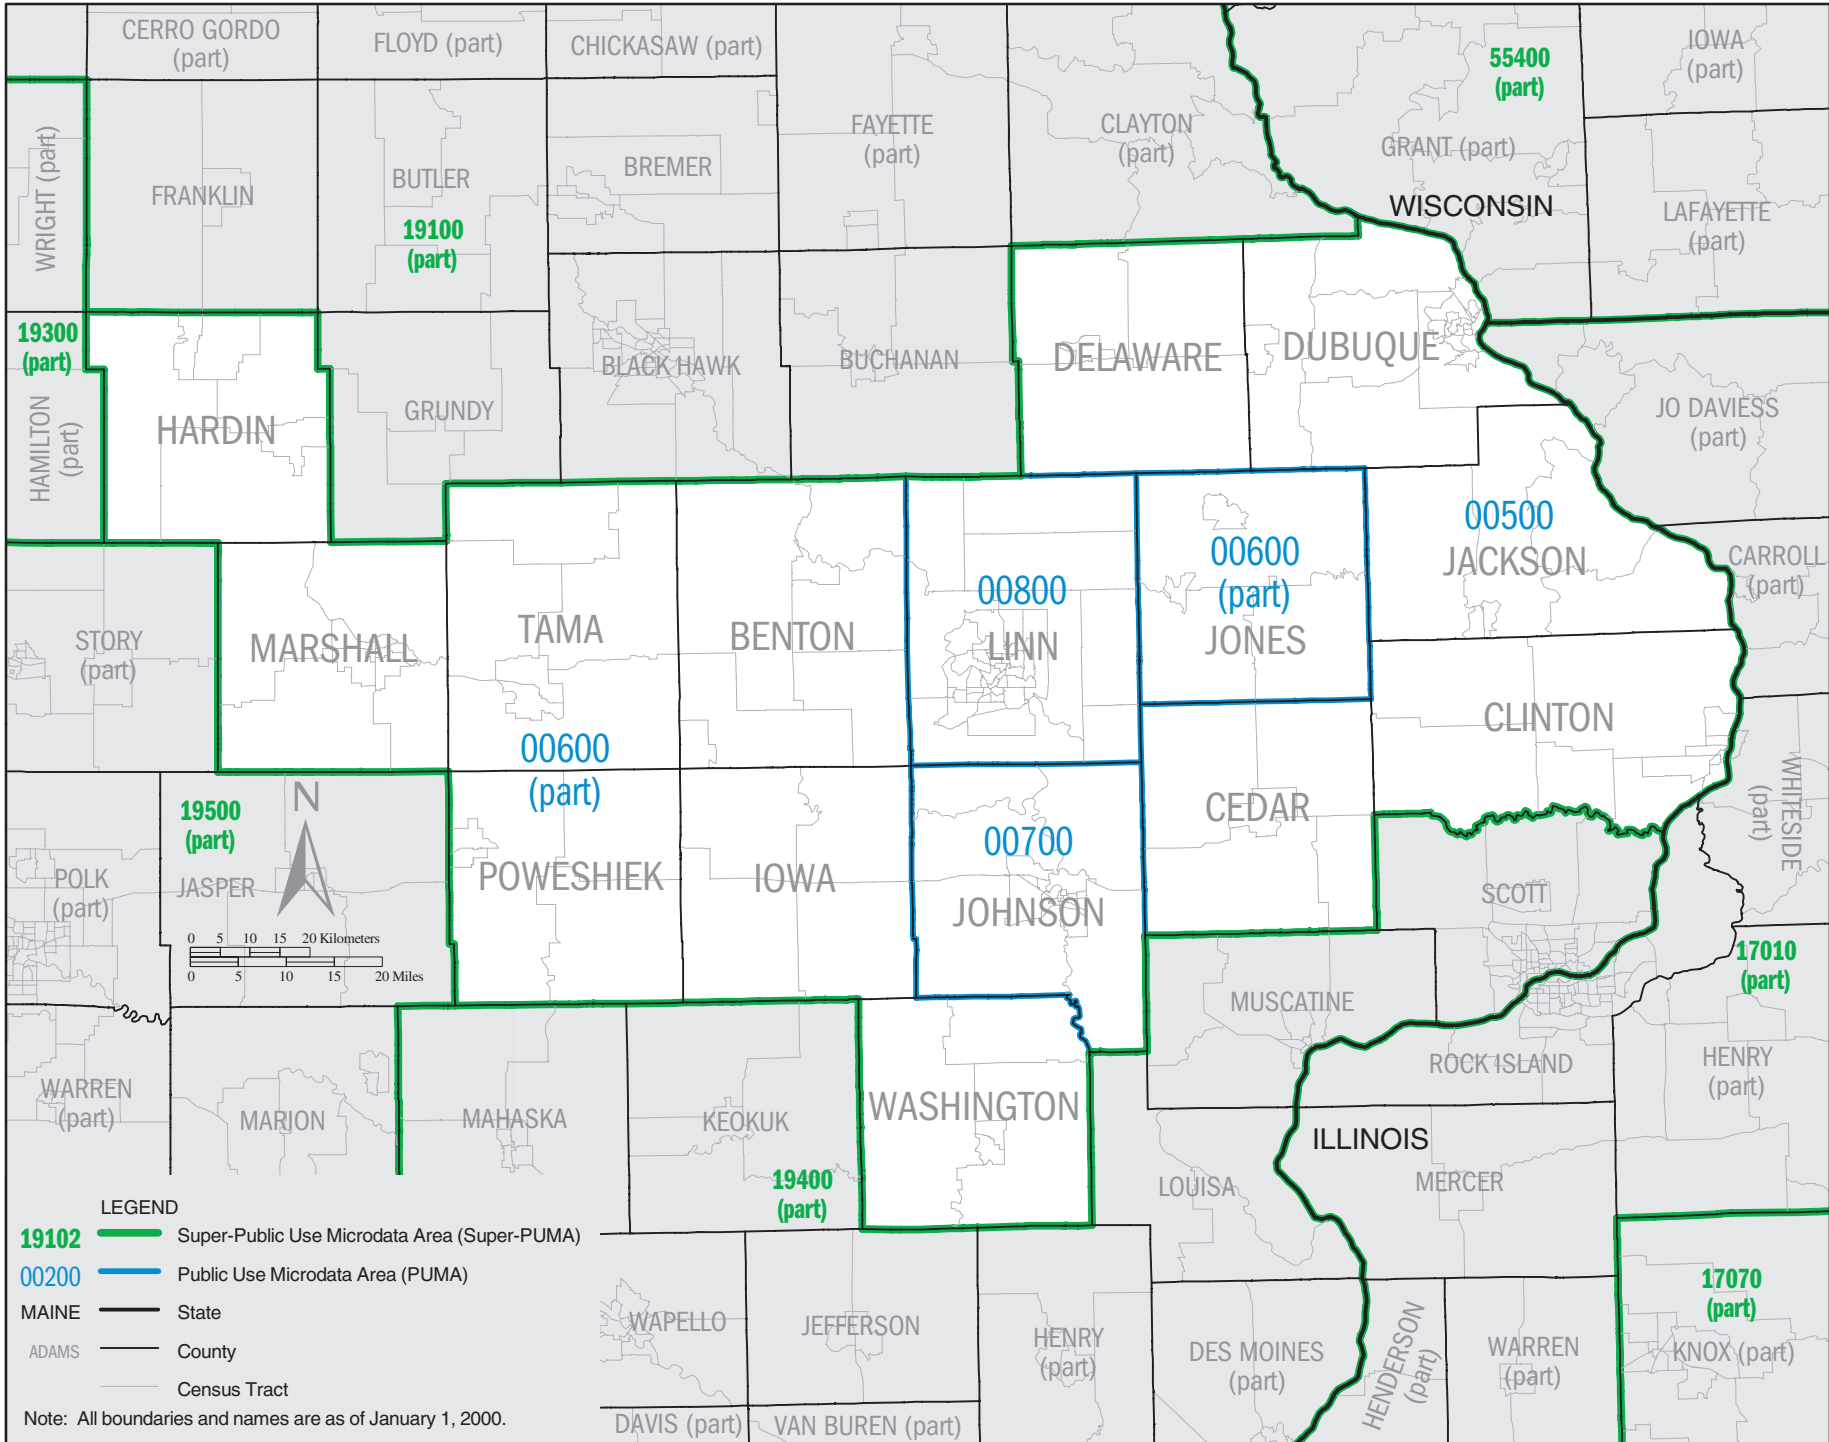

LEGEND

19102 Super-Public Use Microdata Area (Super-PUMA)

State

County

IOWA Super-PUMA 19100: Census 2000 Public Use Microdata Areas (PUMAs)

IOWA Super-PUMA 19300: Census 2000 Public Use Microdata Areas (PUMAs)

IOWA Super-PUMA 19400: Census 2000 Public Use Microdata Areas (PUMAs)

IOWA Super-PUMA 195000: Census 2000 Public Use Microdata Areas (PUMAs)

6 Iowa

Public Use Microdata Sample (PUMS) files
U.S. Census Bureau, Census 2000