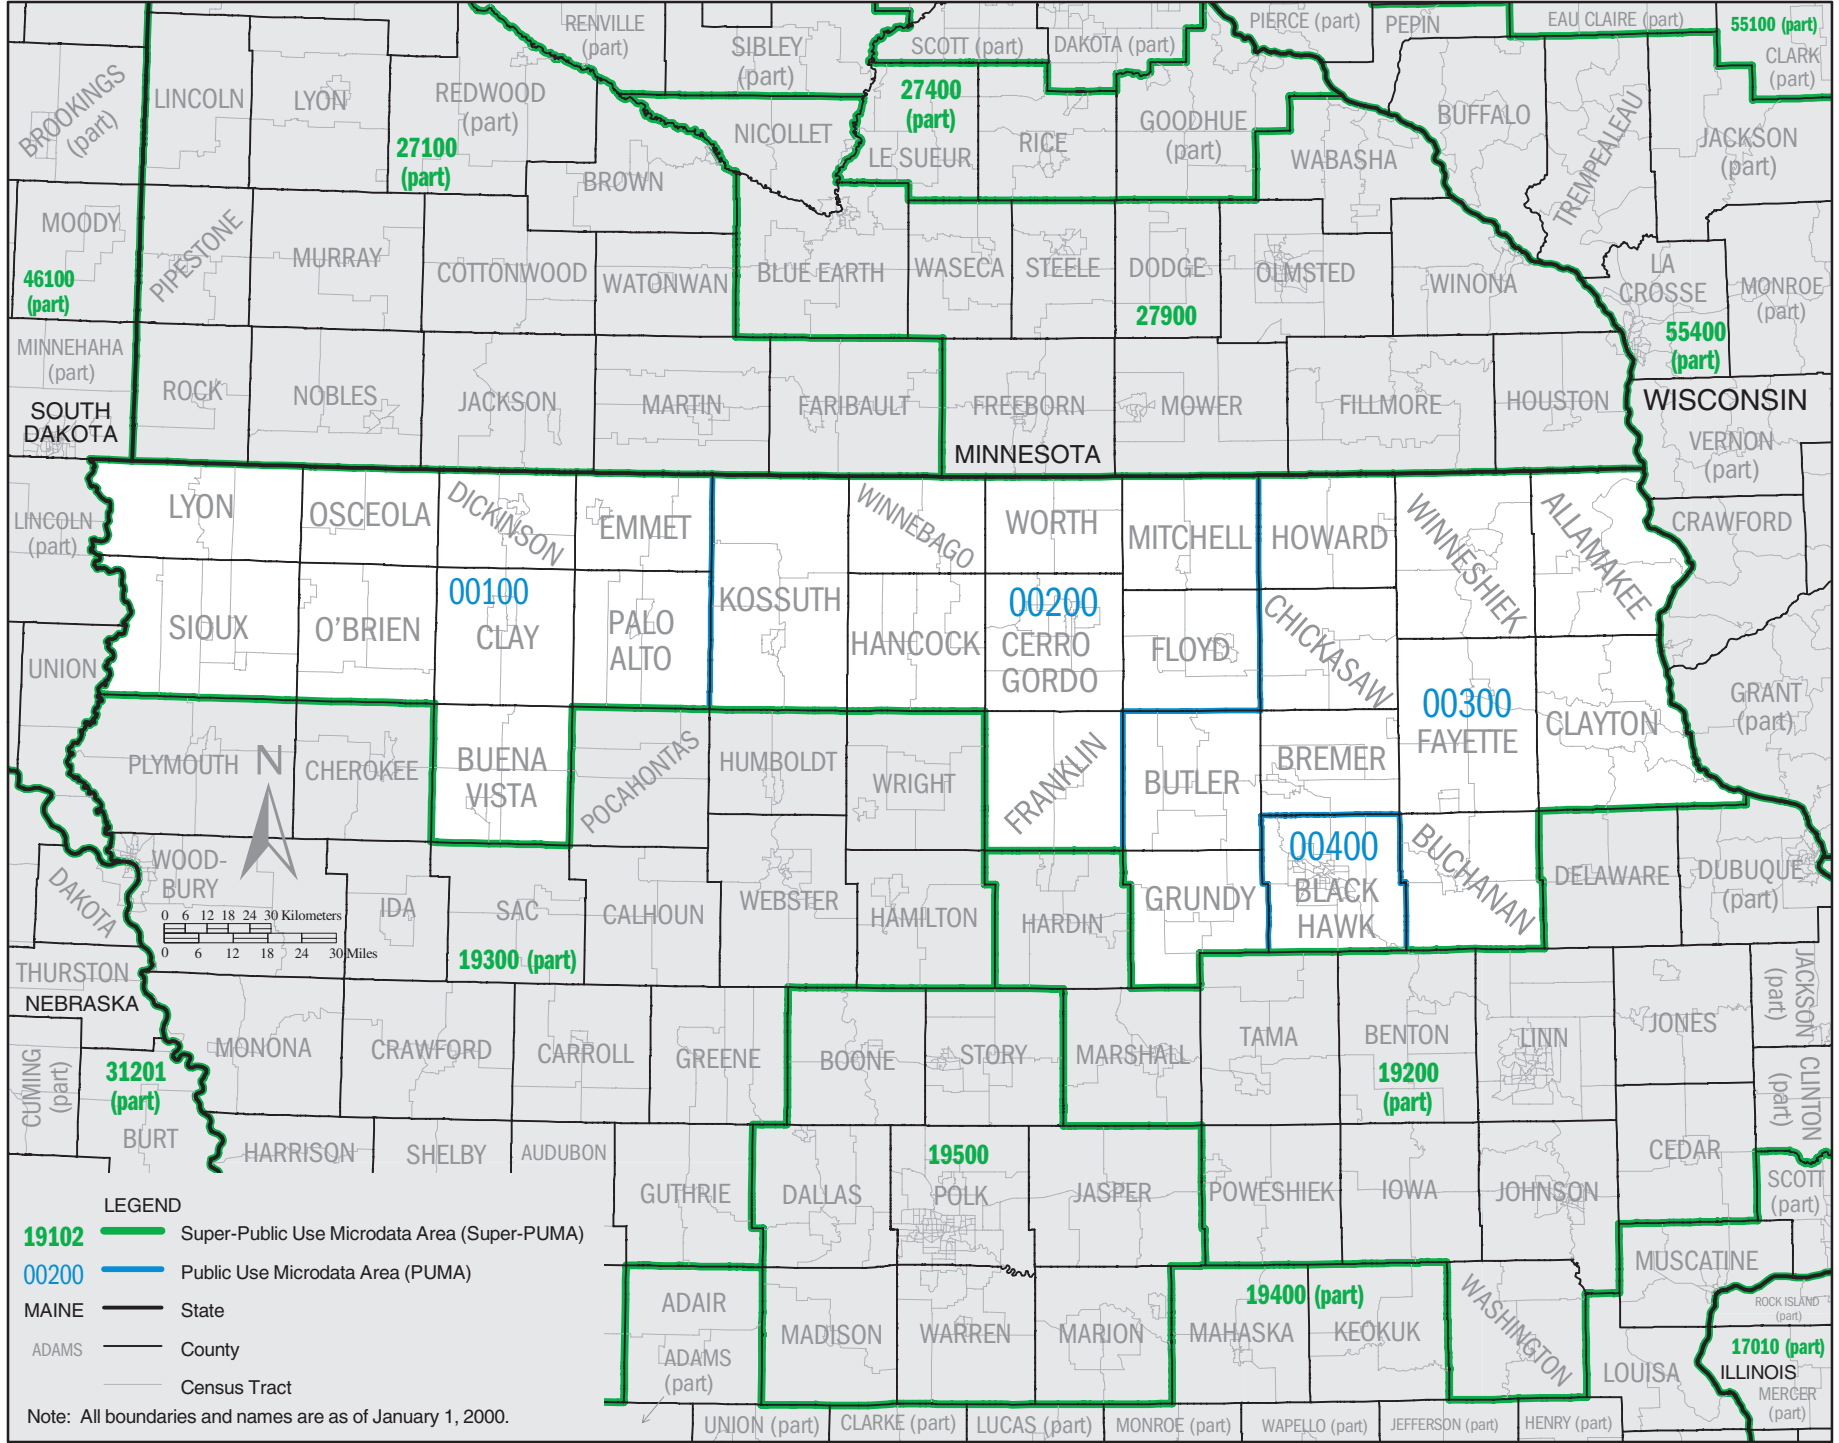

LEGEND

19102 Super-Public Use Microdata Area (Super-PUMA)

State

County

IOWA Super-PUMA 19100: Census 2000 Public Use Microdata Areas (PUMAs)

IOWA Super-PUMA 19300: Census 2000 Public Use Microdata Areas (PUMAs)

IOWA Super-PUMA 19400: Census 2000 Public Use Microdata Areas (PUMAs)

IOWA Super-PUMA 195000: Census 2000 Public Use Microdata Areas (PUMAs)

6 Iowa

Public Use Microdata Sample (PUMS) files
U.S. Census Bureau, Census 2000