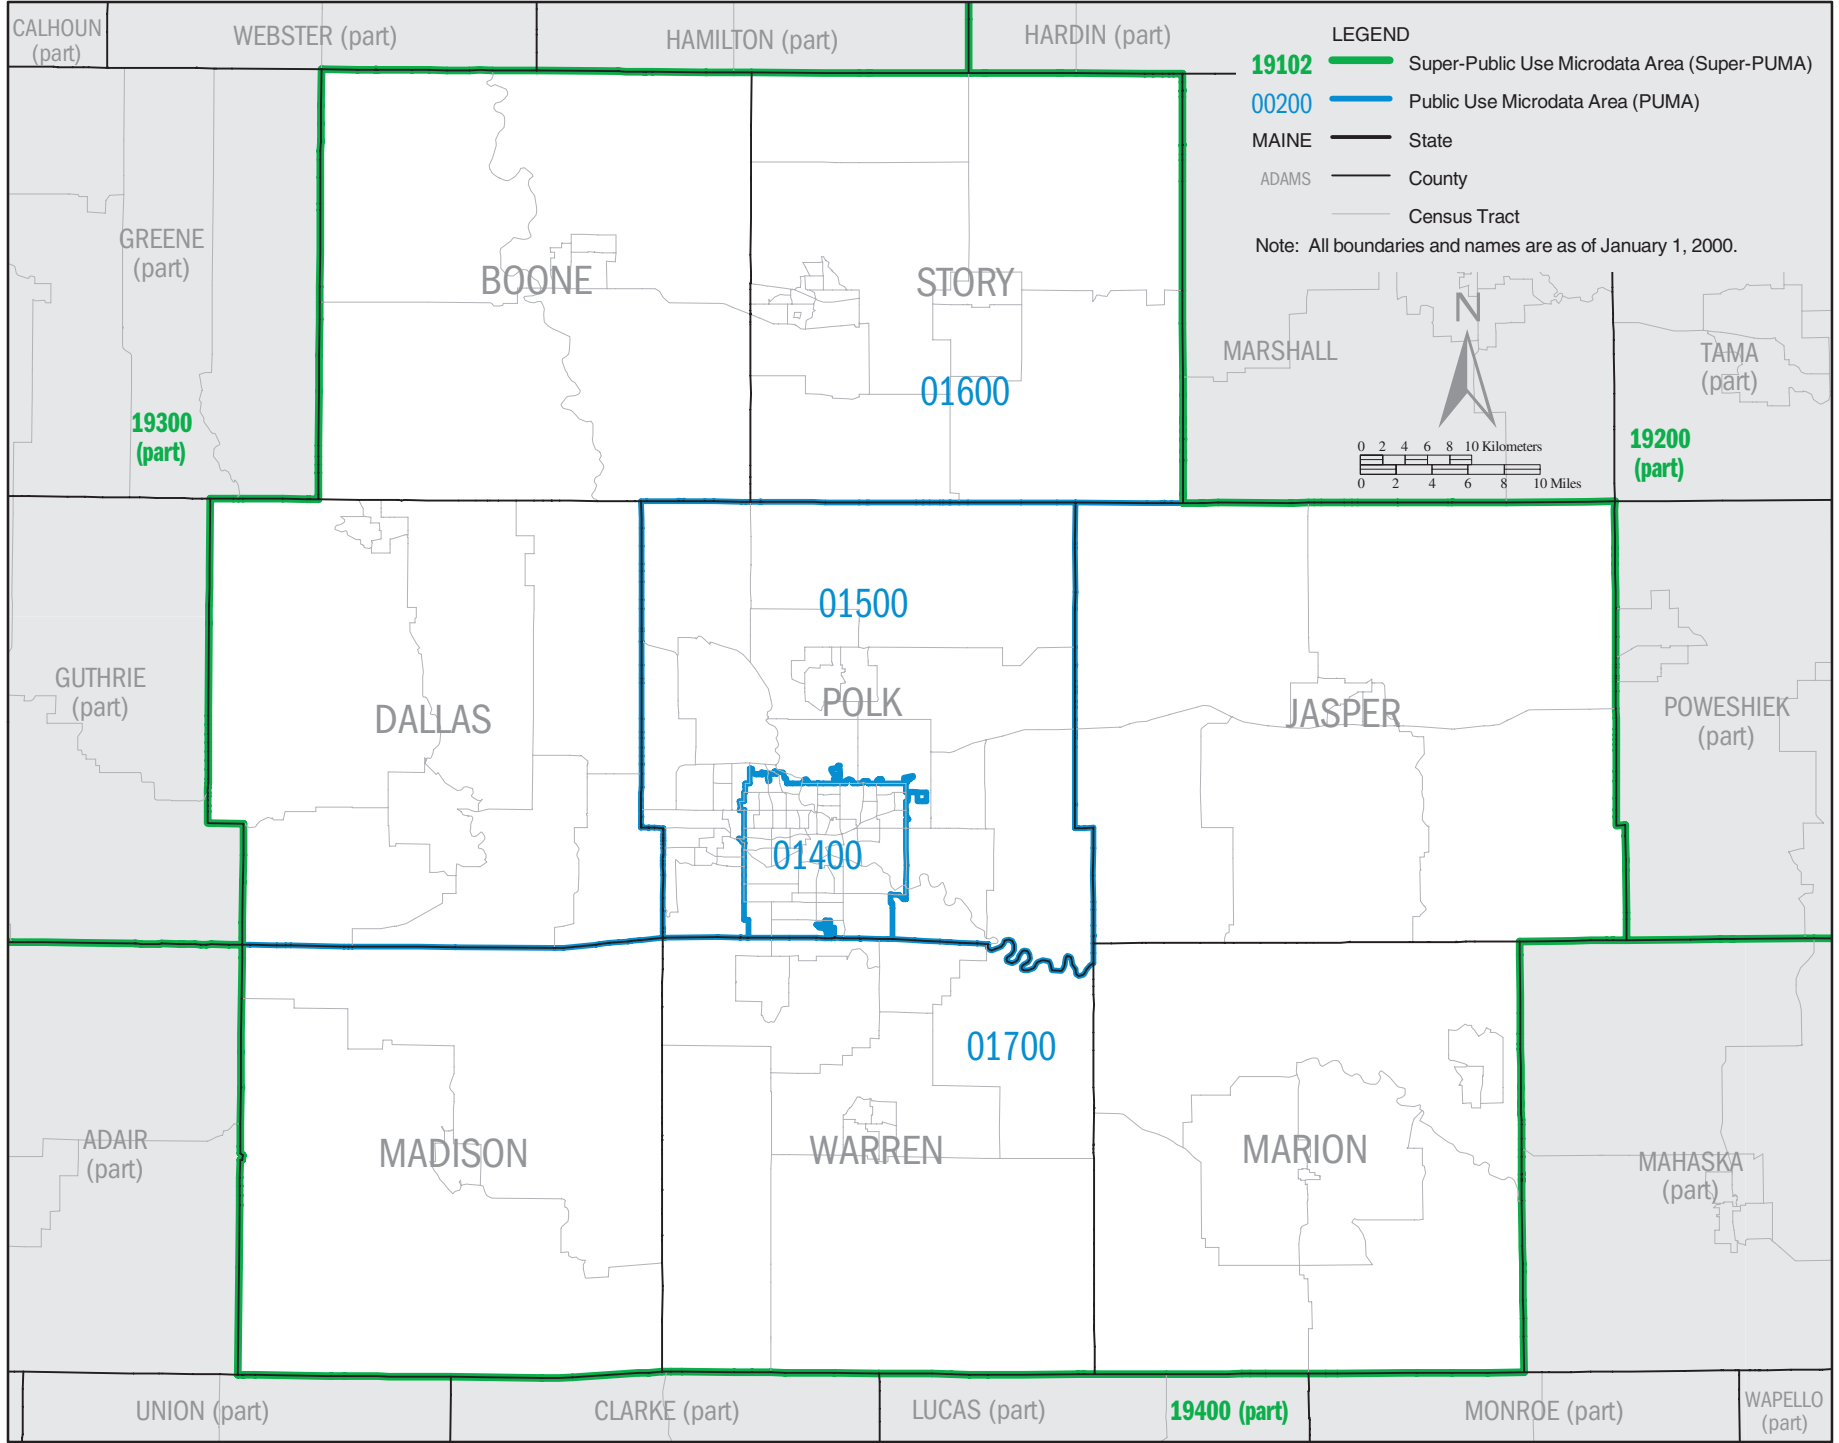

LEGEND

19102 Super-Public Use Microdata Area (Super-PUMA)

State

County

IOWA Super-PUMA 19100: Census 2000 Public Use Microdata Areas (PUMAs)

IOWA Super-PUMA 19300: Census 2000 Public Use Microdata Areas (PUMAs)

IOWA Super-PUMA 19400: Census 2000 Public Use Microdata Areas (PUMAs)

IOWA Super-PUMA 195000: Census 2000 Public Use Microdata Areas (PUMAs)

6 Iowa

Public Use Microdata Sample (PUMS) files
U.S. Census Bureau, Census 2000