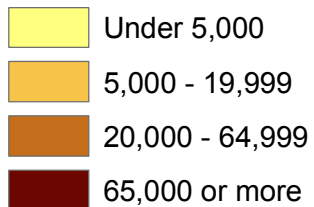

Iowa County Population: 2008 Estimates

July 1, 2008 Population

Source: U.S. Census Bureau, Population Division, Released 3/2009
 Prepared by: State Library of Iowa, State Data Center Program, 800-248-4483,
<http://www.iowadatacenter.org>