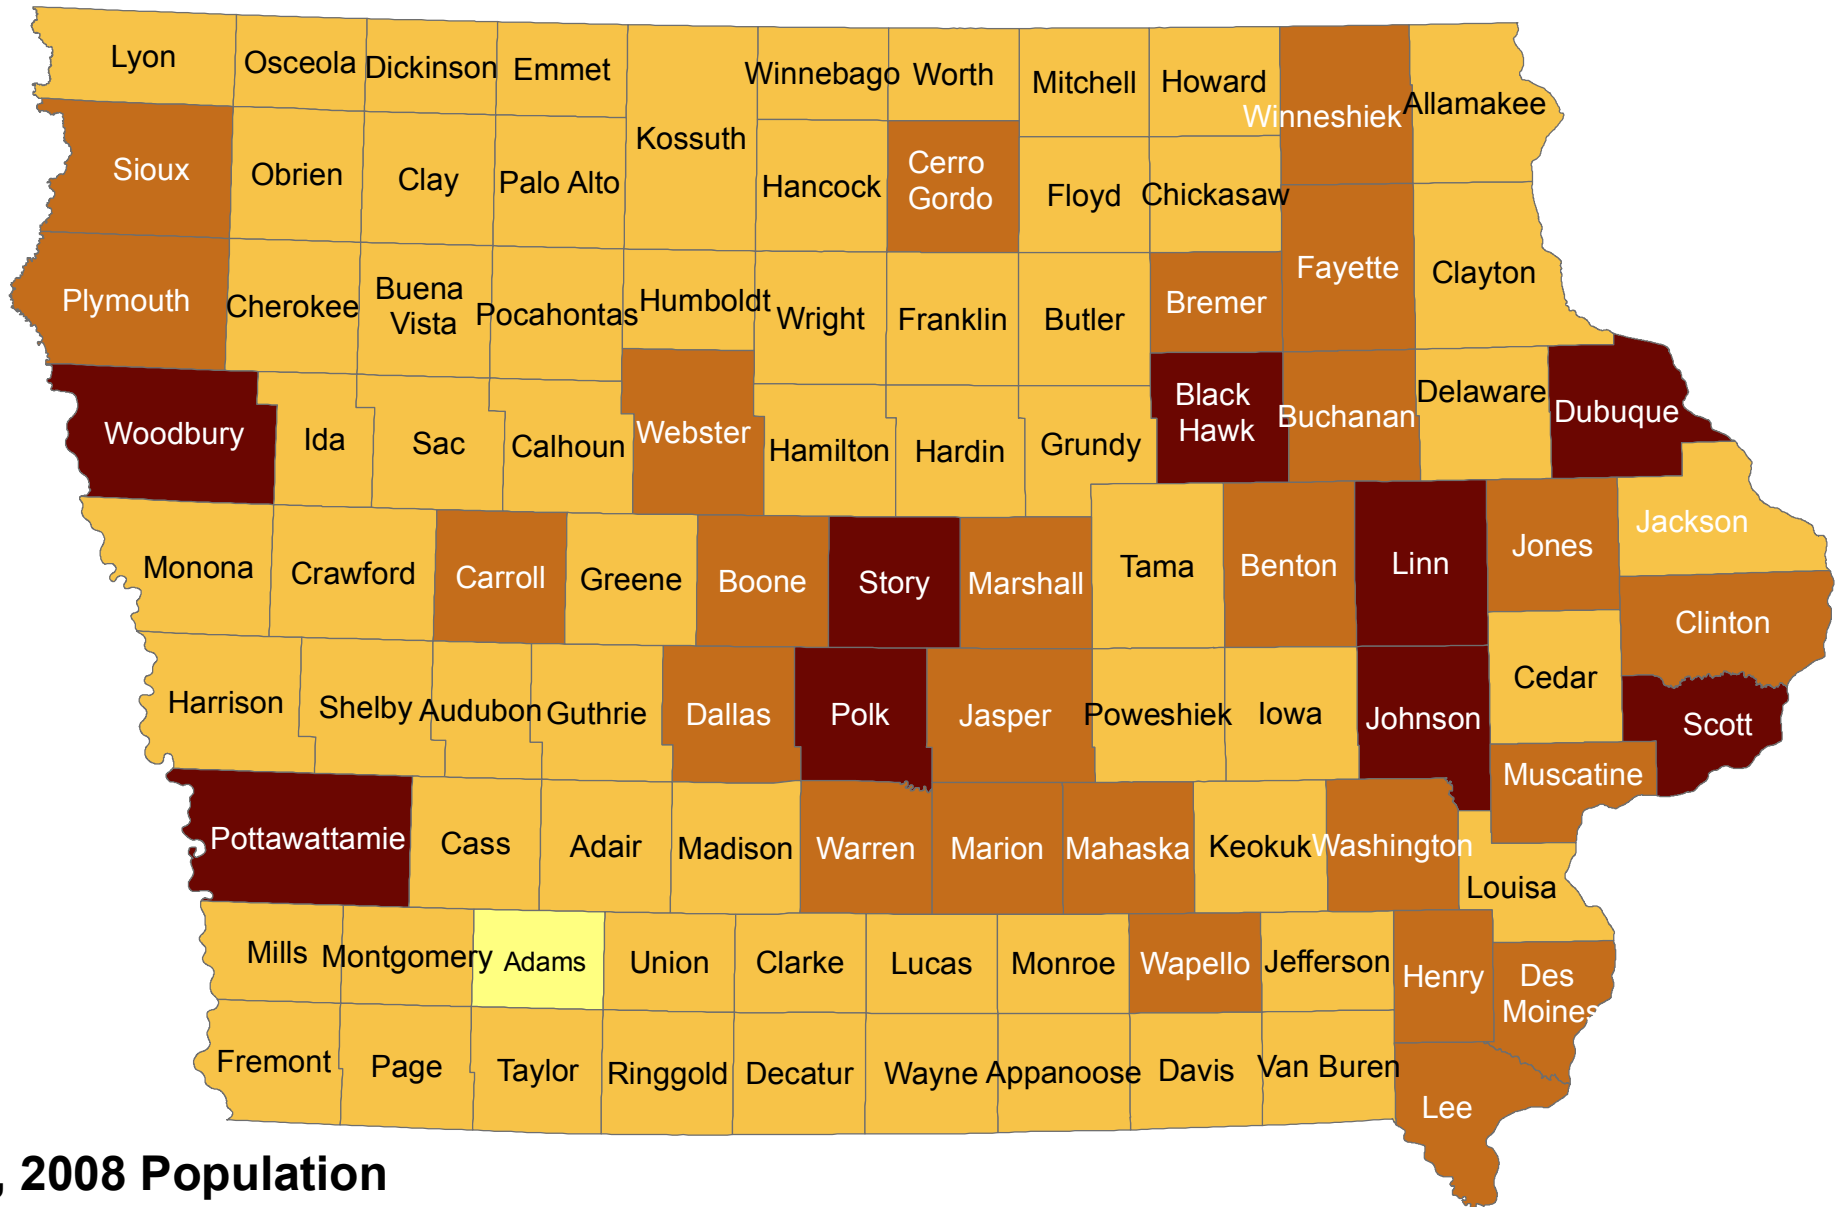

Iowa County Population: 2008 Estimates

July 1, 2008 Population

Source: U.S. Census Bureau, Population Division, Released 3/2009
 Prepared by: State Library of Iowa, State Data Center Program, 800-248-4483,
<http://www.iowadatacenter.org>