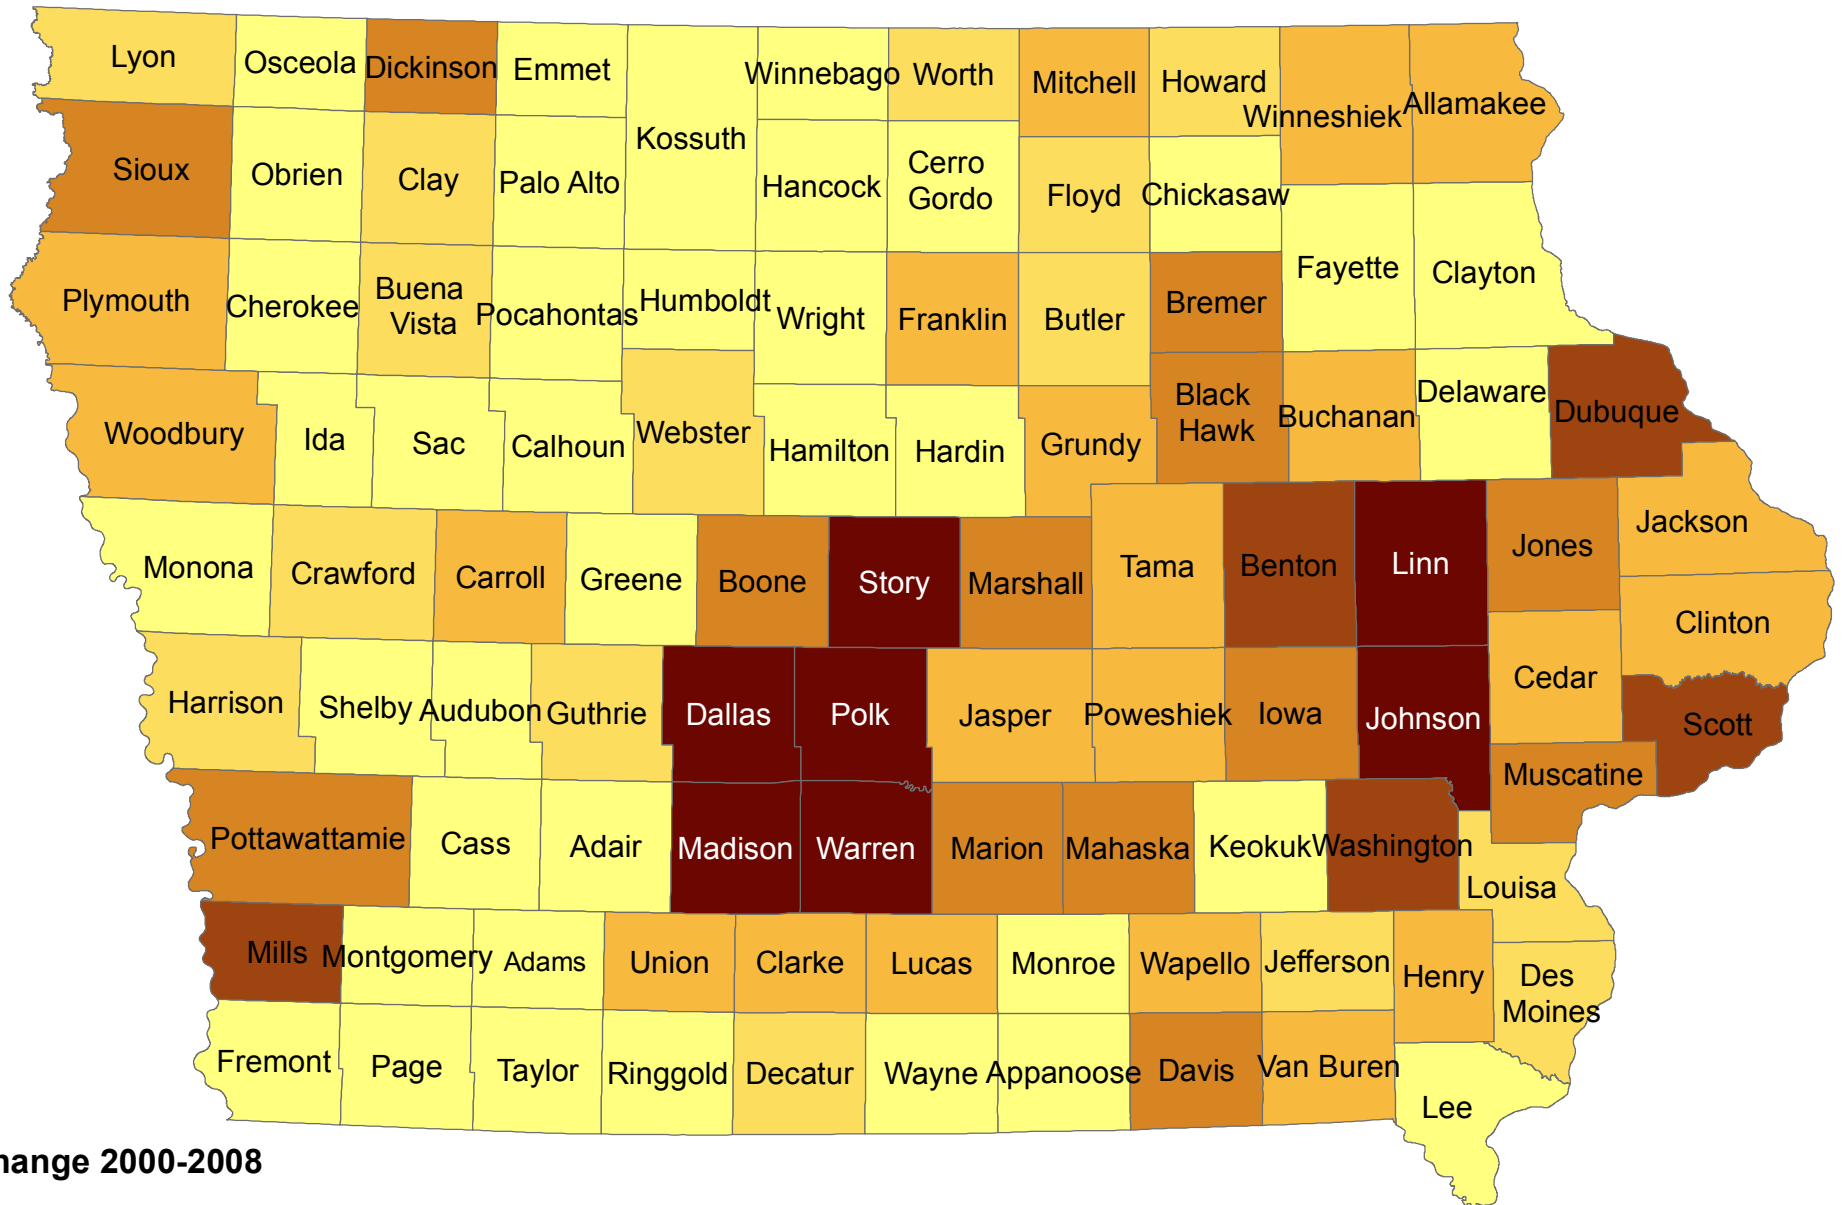

Iowa Counties by Percent Change in Population: 2000-2008

Percent Change 2000-2008

Source: U.S. Census Bureau, Population Division, Released 3/2009
 Prepared by: State Library of Iowa, State Data Center Program, 800-248-4483,
<http://www.iowadatacenter.org>