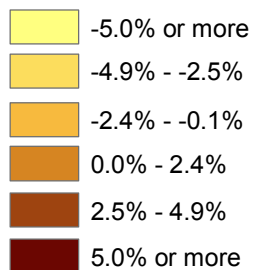

Iowa Counties by Percent Change in Population: 2000-2008

Percent Change 2000-2008

Source: U.S. Census Bureau, Population Division, Released 3/2009
 Prepared by: State Library of Iowa, State Data Center Program, 800-248-4483,
<http://www.iowadatacenter.org>