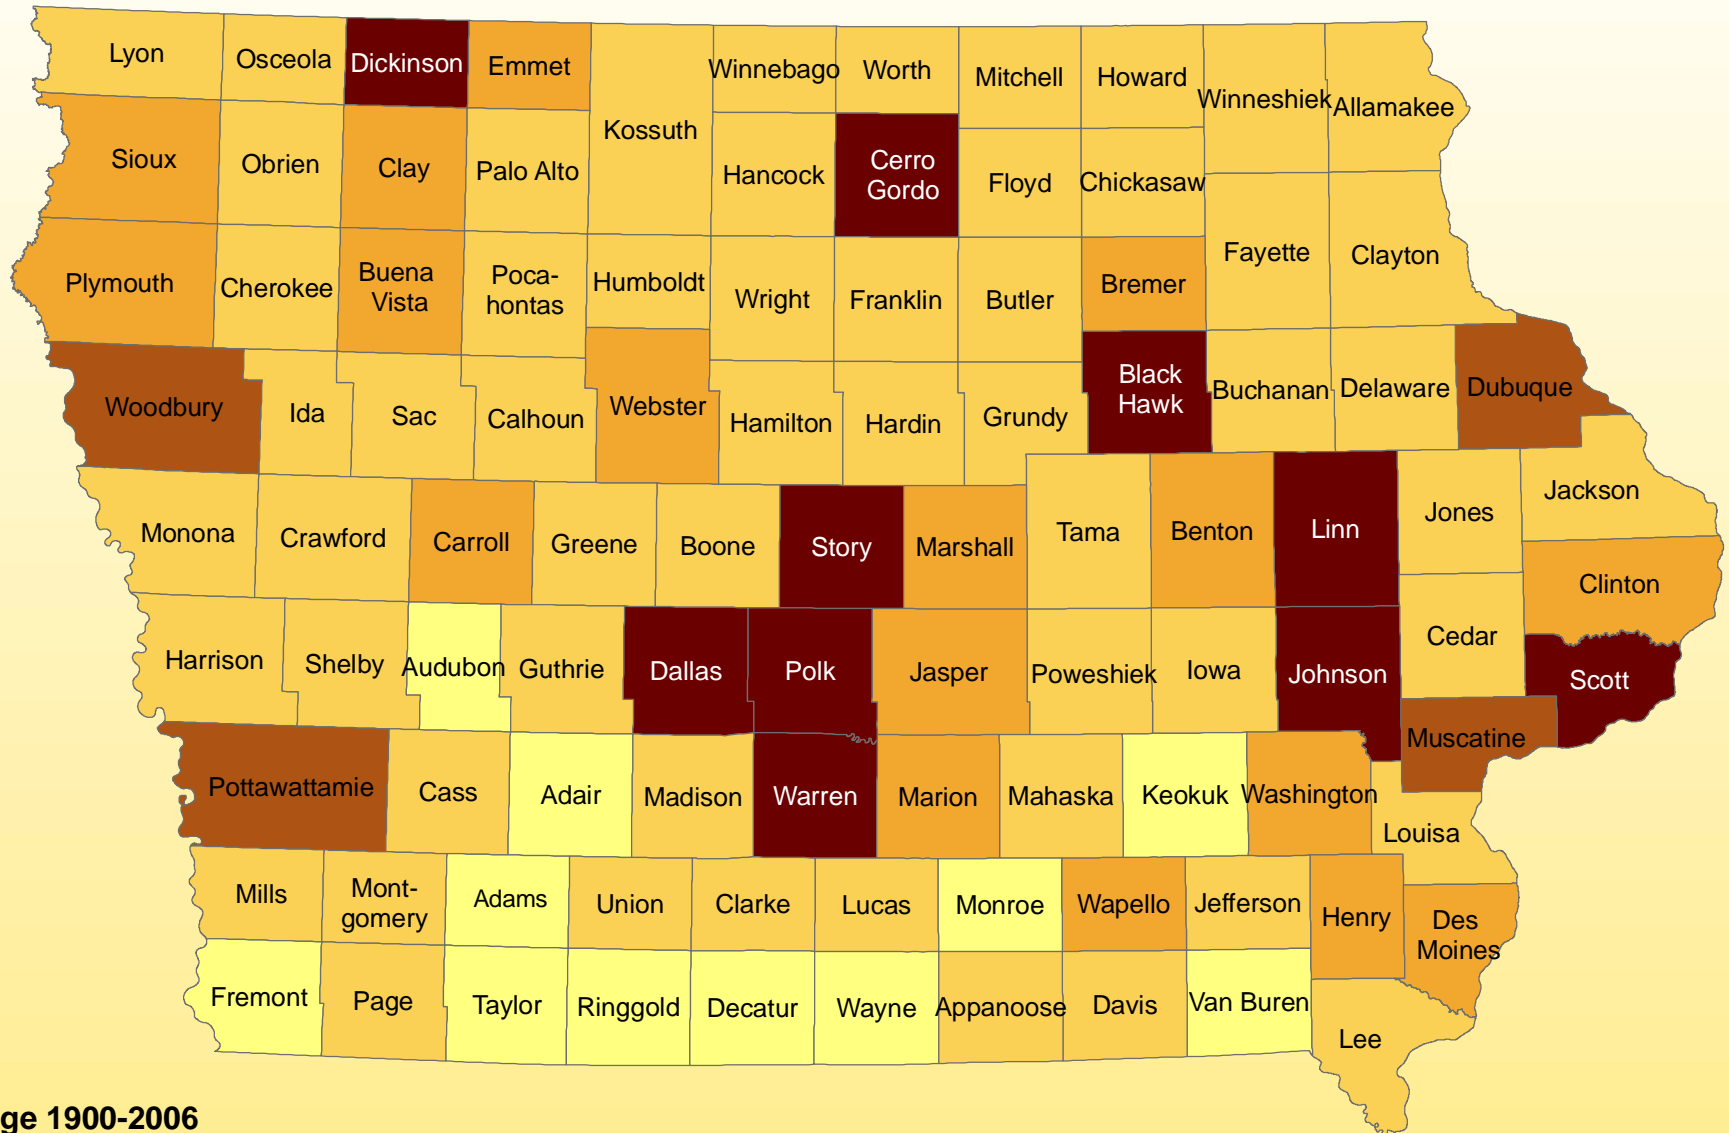

Iowa Counties by Percent Change in Population 1900-2006

Percent Change 1900-2006

- 50% or more
- 49.9% to -0.1%
- 0 to 49.9%
- 50.0% to 99.9%
- 100% or more

Source: U.S. Census Bureau, Population Division, Released 3/2007
 Prepared By: State Library of Iowa, State Data Center Program, 800-248-4483,
<http://www.iowadatacenter.org>