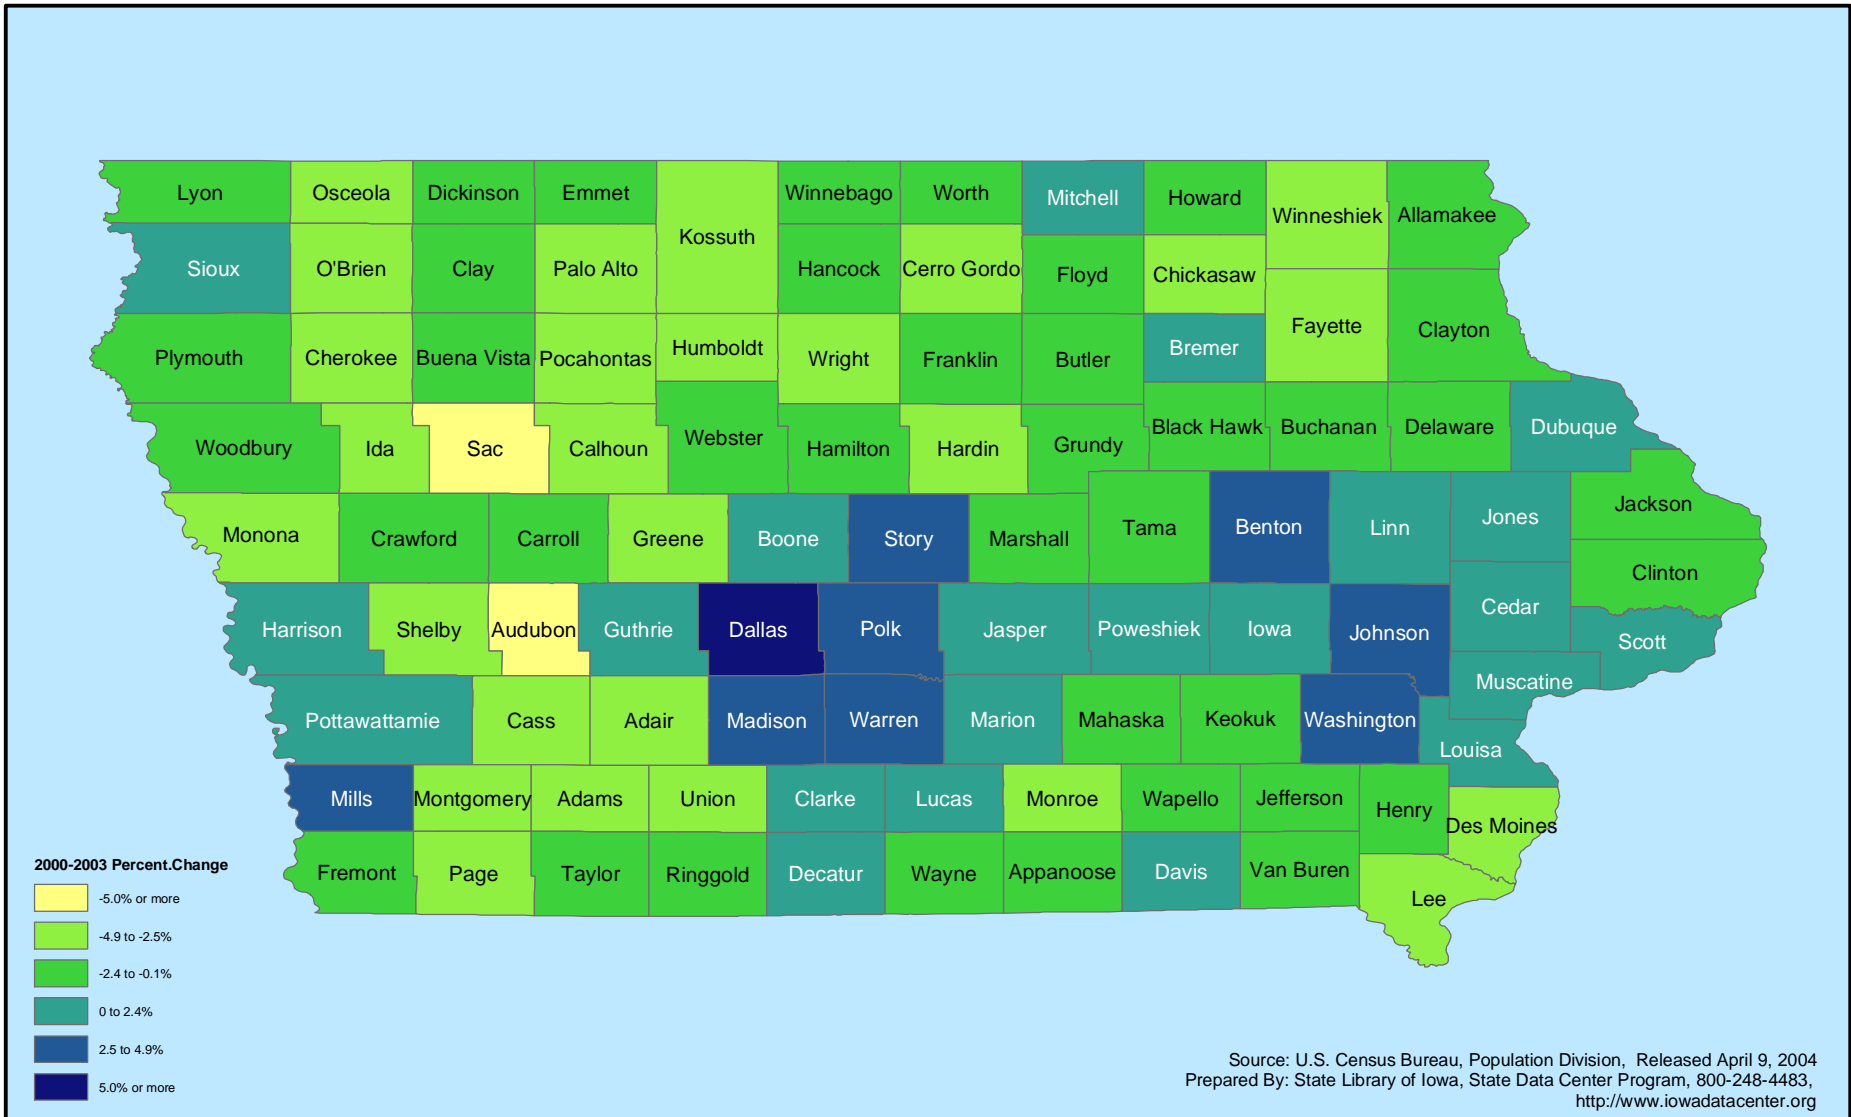

Iowa Counties by Percent Change in Population: 2000-2003 (superseded)

Source: U.S. Census Bureau, Population Division, Released April 9, 2004
 Prepared By: State Library of Iowa, State Data Center Program, 800-248-4483,
<http://www.iowadatacenter.org>