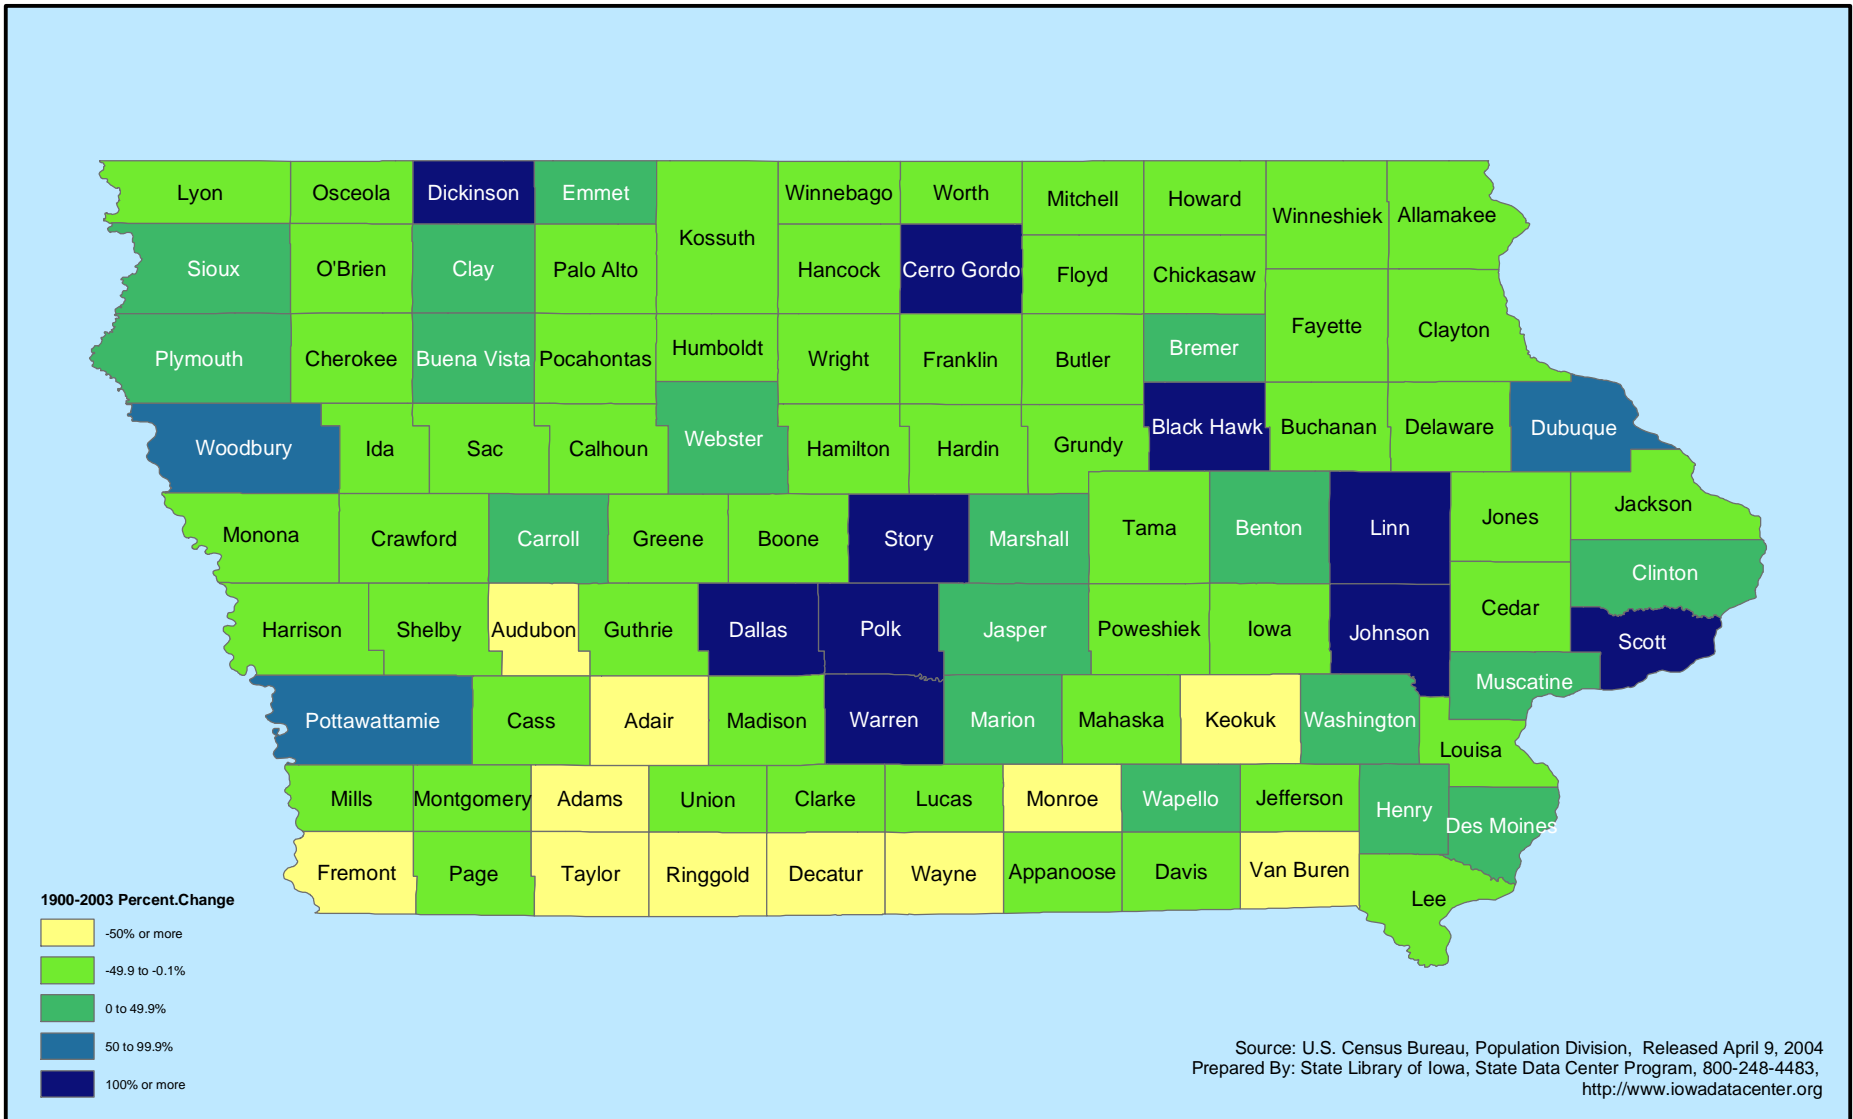

Iowa Counties by Percent Change in Population: 1900-2003 (superseded)

Source: U.S. Census Bureau, Population Division, Released April 9, 2004
 Prepared By: State Library of Iowa, State Data Center Program, 800-248-4483,
<http://www.iowadatacenter.org>