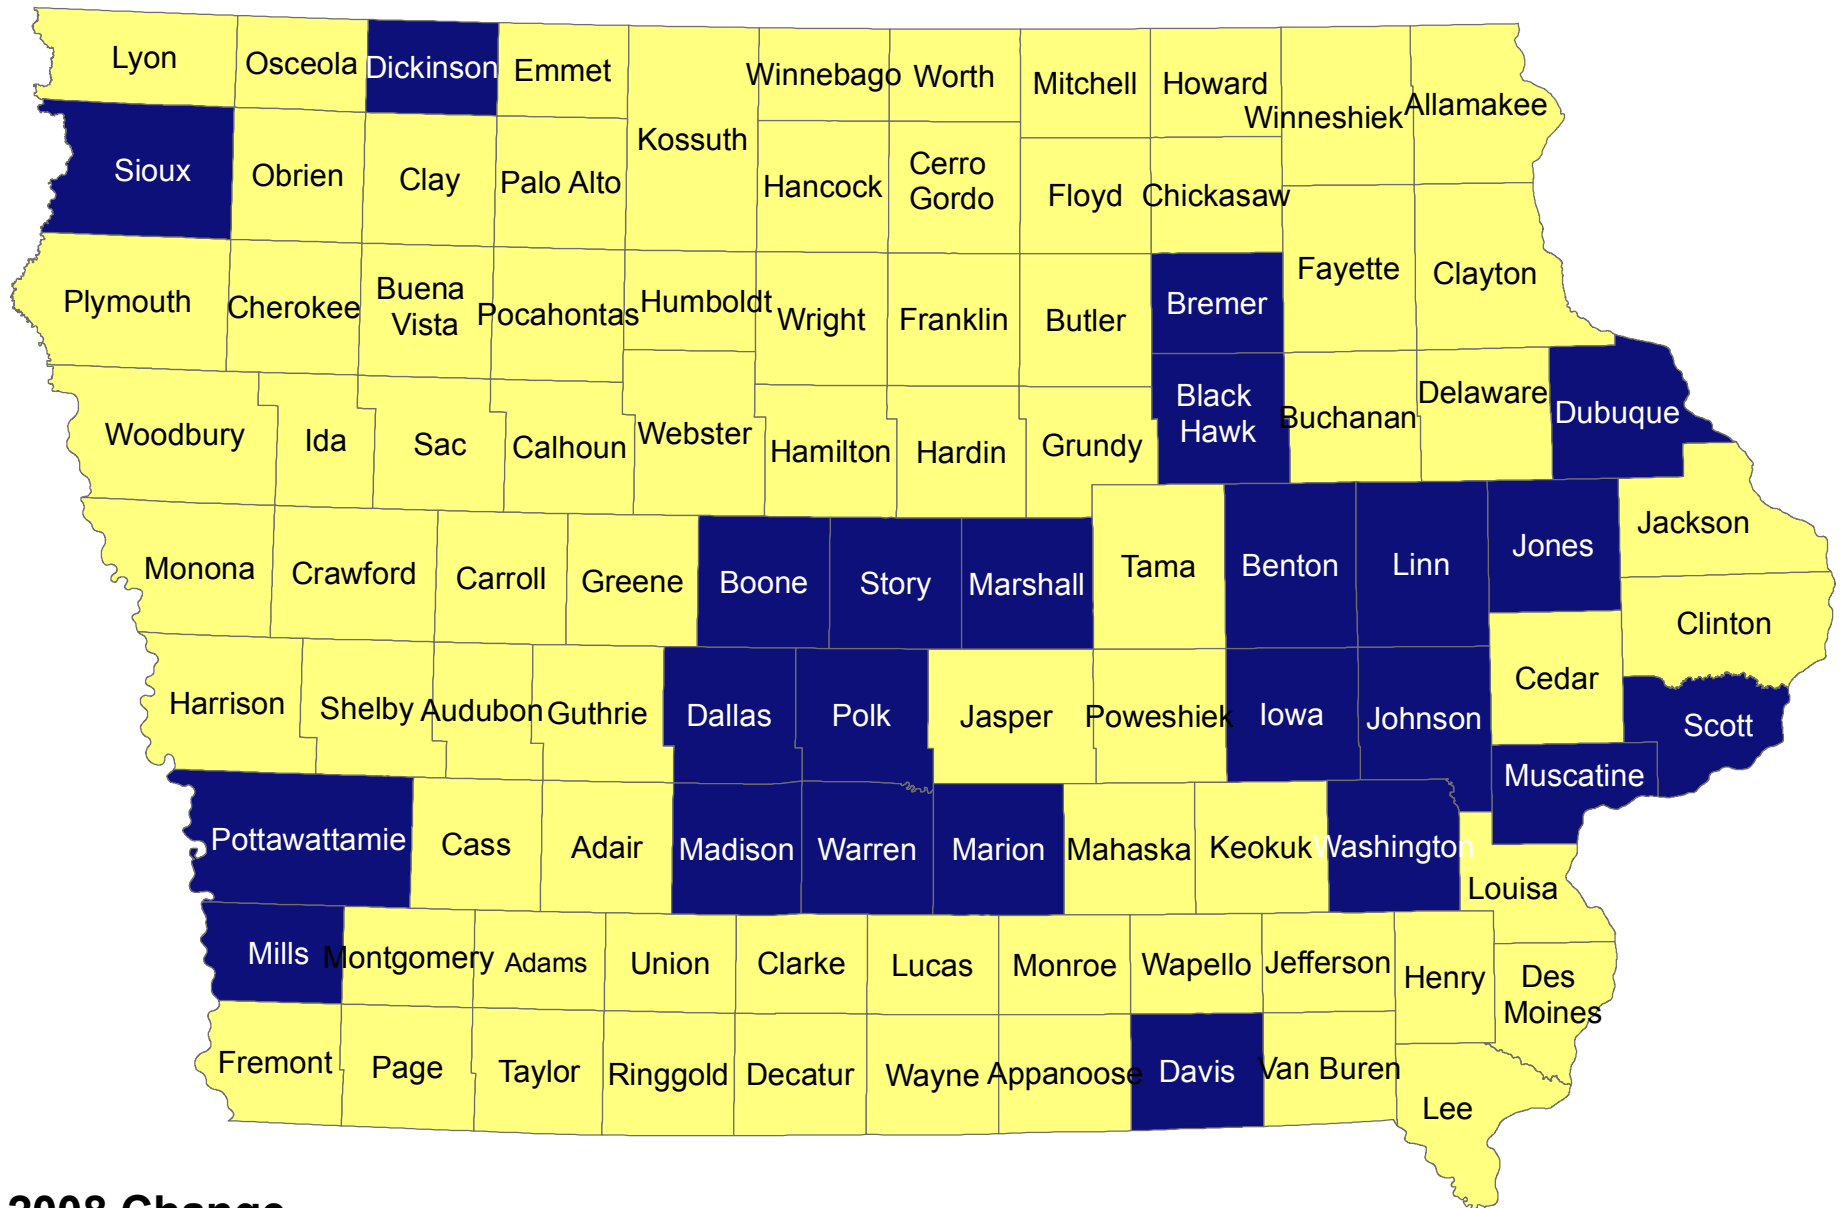

# Iowa Counties by Population Gain or Loss: 2000-2008