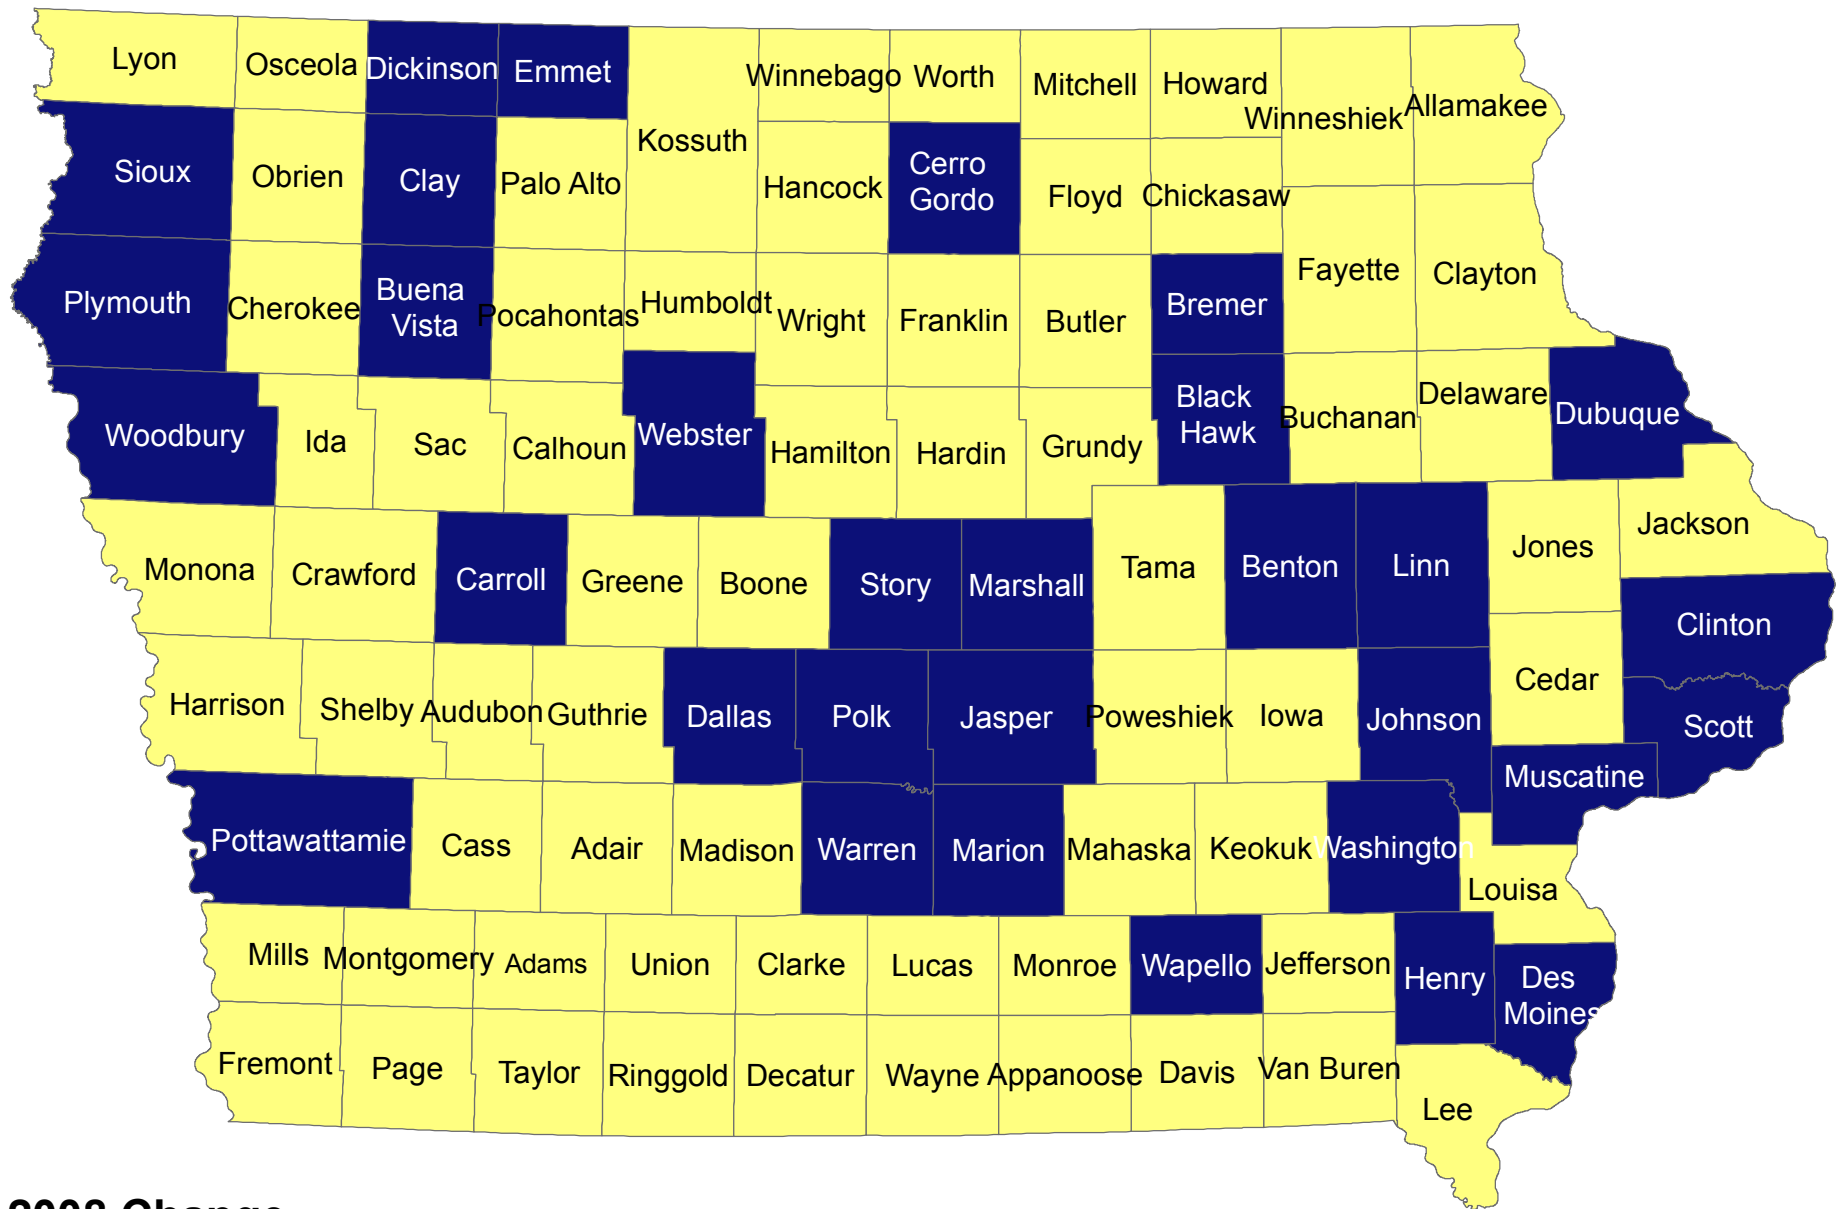

# Iowa Counties by Population Gain or Loss: 1900-2008

## 1900-2008 Change

- Population loss
- No change
- Population gain

Source: U.S. Census Bureau, Population Division, Released 3/2009  
 Prepared by: State Library of Iowa, State Data Center Program, 800-248-4483,  
<http://www.iowadatacenter.org>