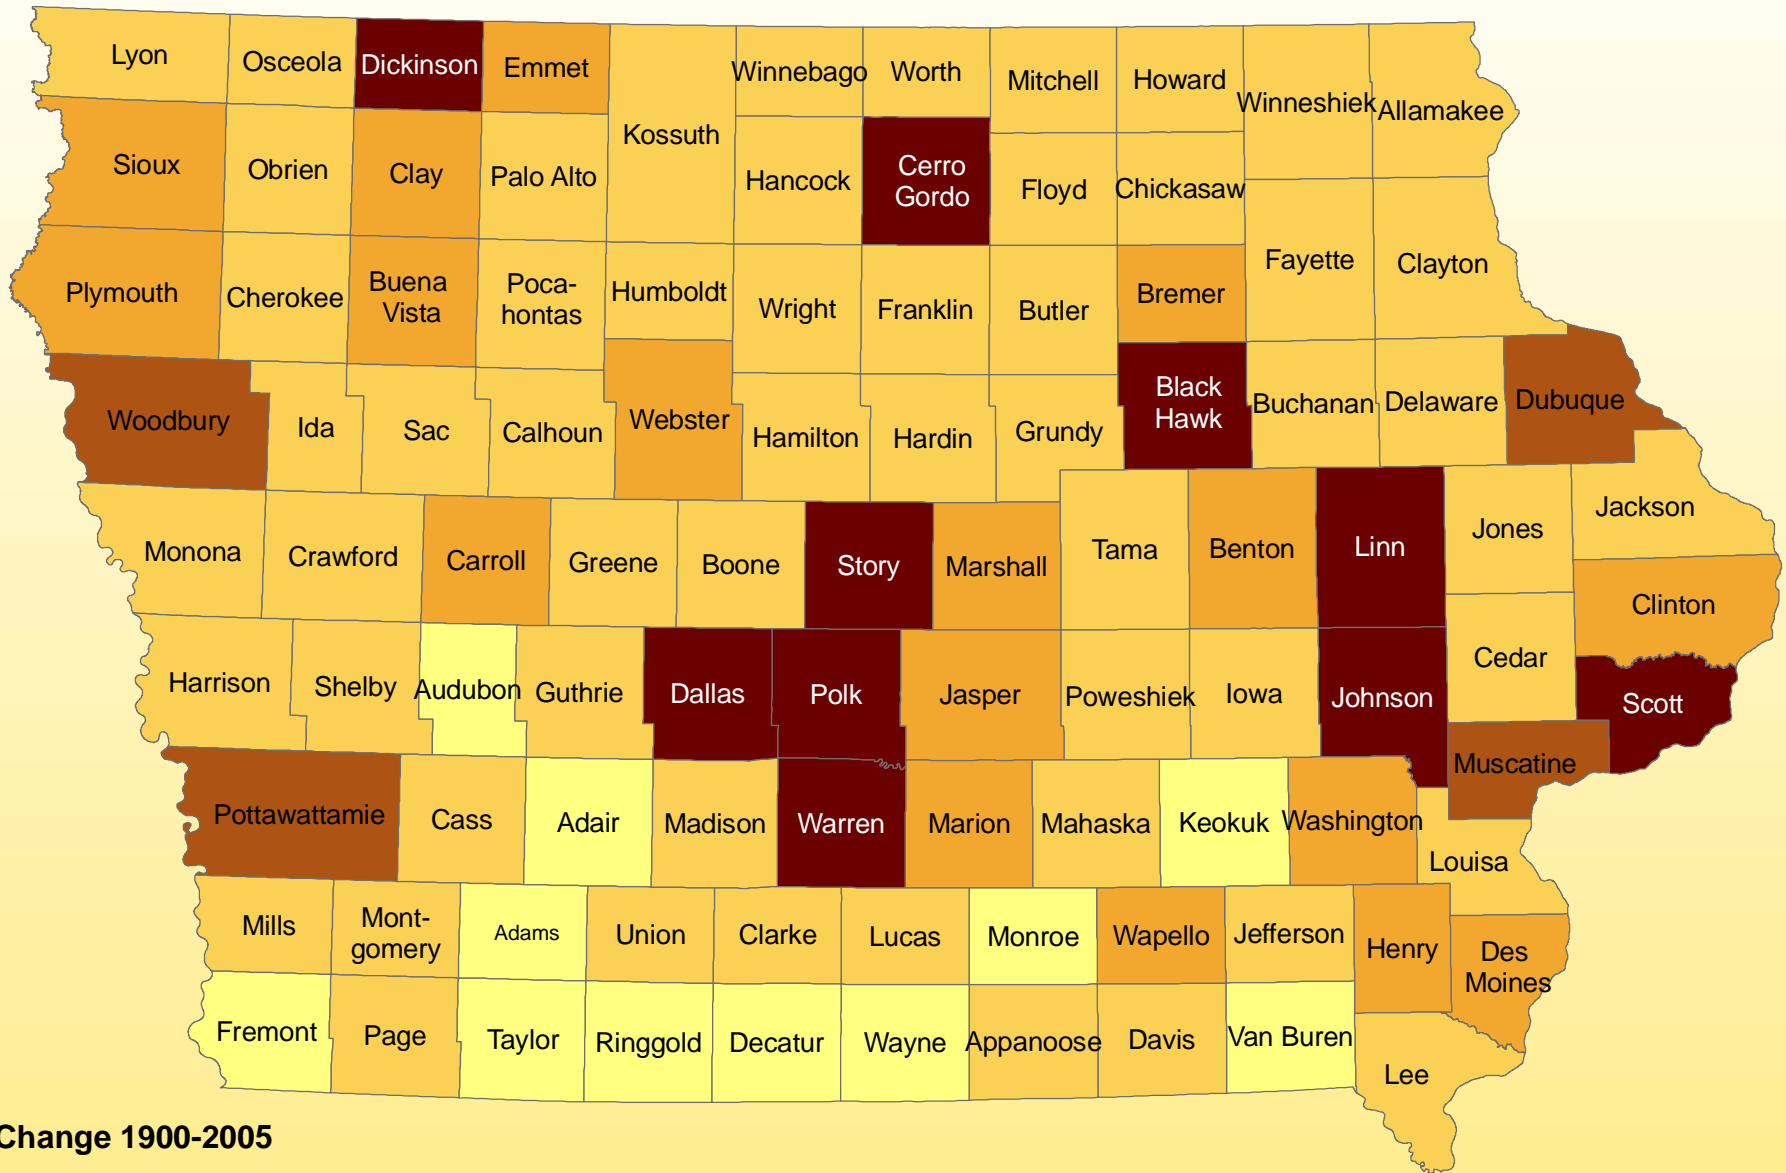

Iowa Counties by Percent Change in Population 1900-2005

Percent Change 1900-2005

Source: U.S. Census Bureau, Population Division, Released 3/2006
 Prepared By: State Library of Iowa, State Data Center Program, 800-248-4483,
<http://www.iowadatacenter.org>