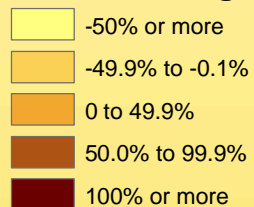

Iowa Counties by Percent Change in Population 1900-2005

Percent Change 1900-2005

Source: U.S. Census Bureau, Population Division, Released 3/2006
 Prepared By: State Library of Iowa, State Data Center Program, 800-248-4483,
<http://www.iowadatacenter.org>