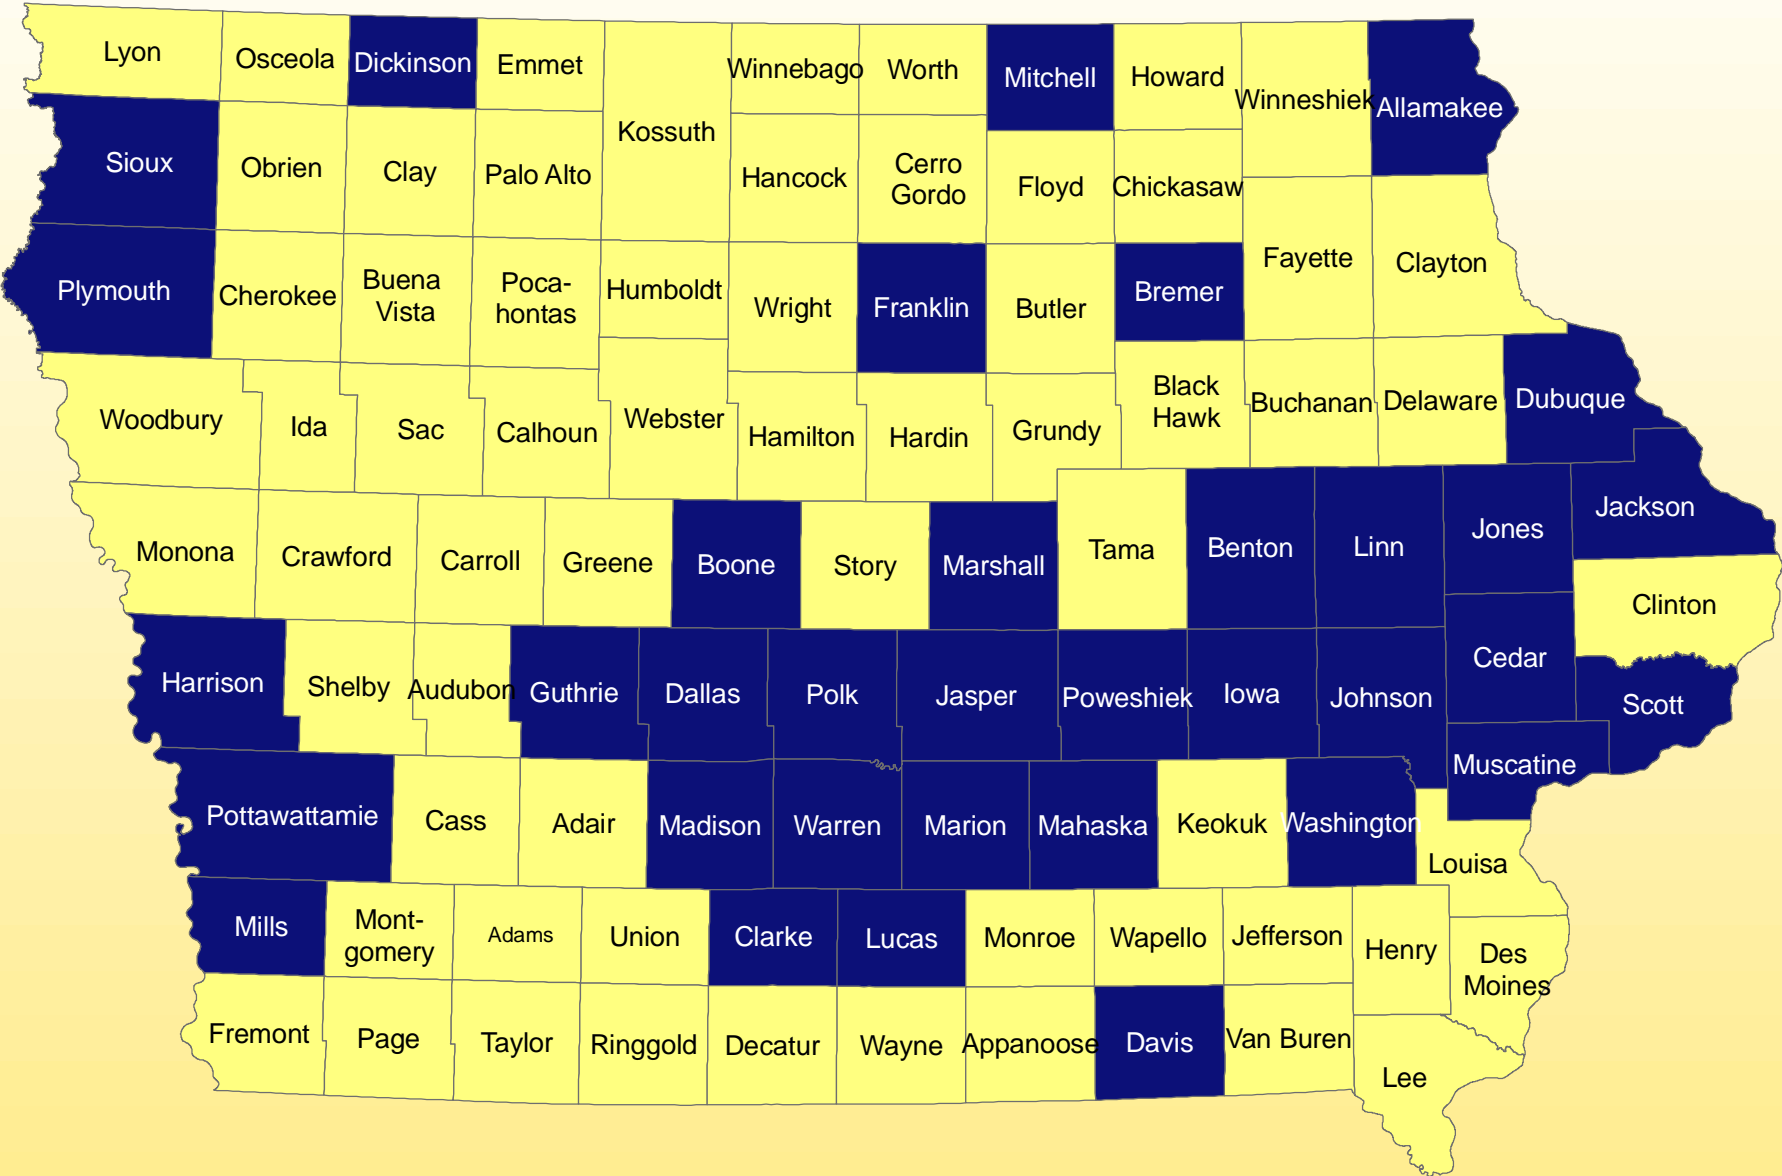

Iowa Counties by Population Gain or Loss: 2000-2005

2000-2005 Change

- Population loss
- No change
- Population gain

Source: U.S. Census Bureau, Population Division, Released 3/2006
 Prepared By: State Library of Iowa, State Data Center Program, 800-248-4483,
<http://www.iowadatacenter.org>